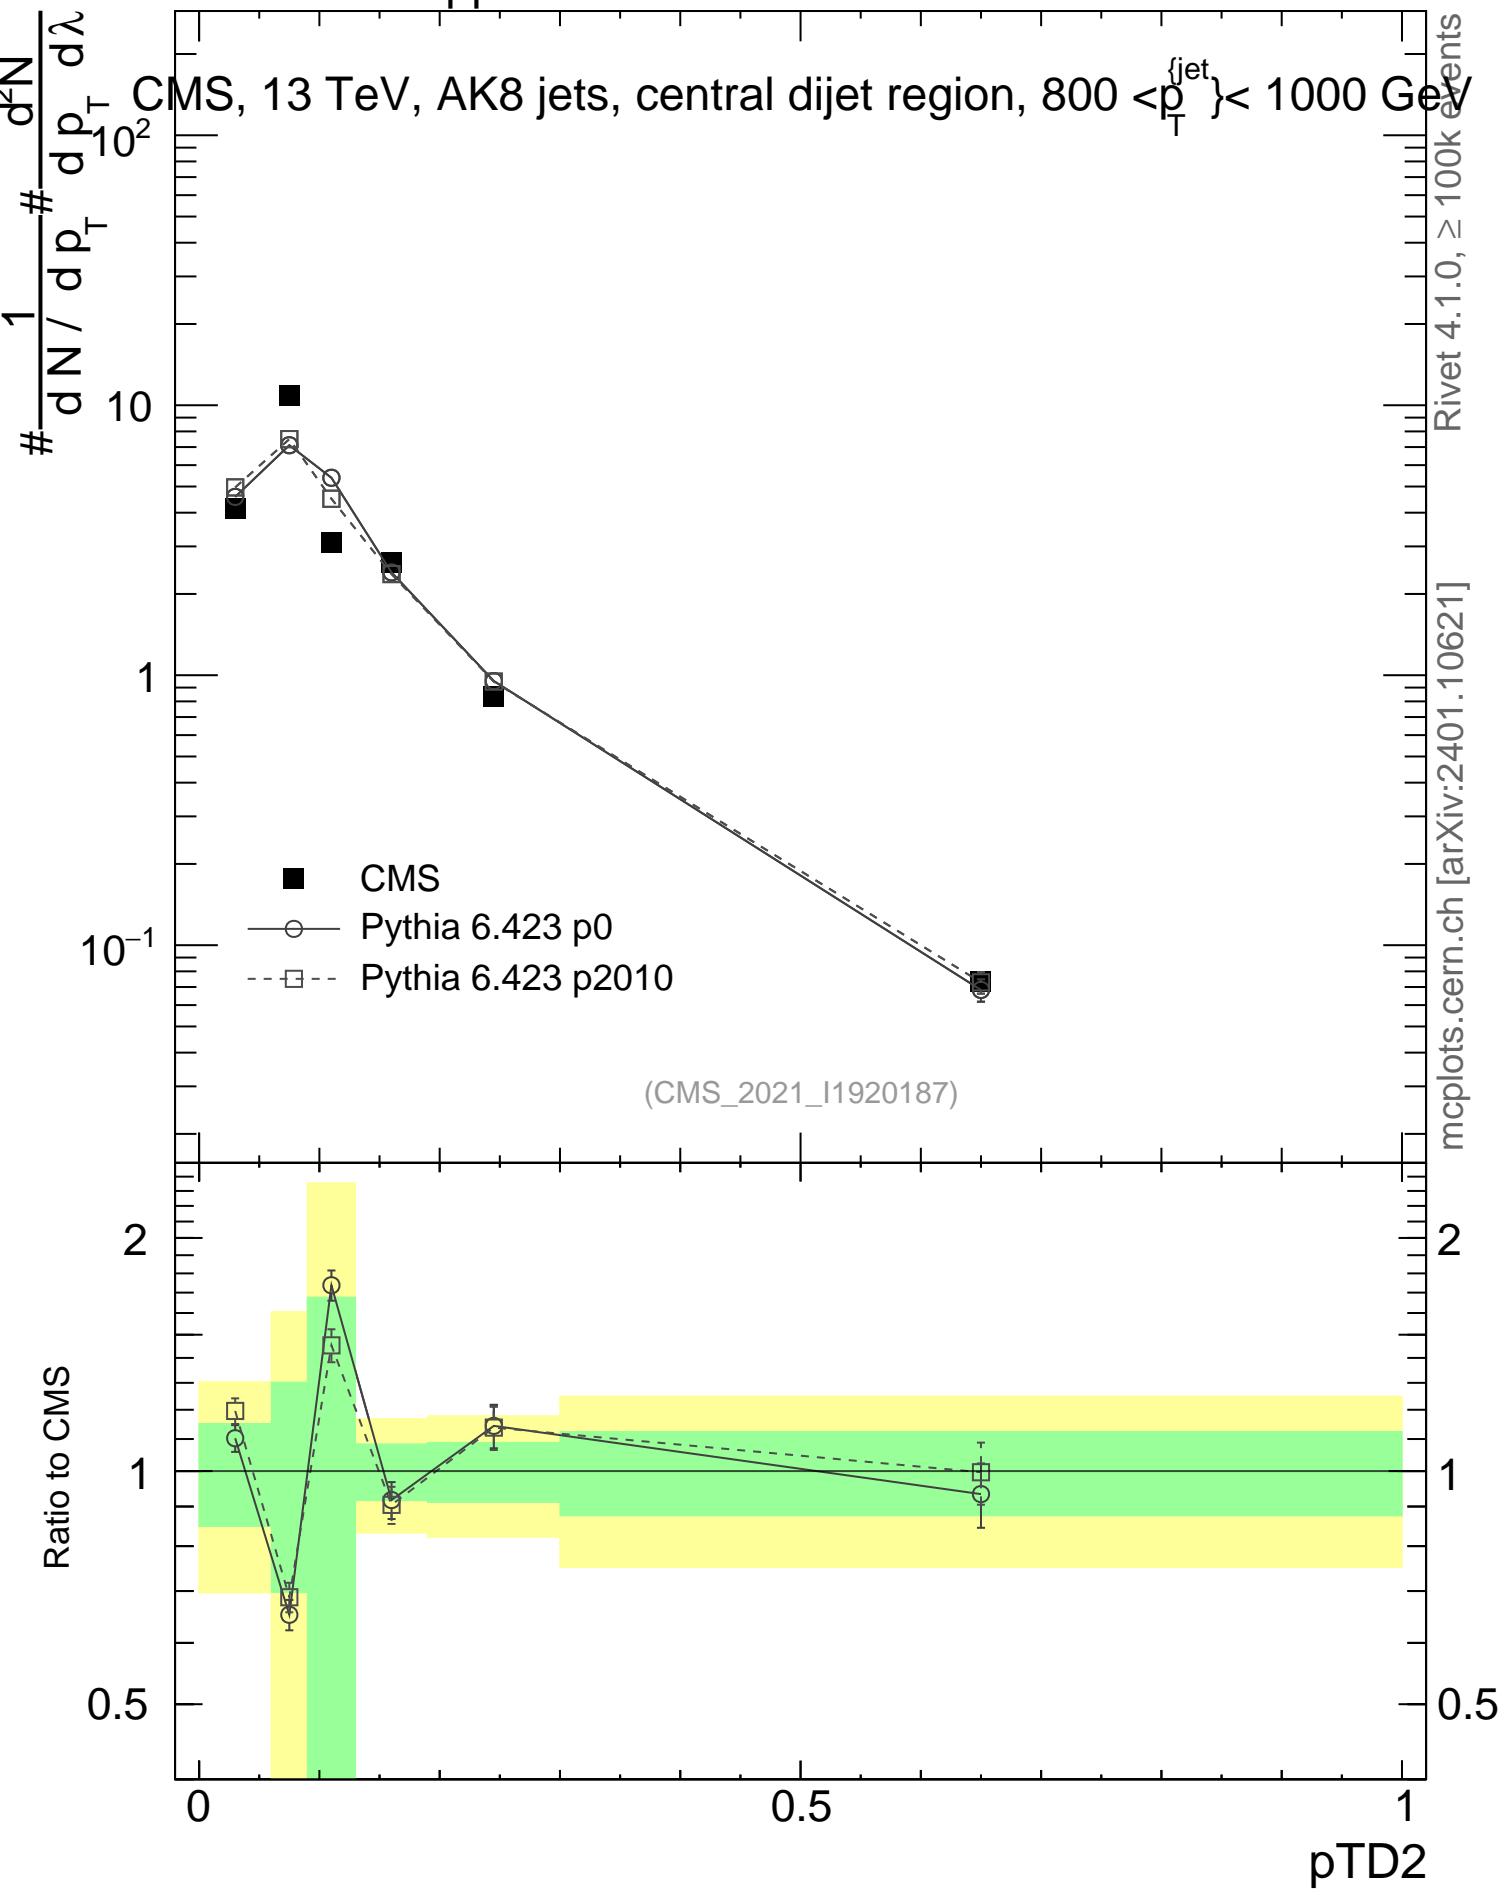

13000 GeV pp

Jets

CMS, 13 TeV, AK8 jets, central dijet region, $800 < p_T^{jet} < 1000$ GeV

mcplots.cern.ch [arXiv:2401.10621]

Rivet 4.1.0, $\geq 100k$ events