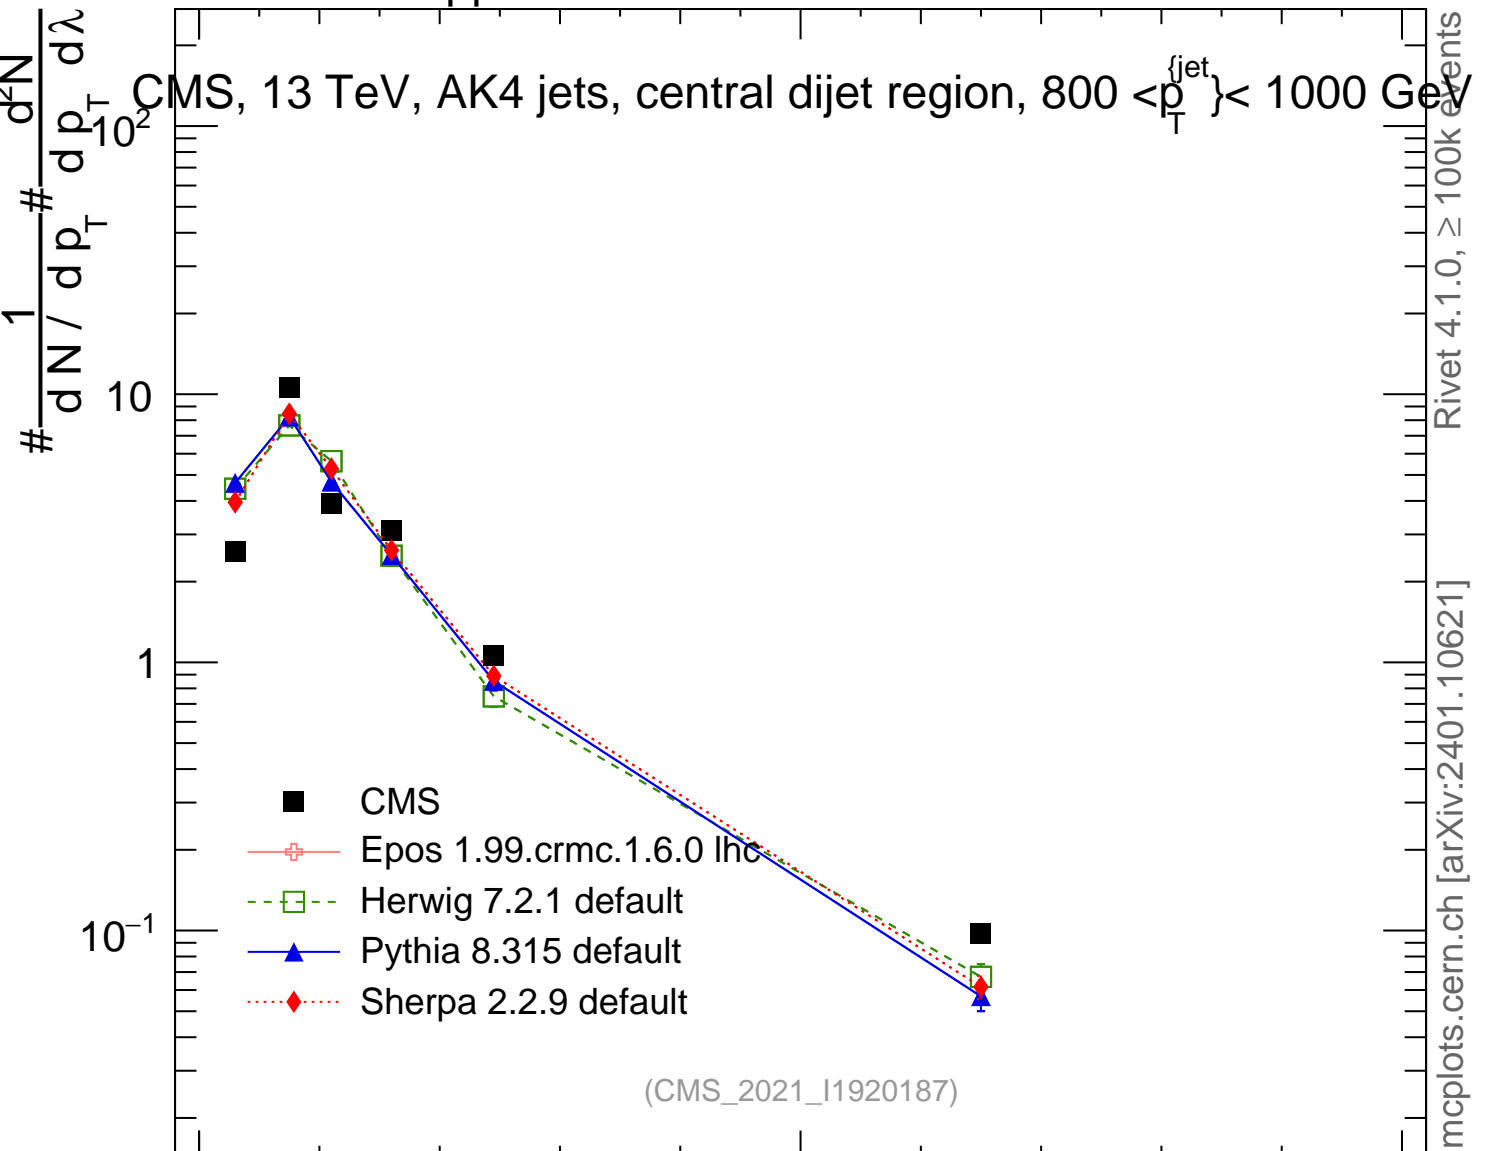

13000 GeV pp

Jets

CMS, 13 TeV, AK4 jets, central dijet region, $800 < p_T^{jet} < 1000$ GeV

Rivet 4.1.0, ≥ 100k events
mcplots.cern.ch [arXiv:2401.10621]