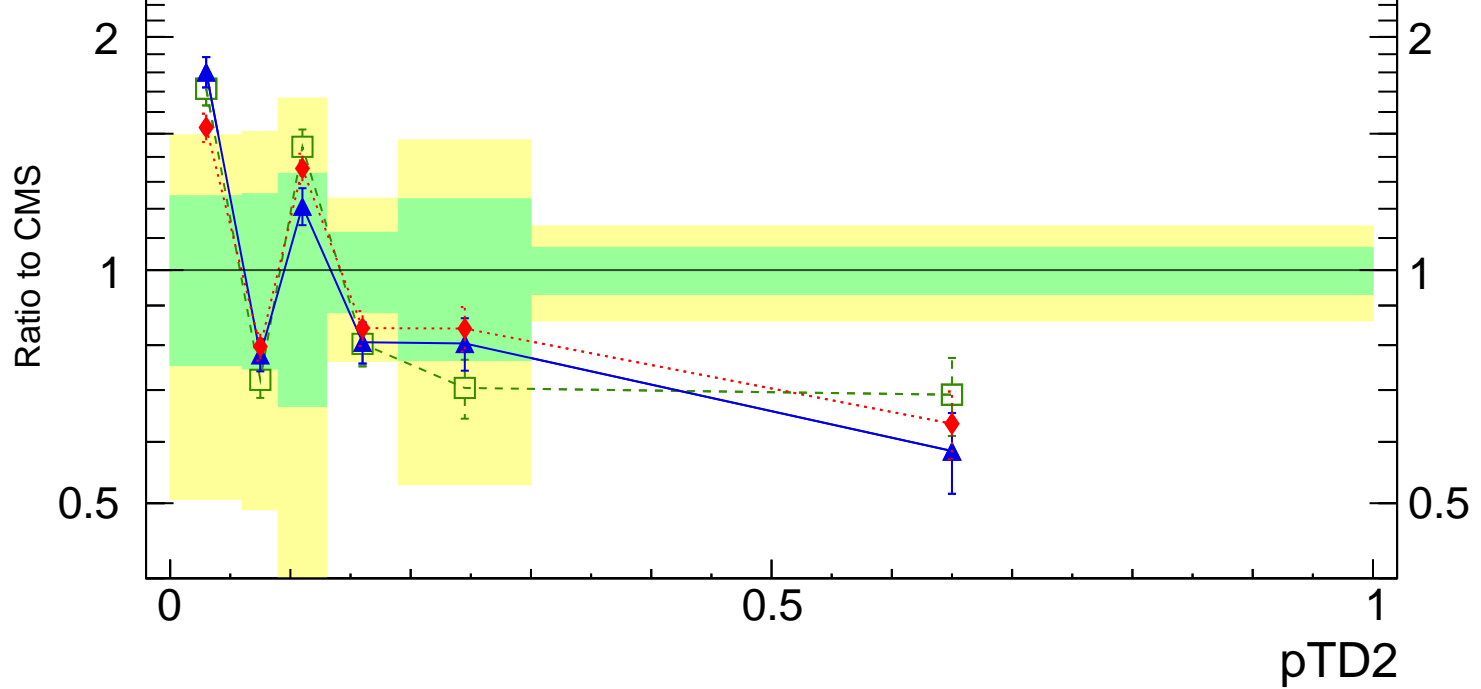

13000 GeV pp

Jets

CMS, 13 TeV, AK4 jets, central dijet region, $800 < p_T^{jet} < 1000$ GeV

Rivet 4.1.0, ≥ 100k events
mcplots.cern.ch [arXiv:2401.10621]