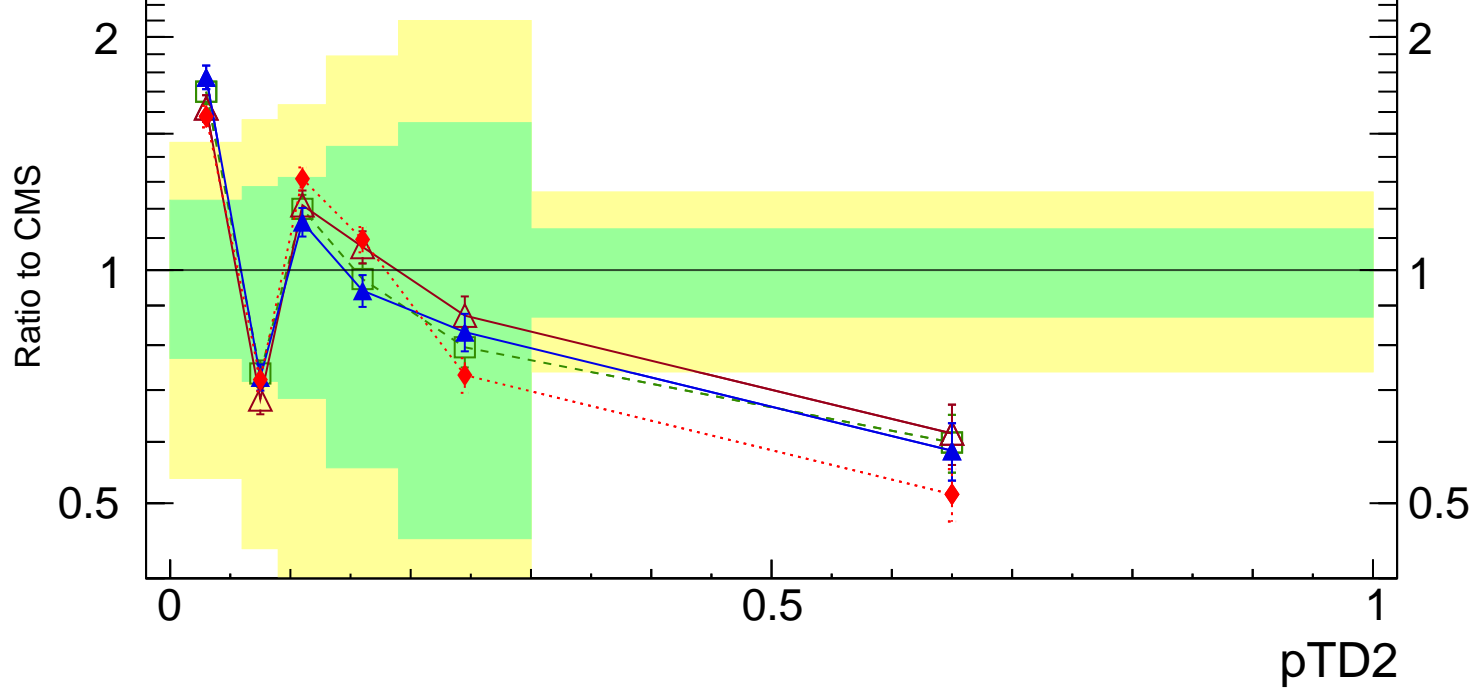

13000 GeV pp

Jets

CMS, 13 TeV, AK4 jets, central dijet region, $1000 < p_{T}^{\{jet\}} < 4000$ GeV

Rivet 4.1.0, ≥ 100k events
mcplots.cern.ch [arXiv:2401.10621]