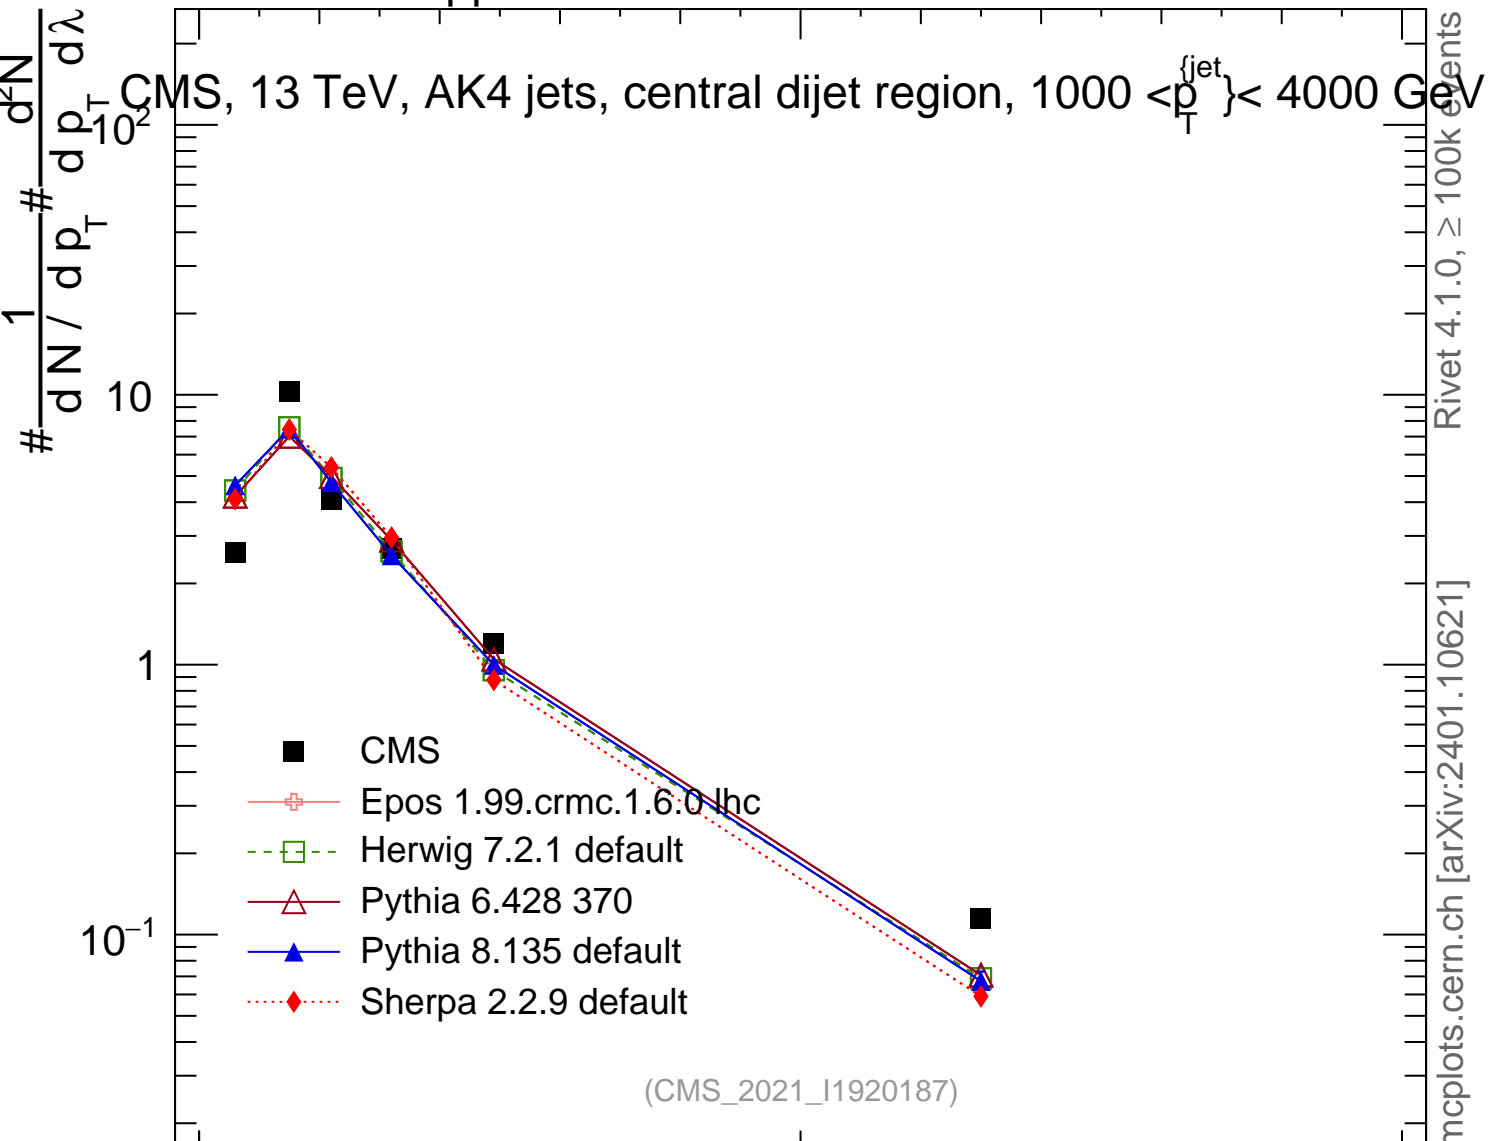

13000 GeV pp

Jets

CMS, 13 TeV, AK4 jets, central dijet region, $1000 < p_{T}^{\{jet\}} < 4000$ GeV

Rivet 4.1.0, ≥ 100k events
mcplots.cern.ch [arXiv:2401.10621]