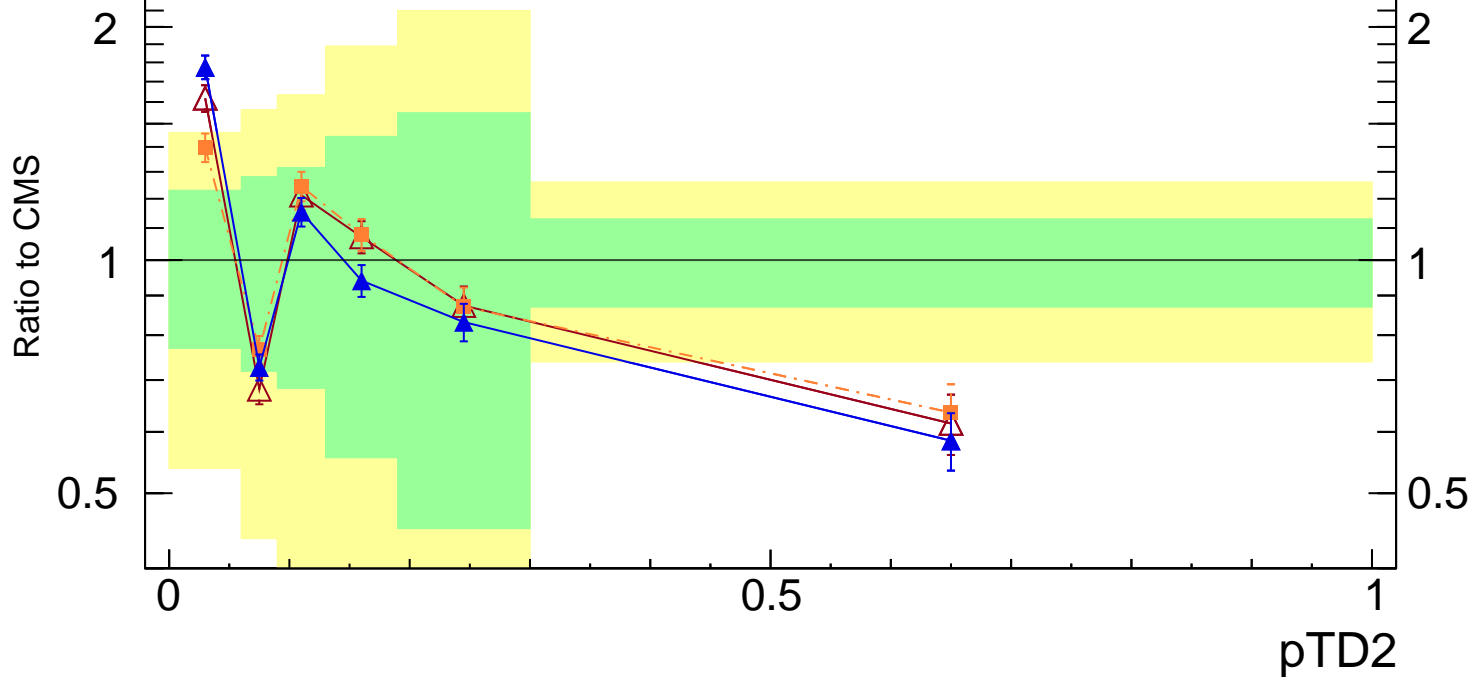

13000 GeV pp

Jets

CMS, 13 TeV, AK4 jets, central dijet region,  $1000 < p_{T}^{\{jet\}} < 4000$  GeV

Rivet 4.1.0, ≥ 100k events  
mcplots.cern.ch [arXiv:2401.10621]