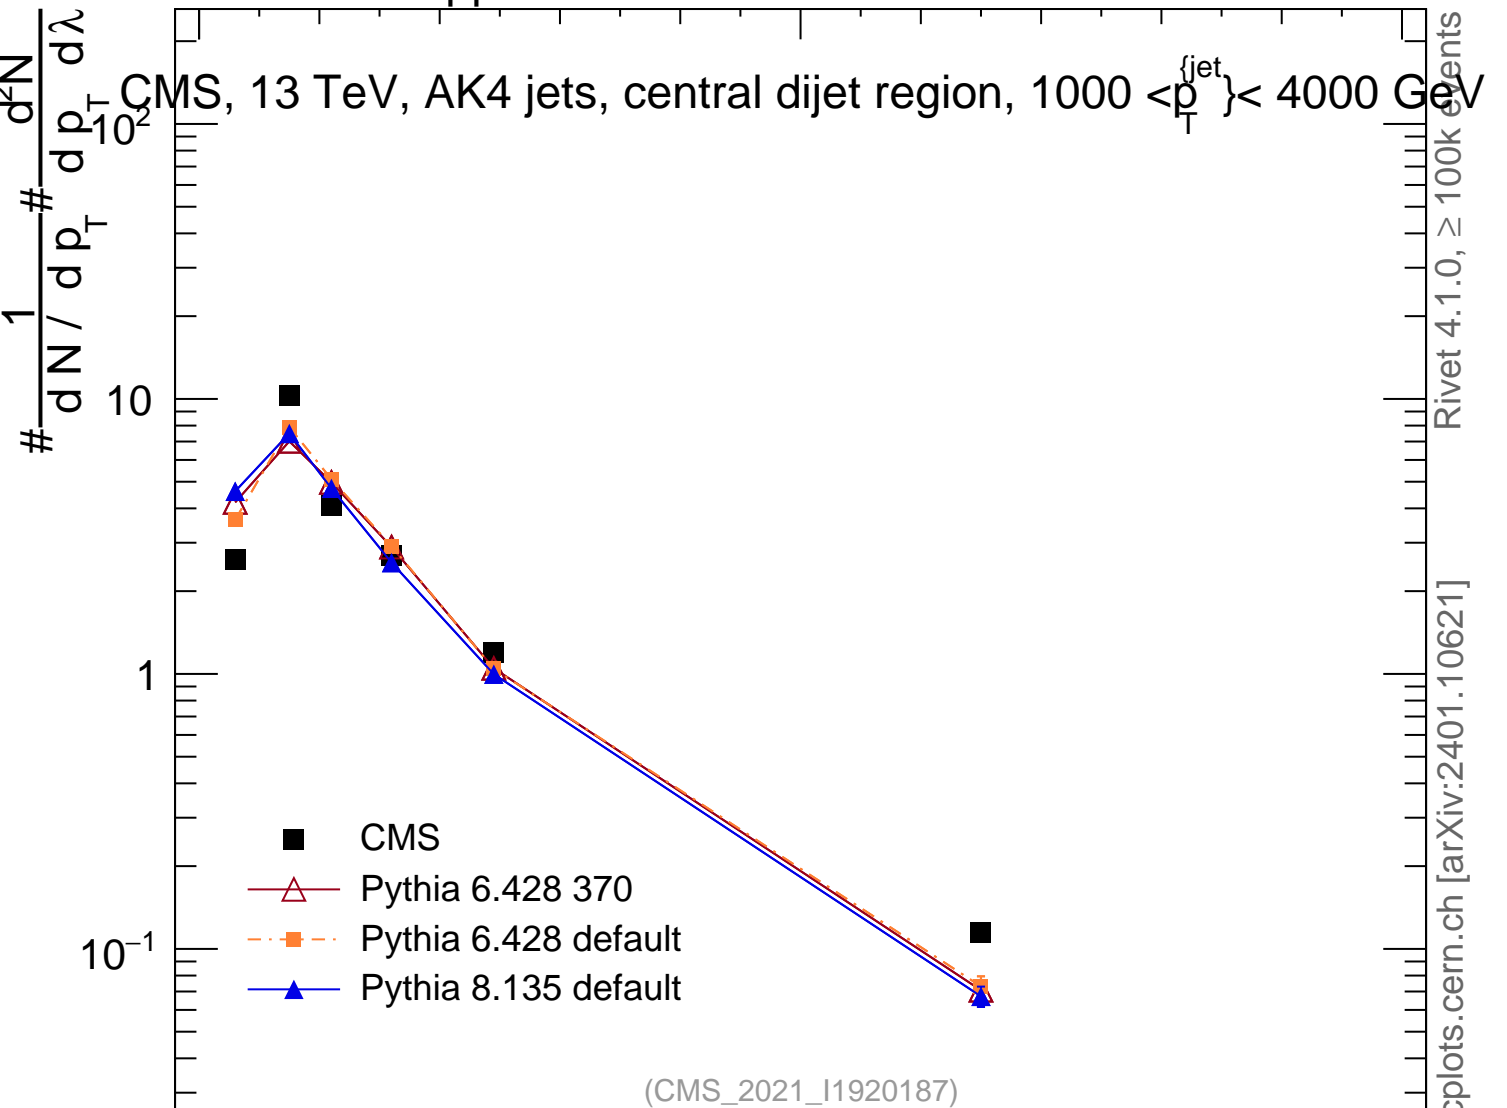

13000 GeV pp

Jets

CMS, 13 TeV, AK4 jets, central dijet region,  $1000 < p_{T}^{\{jet\}} < 4000$  GeV

Rivet 4.1.0, ≥ 100k events  
mcplots.cern.ch [arXiv:2401.10621]