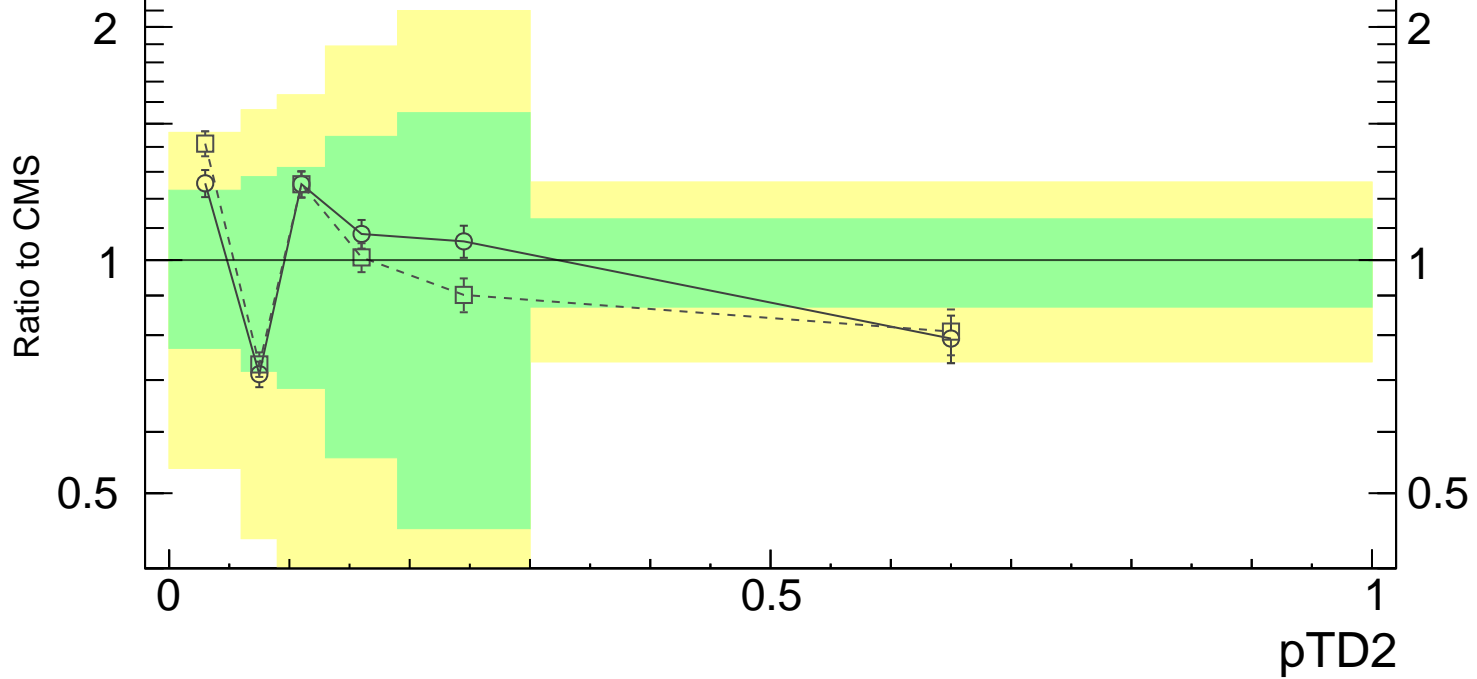

13000 GeV pp

Jets

CMS, 13 TeV, AK4 jets, central dijet region, $1000 < p_{T}^{\{jet\}} < 4000$ GeV

mcplots.cern.ch [arXiv:2401.10621]

Rivet 4.1.0, ≥ 100k events