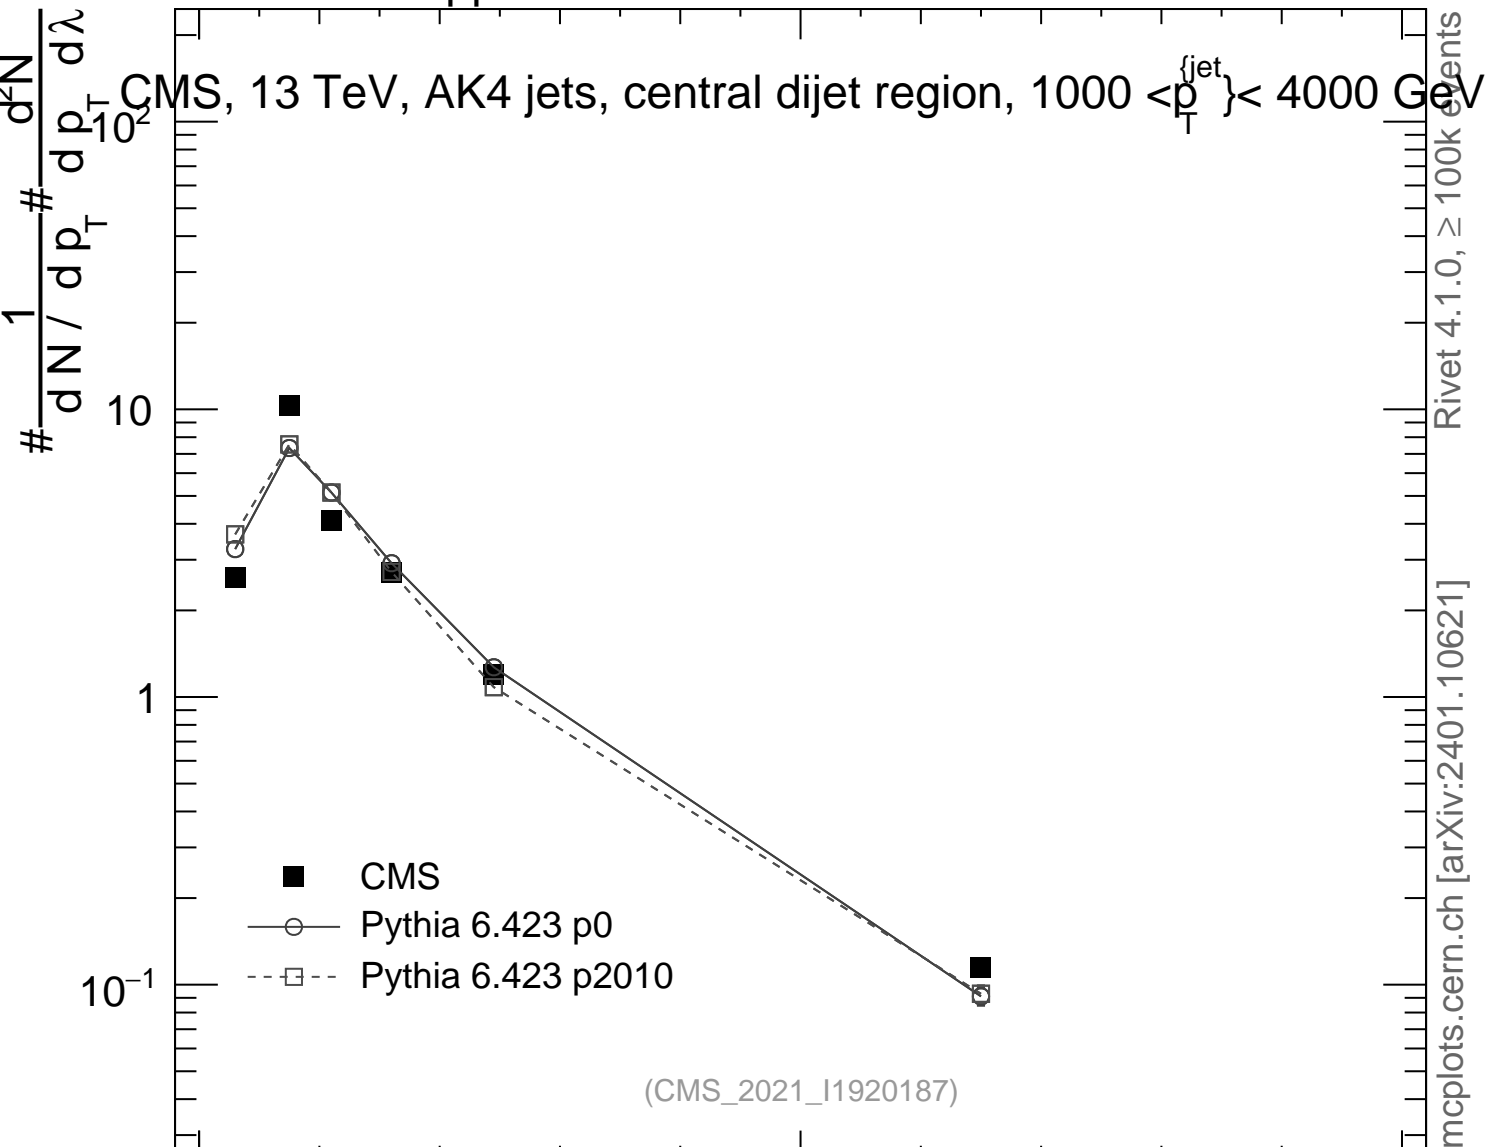

13000 GeV pp

Jets

CMS, 13 TeV, AK4 jets, central dijet region, $1000 < p_{T}^{\{jet\}} < 4000$ GeV

mcplots.cern.ch [arXiv:2401.10621]

Rivet 4.1.0, ≥ 100k events