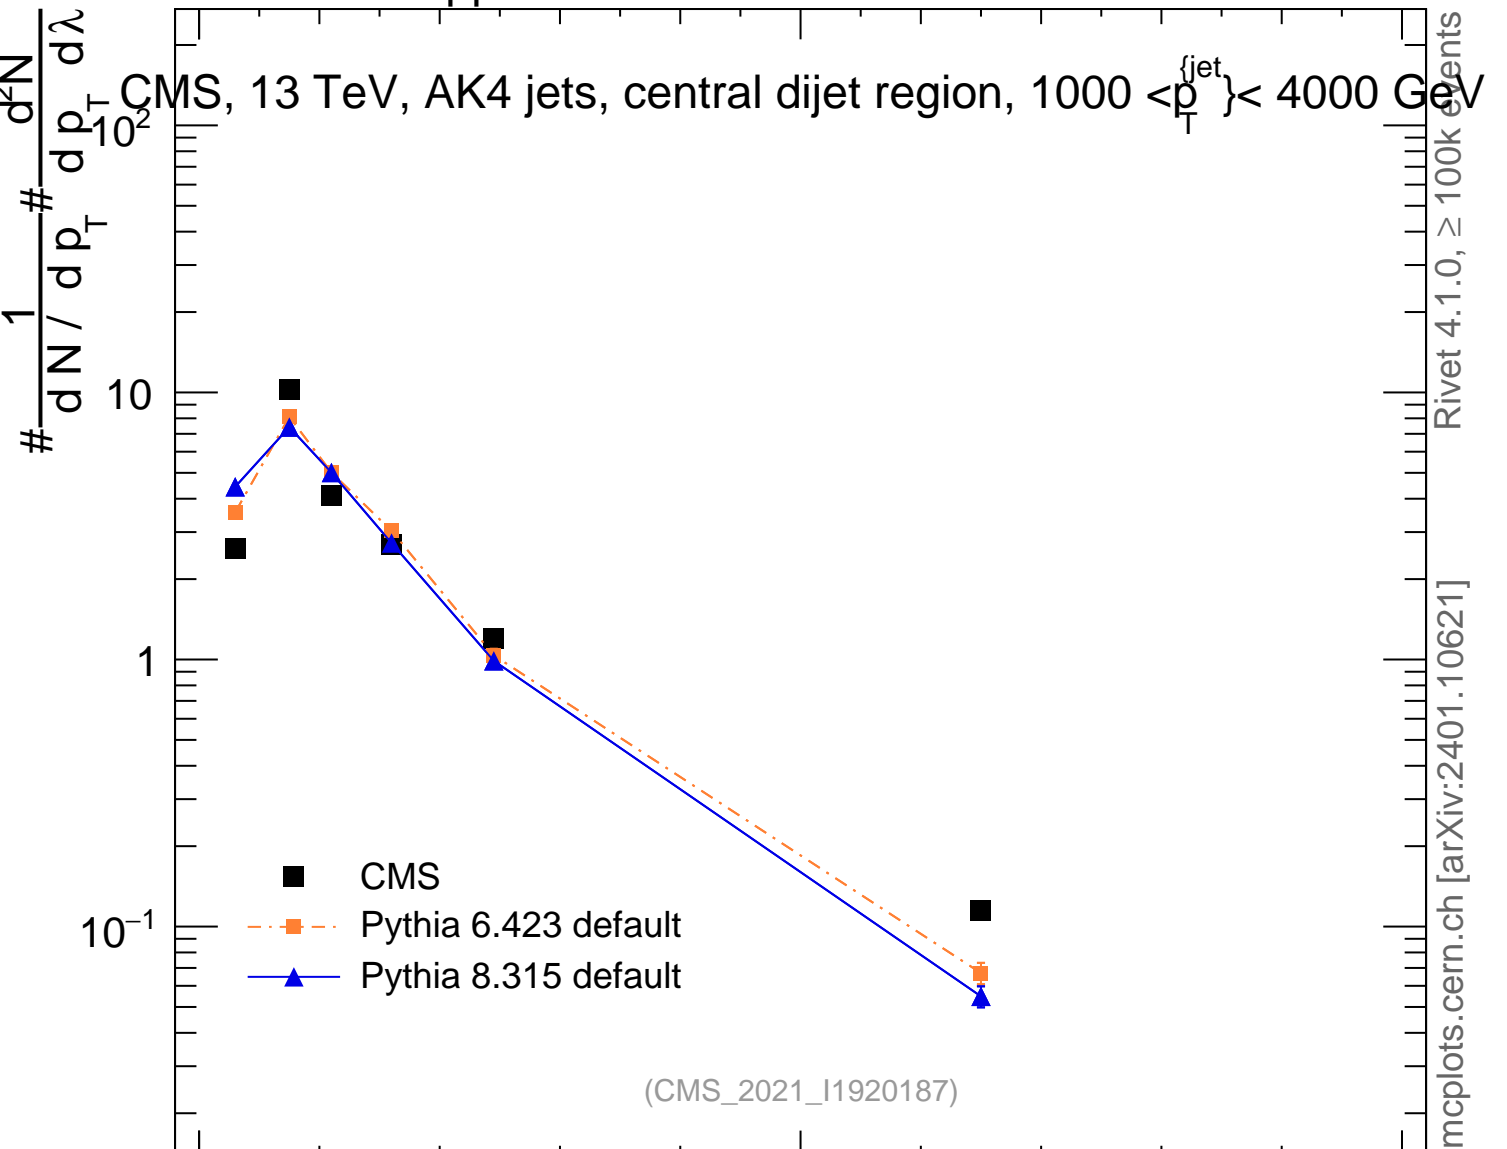

13000 GeV pp

Jets

CMS, 13 TeV, AK4 jets, central dijet region, $1000 < p_{T}^{\{jet\}} < 4000$ GeV

Rivet 4.1.0, ≥ 100k events
mcplots.cern.ch [arXiv:2401.10621]