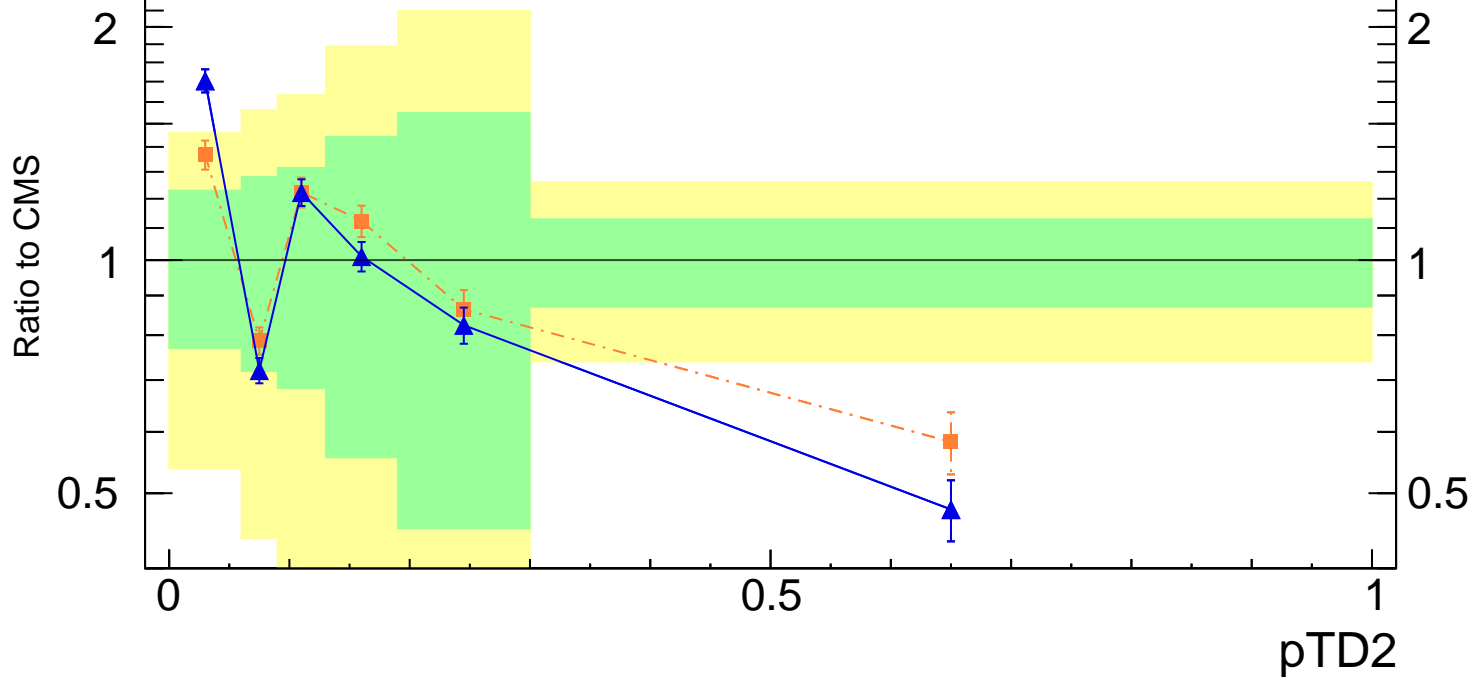

13000 GeV pp

Jets

CMS, 13 TeV, AK4 jets, central dijet region, $1000 < p_{T}^{\{jet\}} < 4000$ GeV

Rivet 4.1.0, ≥ 100k events
mcplots.cern.ch [arXiv:2401.10621]