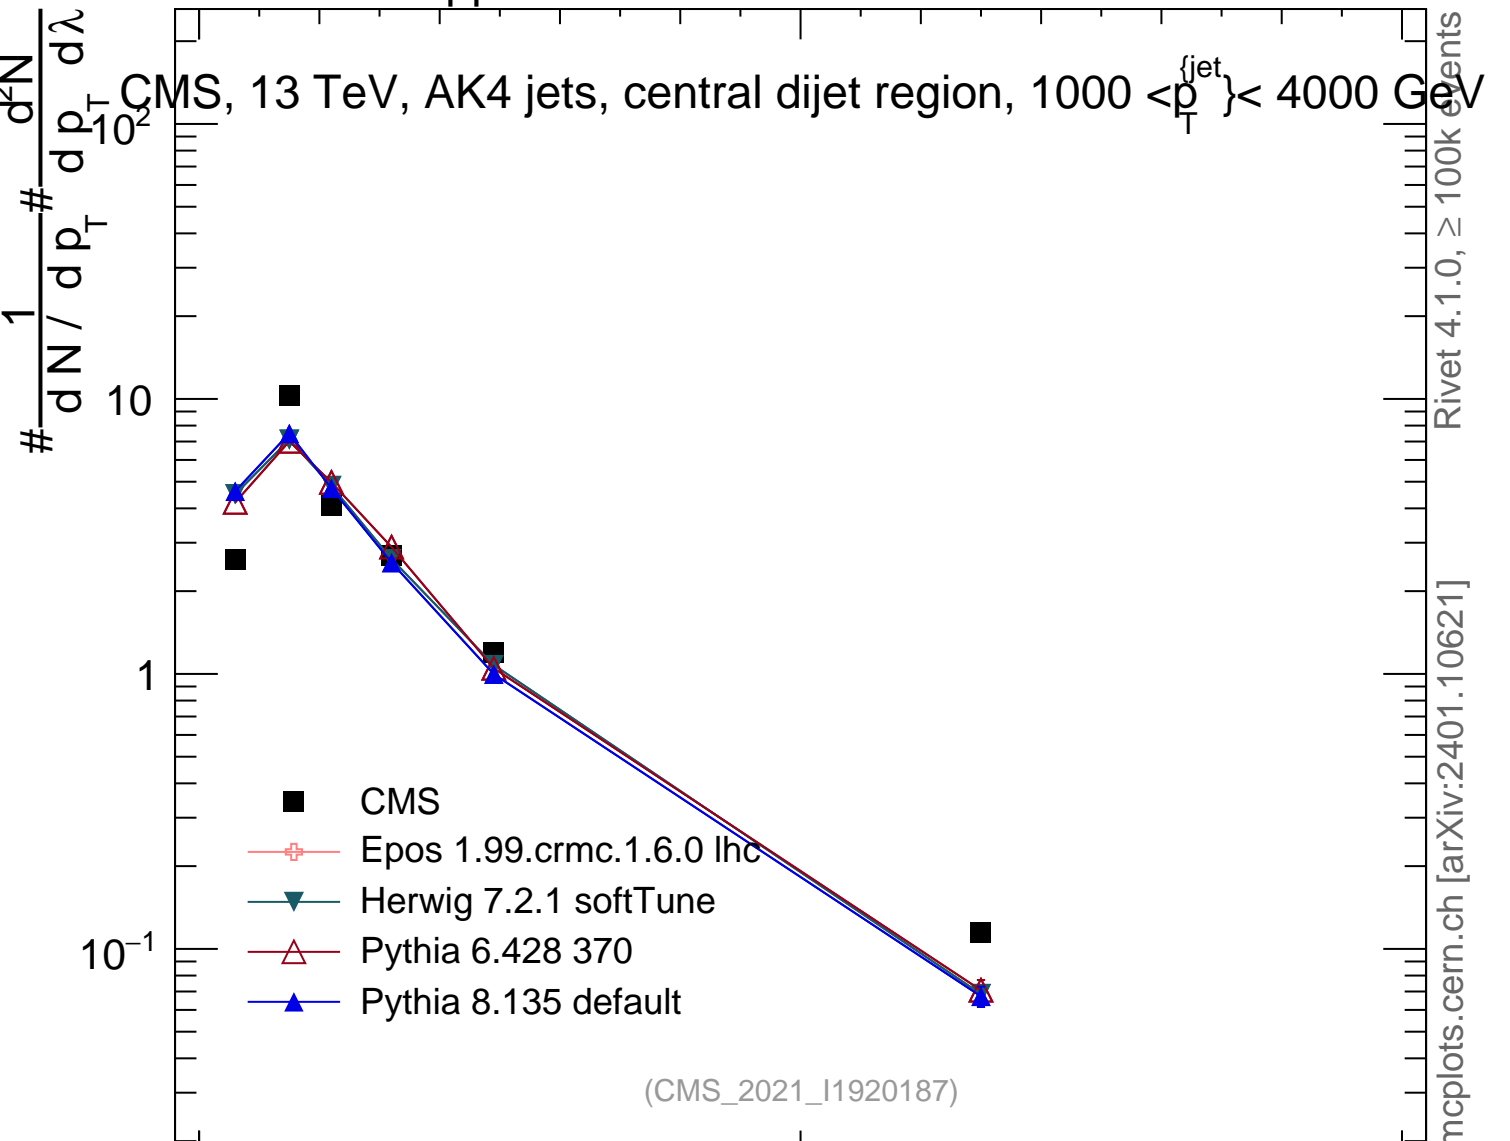

13000 GeV pp

Jets

CMS, 13 TeV, AK4 jets, central dijet region,  $1000 < p_{T}^{\{jet\}} < 4000$  GeV

Rivet 4.1.0, ≥ 100k events  
mcplots.cern.ch [arXiv:2401.10621]