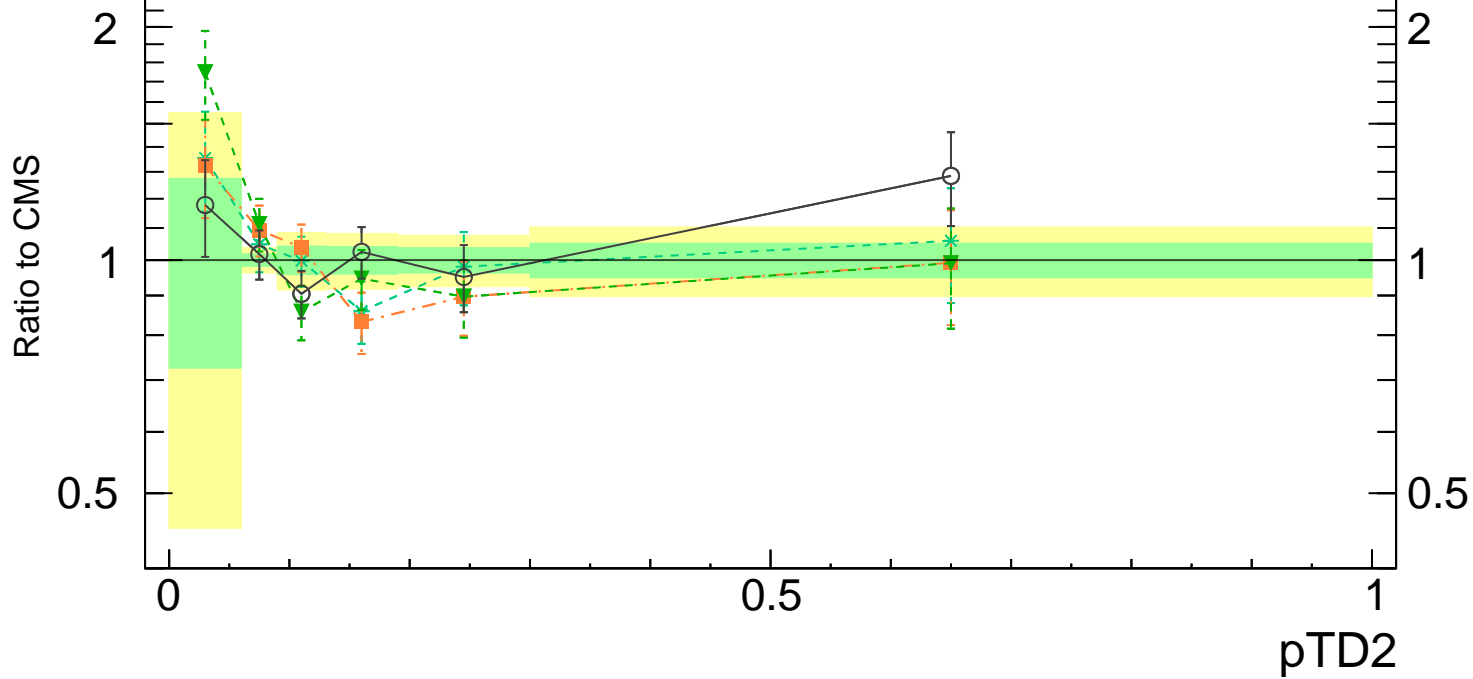

13000 GeV pp

Jets

(CMS\_2021\_I1920187)

mcplots.cern.ch [arXiv:2401.10621]

Rivet 4.1.0, ≥ 100k events