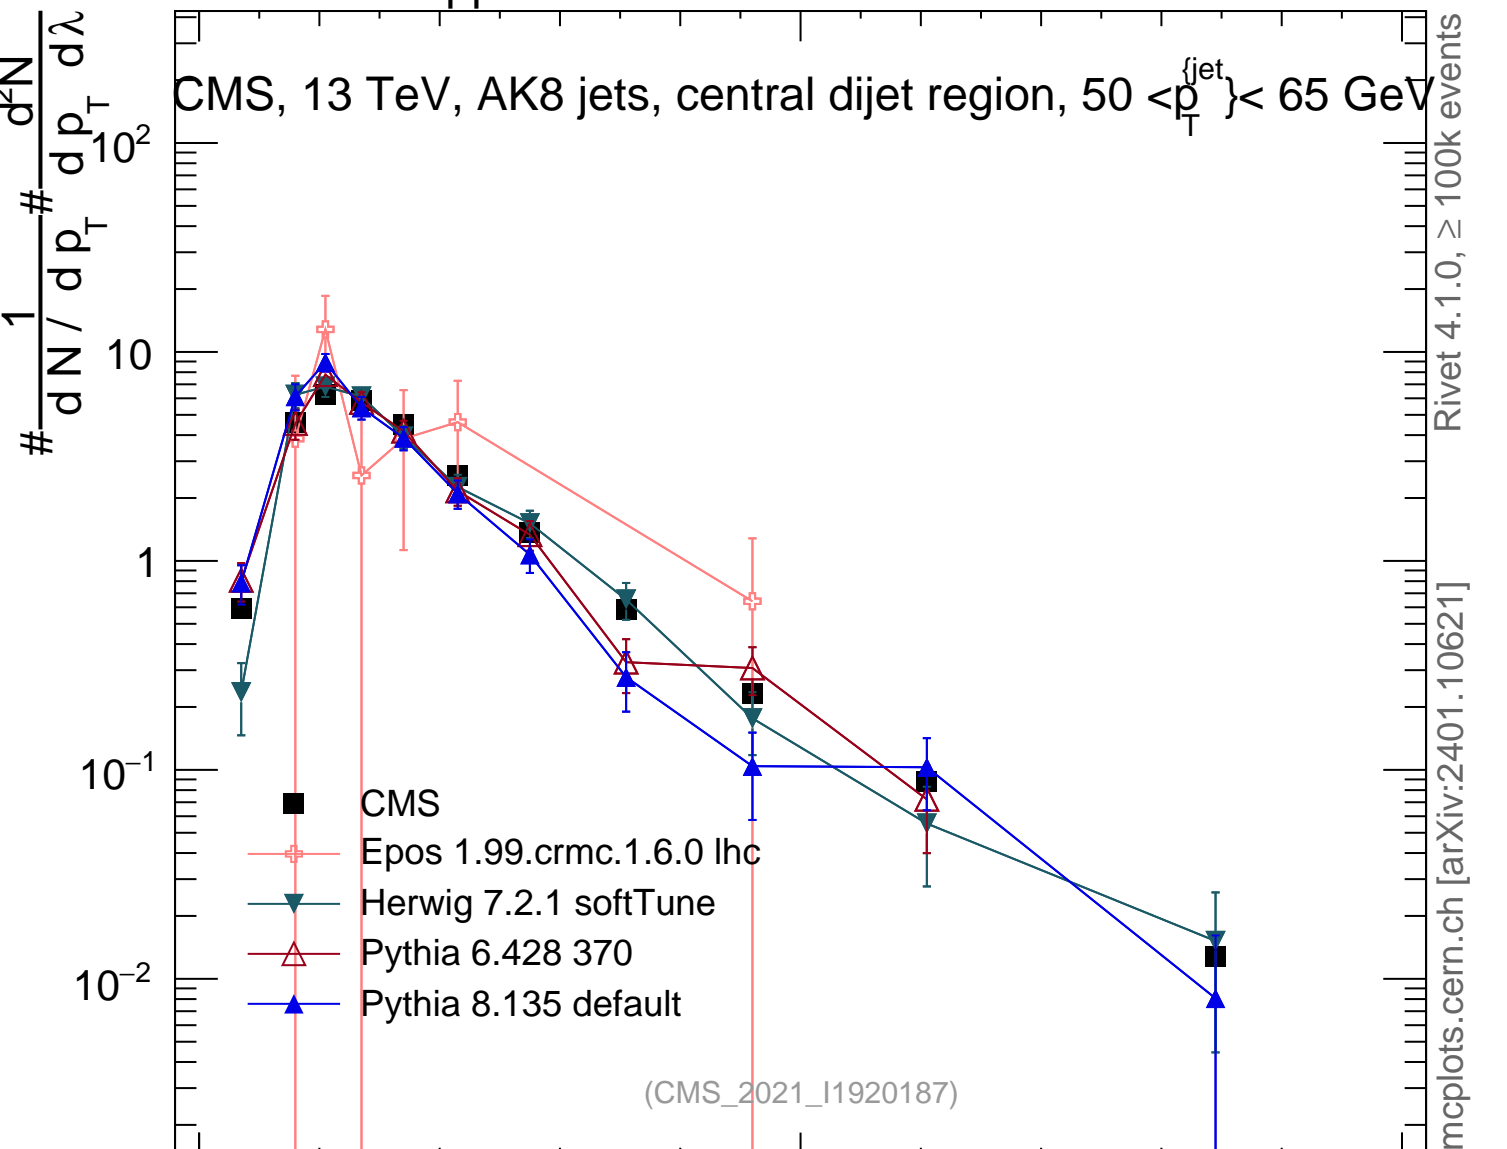

13000 GeV pp

Jets

CMS, 13 TeV, AK8 jets, central dijet region, $50 < p_T^{\text{jets}} < 65$ GeV

mcplots.cern.ch [arXiv:2401.10621]

Rivet 4.1.0, ≥ 100k events