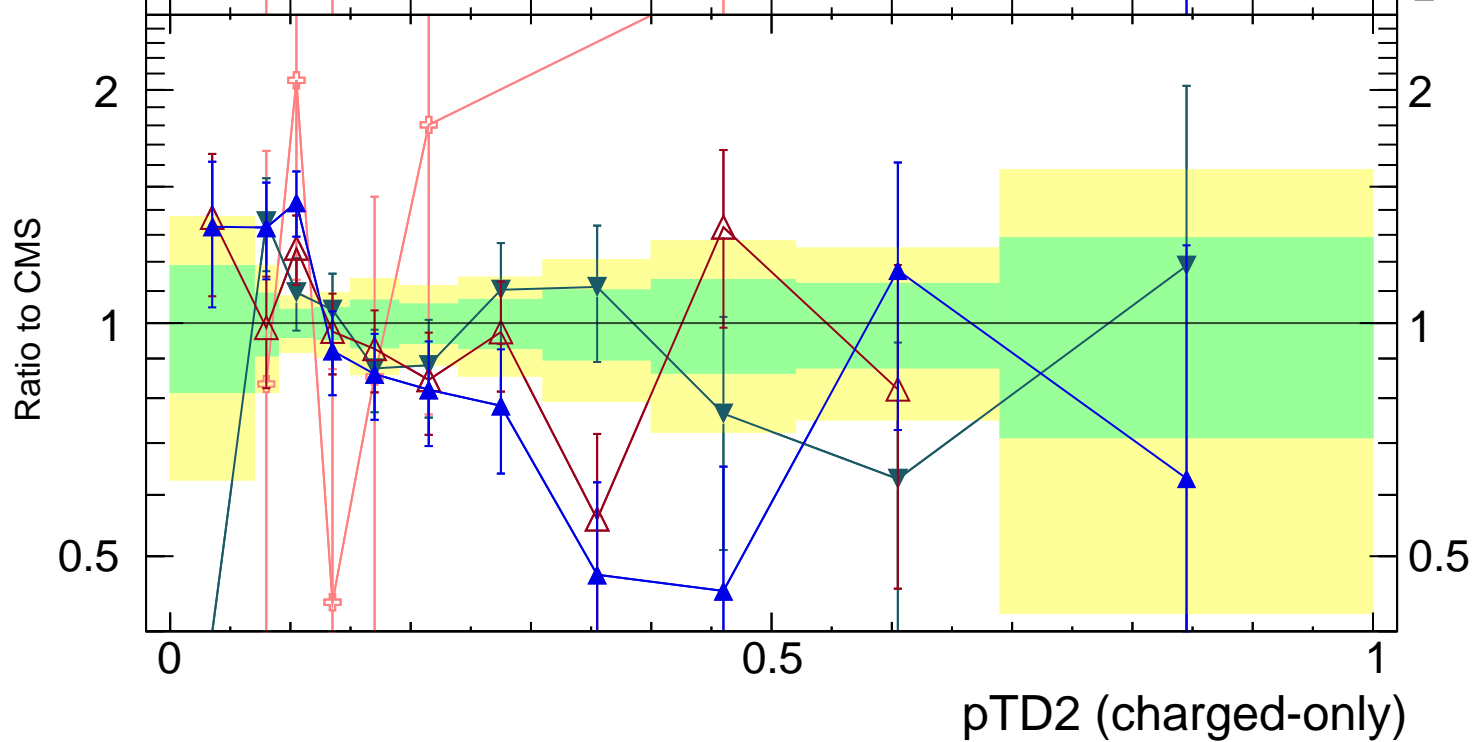

13000 GeV pp

Jets

CMS, 13 TeV, AK8 jets, central dijet region, $50 < p_T^{\text{jets}} < 65$ GeV

mcplots.cern.ch [arXiv:2401.10621]

Rivet 4.1.0, ≥ 100k events