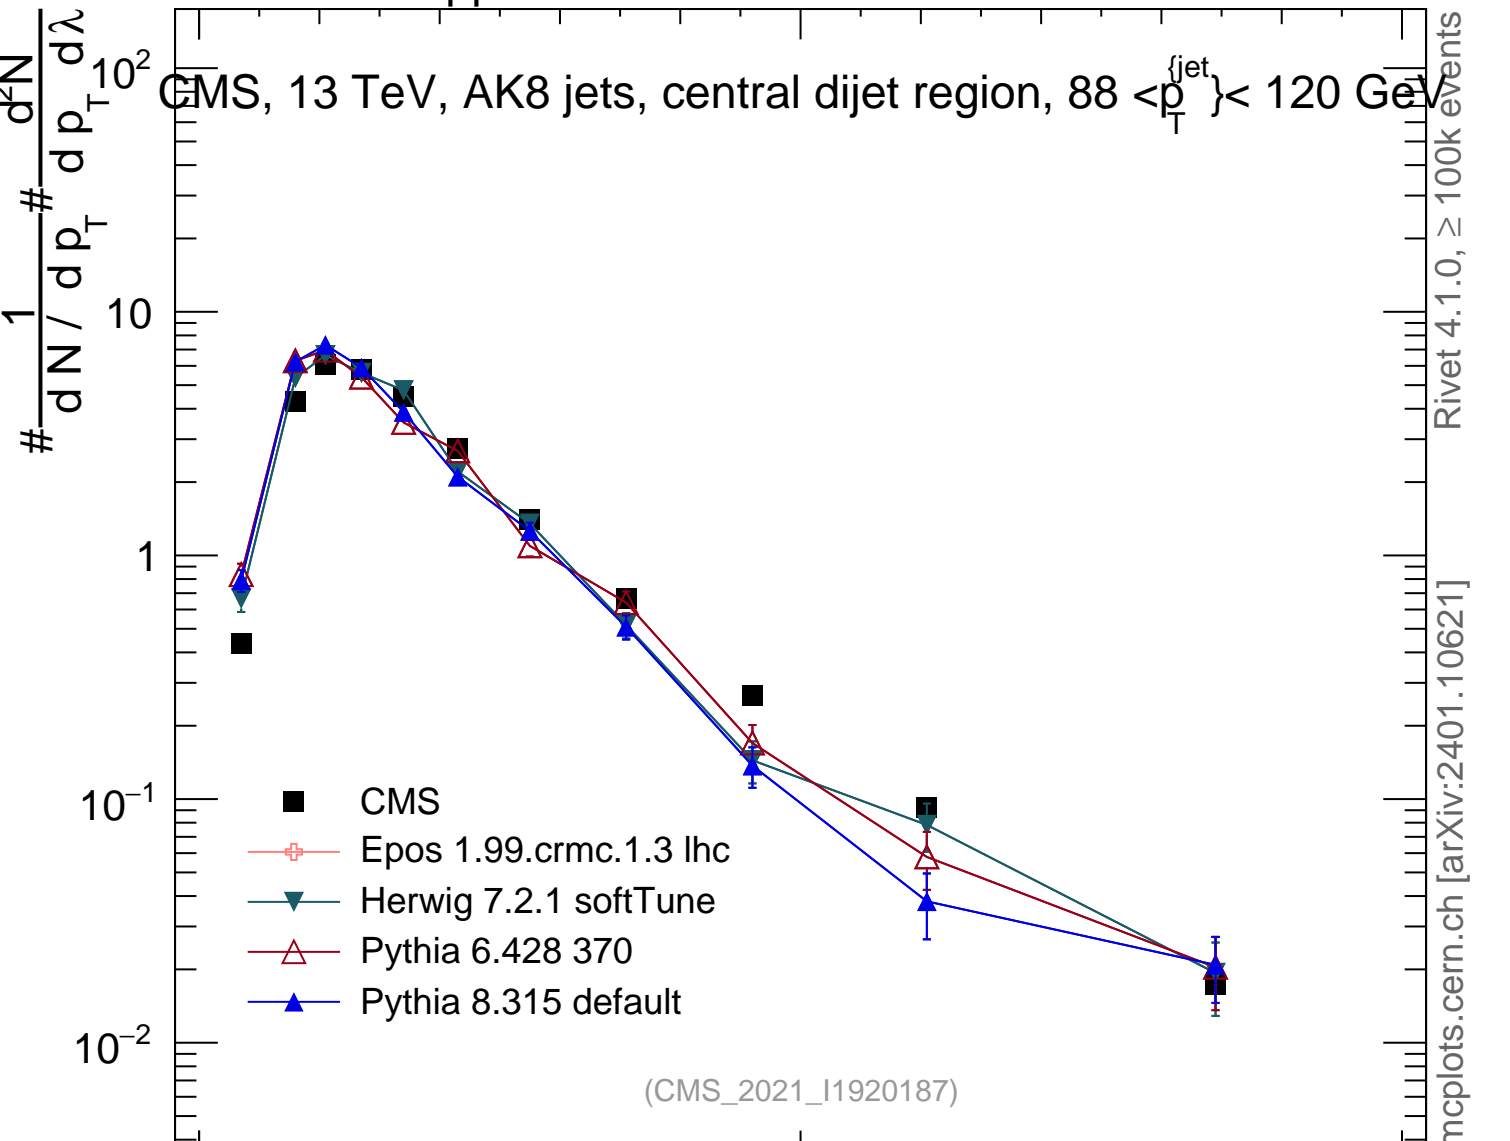

13000 GeV pp

Jets

CMS, 13 TeV, AK8 jets, central dijet region, $88 < p_T^{jet} < 120$ GeV

Rivet 4.1.0, ≥ 100k events
 mcplots.cern.ch [arXiv:2401.10621]