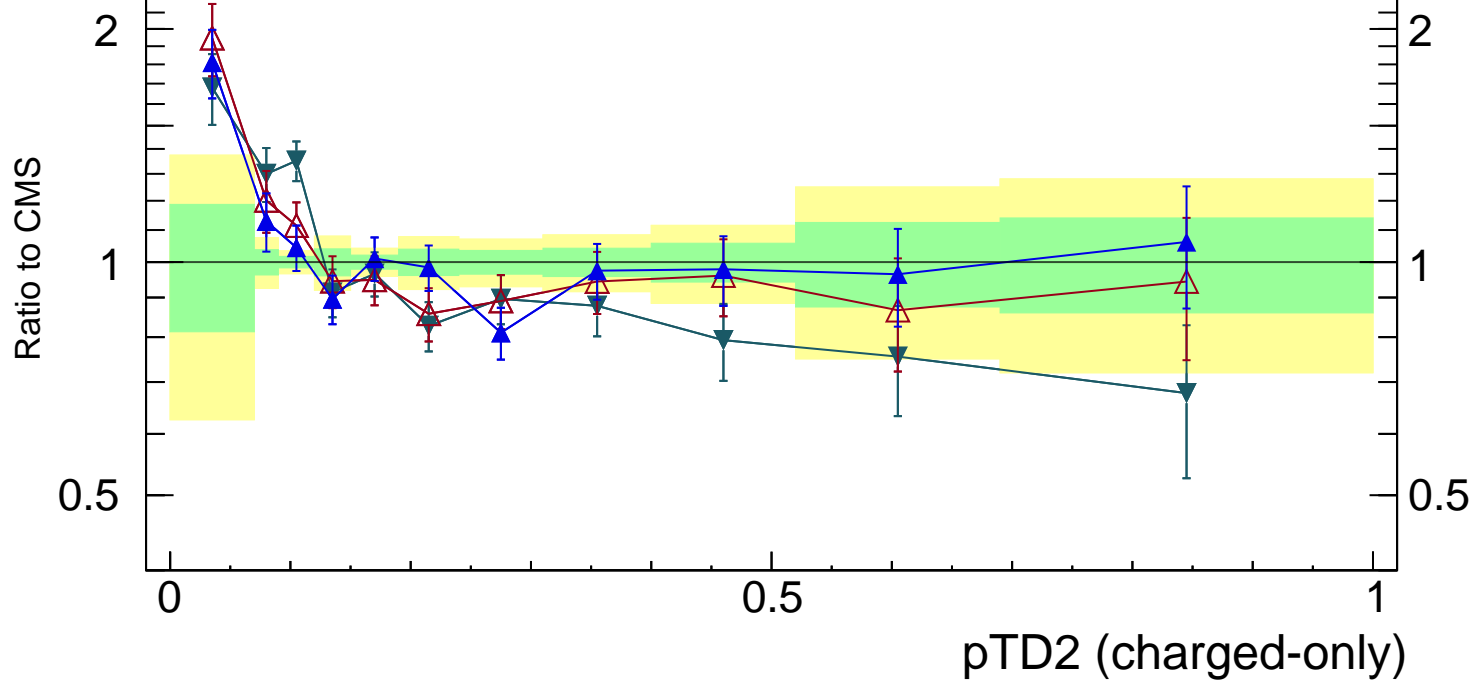

13000 GeV pp

Jets

(CMS\_2021\_I1920187)

mcplots.cern.ch [arXiv:2401.10621]

2

1

0.5

1