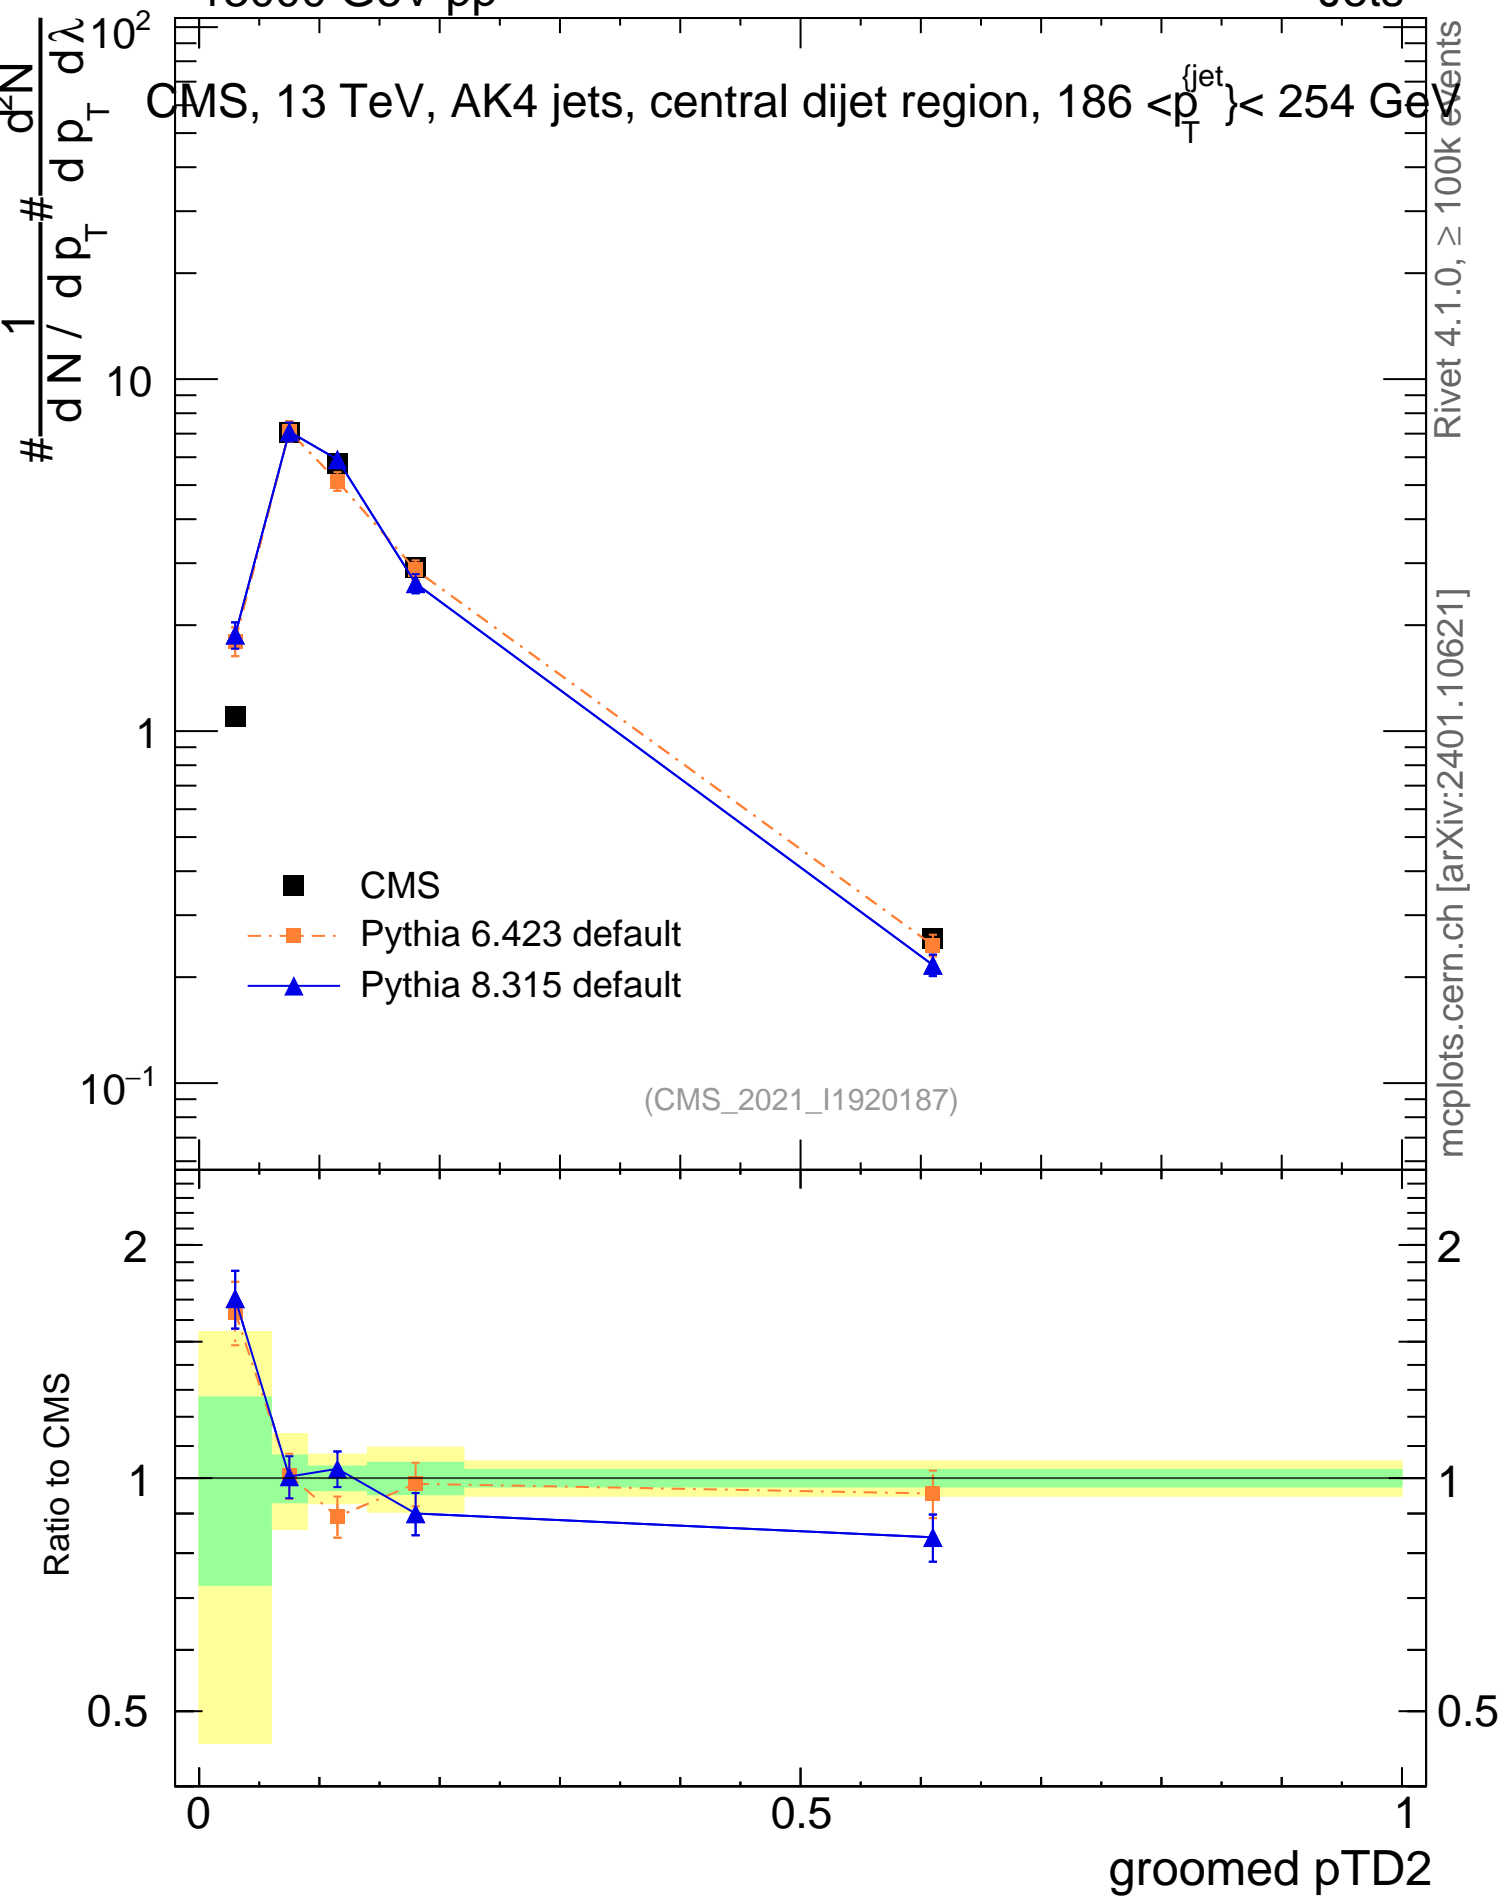

13000 GeV pp

Jets

CMS, 13 TeV, AK4 jets, central dijet region, $186 < p_T^{\text{jets}} < 254$ GeV

mcplots.cern.ch [arXiv:2401.10621]

Rivet 4.1.0, $\geq 100k$ events