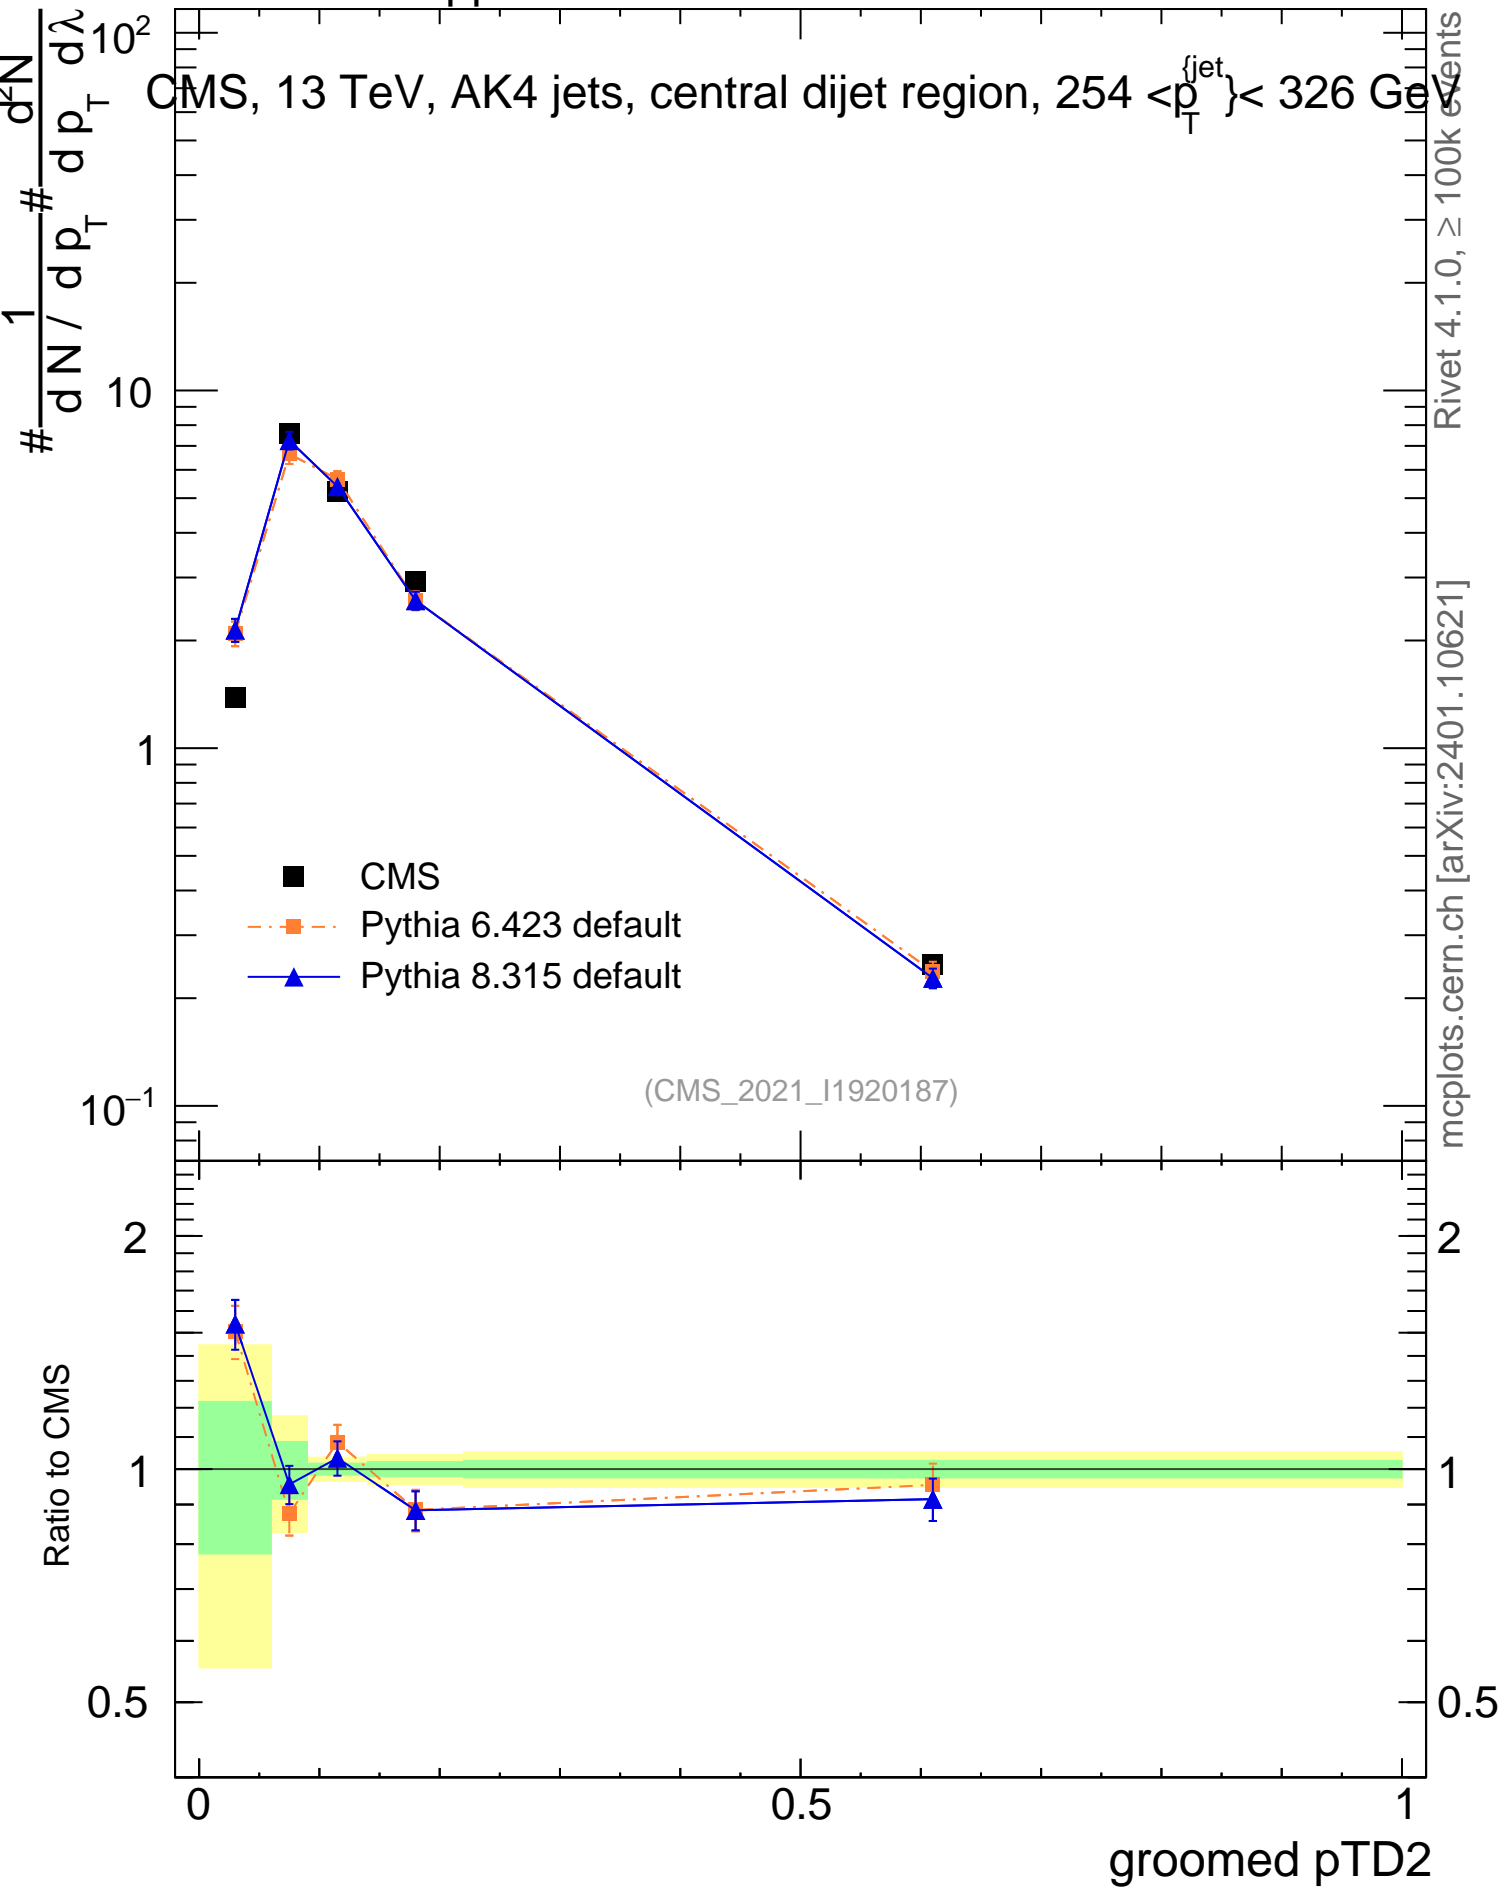

13000 GeV pp

Jets

CMS, 13 TeV, AK4 jets, central dijet region, $254 < p_T^{\text{jets}} < 326$ GeV

Rivet 4.1.0, $\geq 100k$ events
mcplots.cern.ch [arXiv:2401.10621]