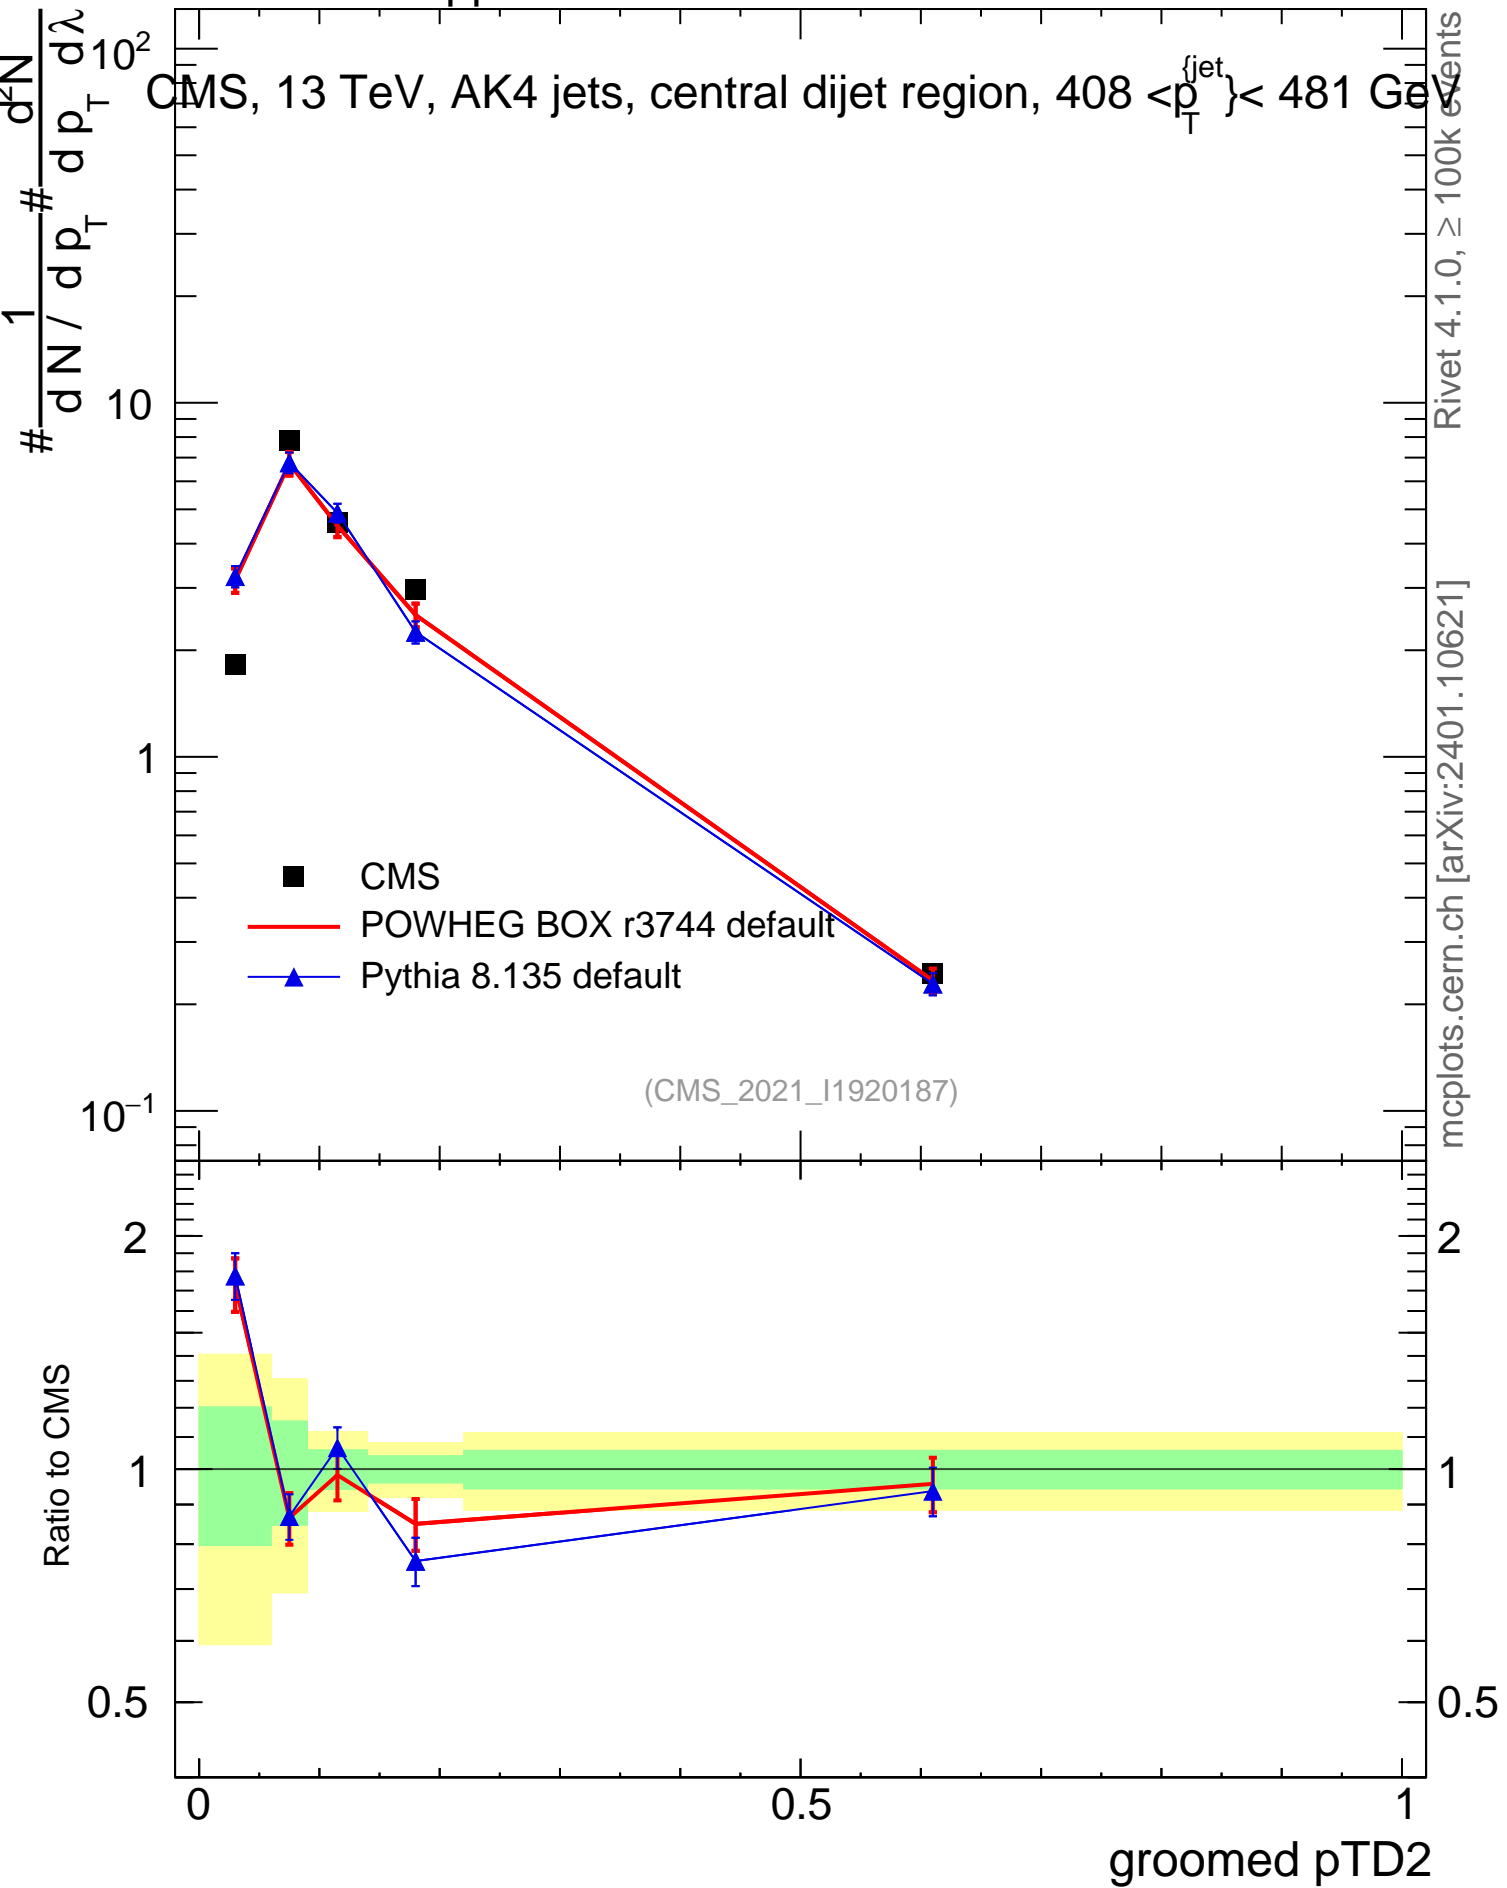

13000 GeV pp

Jets

CMS, 13 TeV, AK4 jets, central dijet region, $408 < p_T^{\text{jets}} < 481$ GeV

Rivet 4.1.0, $\geq 100k$ events
mcplots.cern.ch [arXiv:2401.10621]

(CMS_2021_I1920187)