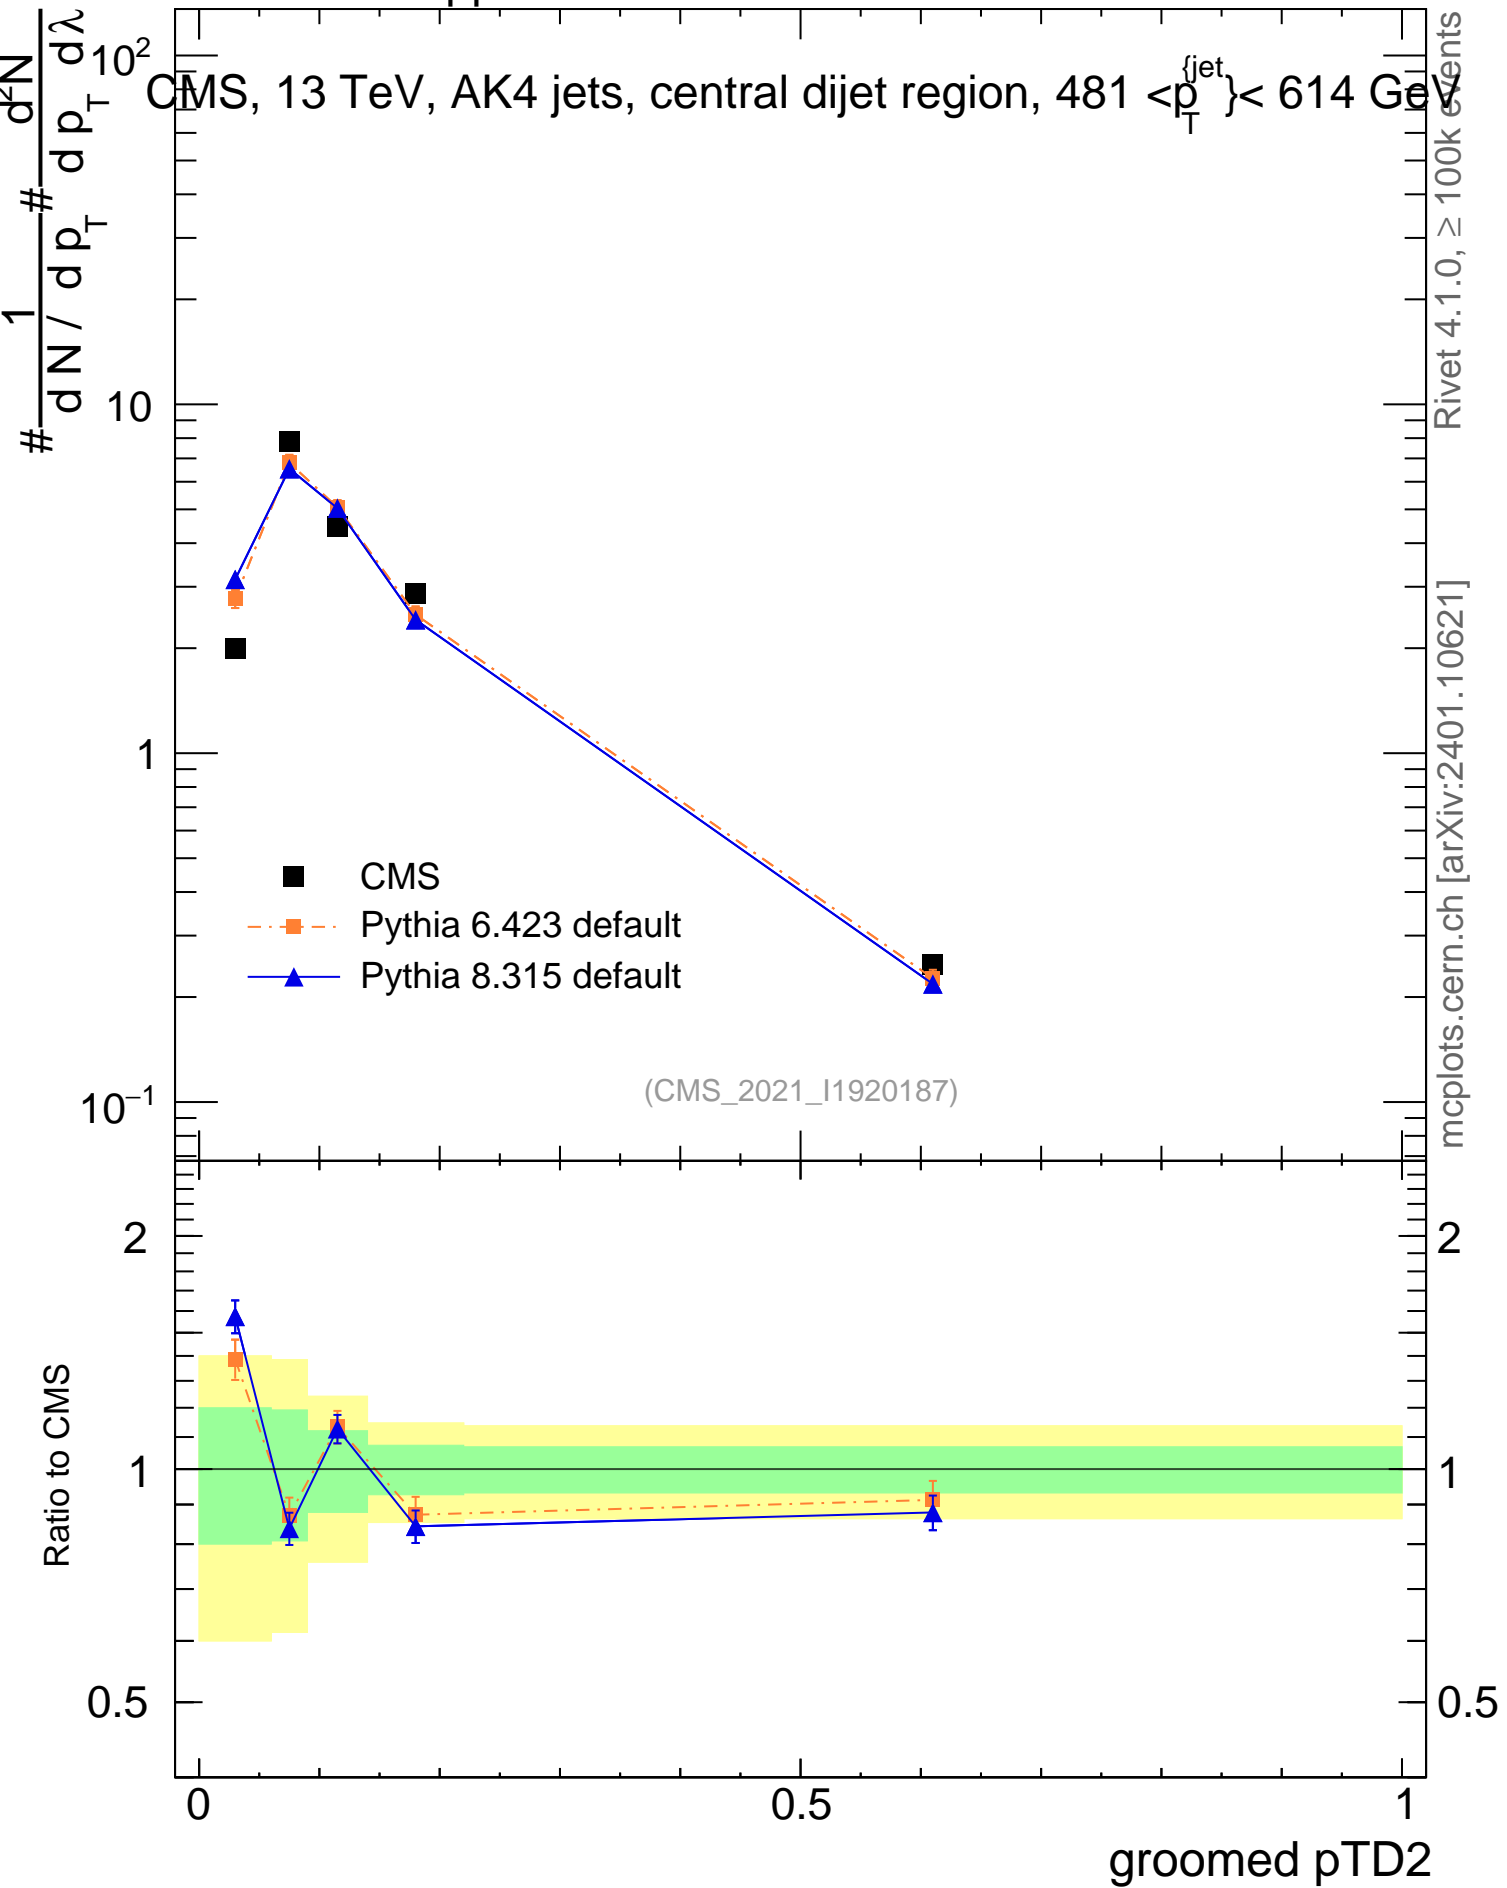

13000 GeV pp

Jets

CMS, 13 TeV, AK4 jets, central dijet region, $481 < p_T^{\text{jets}} < 614$ GeV

Rivet 4.1.0, $\geq 100k$ events
mcplots.cern.ch [arXiv:2401.10621]

groomed pTD2