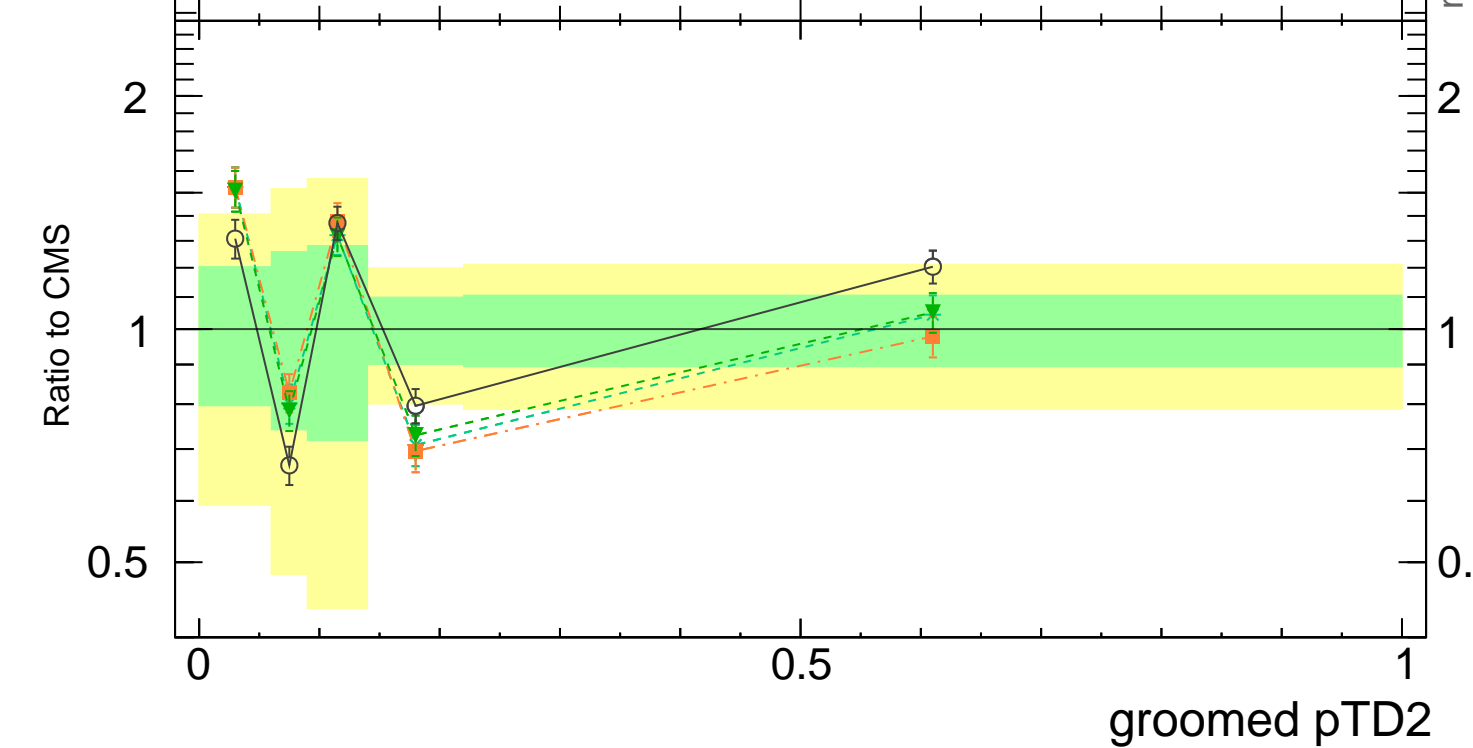

13000 GeV pp

Jets

CMS, 13 TeV, AK4 jets, central dijet region, $800 < p_T^{jet} < 1000$ GeV

Rivet 4.1.0, ≥ 100k events
mcplots.cern.ch [arXiv:2401.10621]