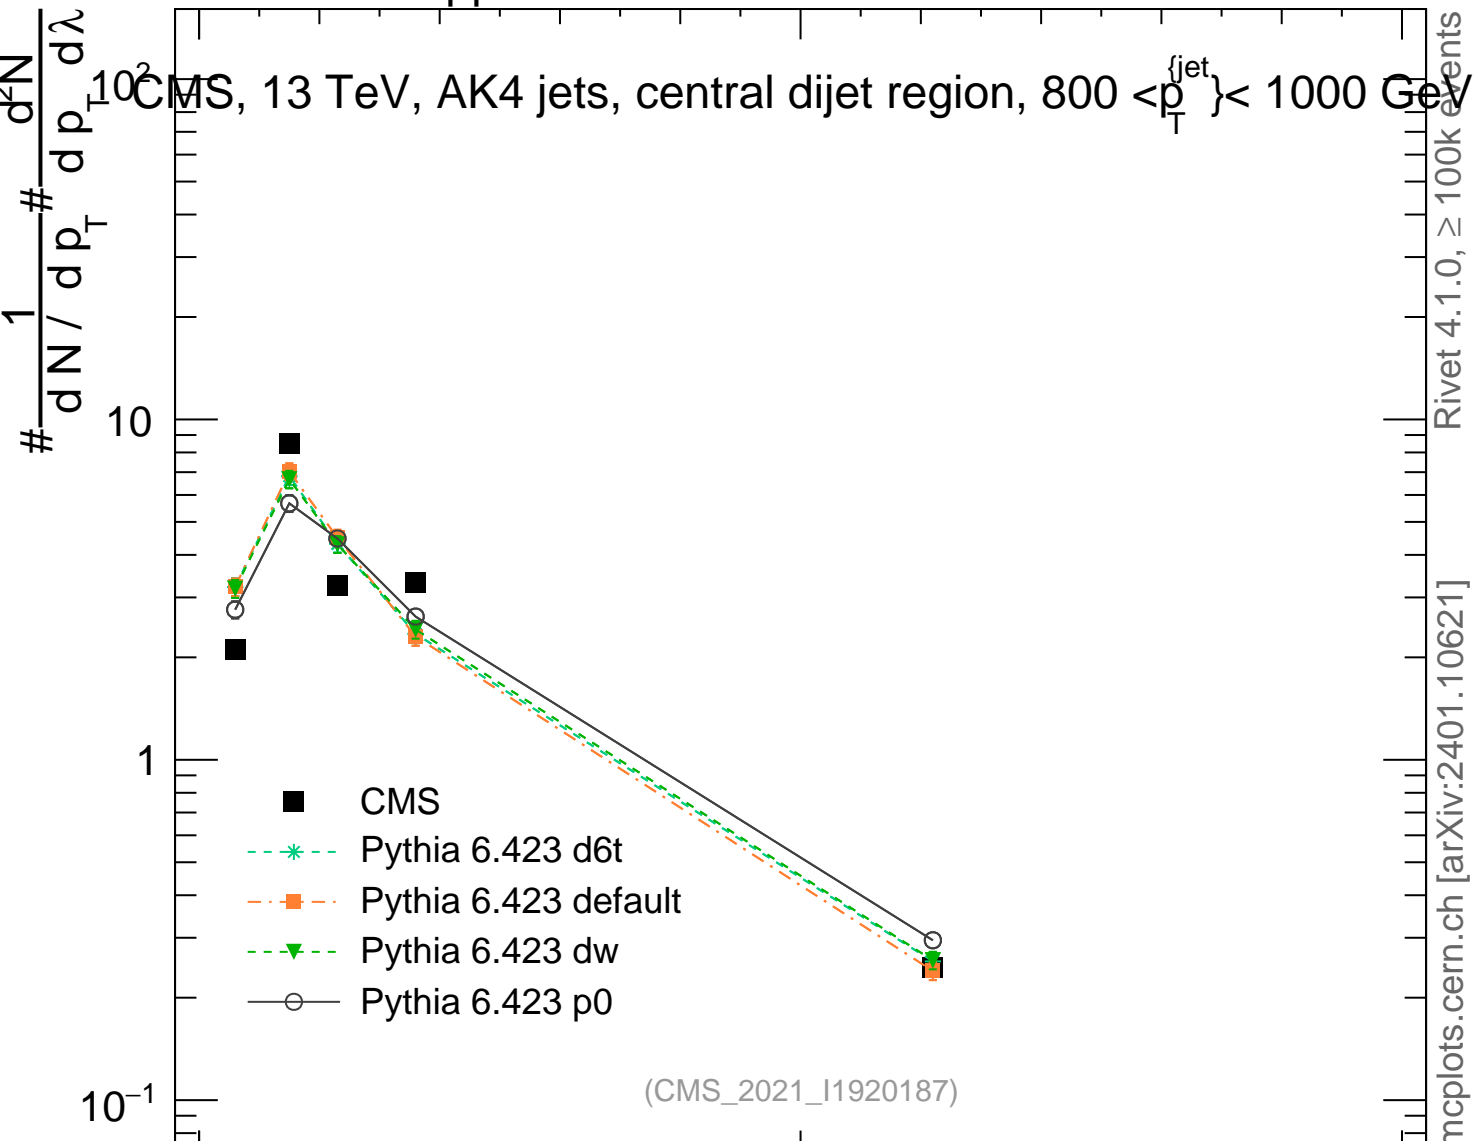

13000 GeV pp

Jets

CMS, 13 TeV, AK4 jets, central dijet region, $800 < p_T^{jet} < 1000$ GeV

Rivet 4.1.0, ≥ 100k events
mcplots.cern.ch [arXiv:2401.10621]