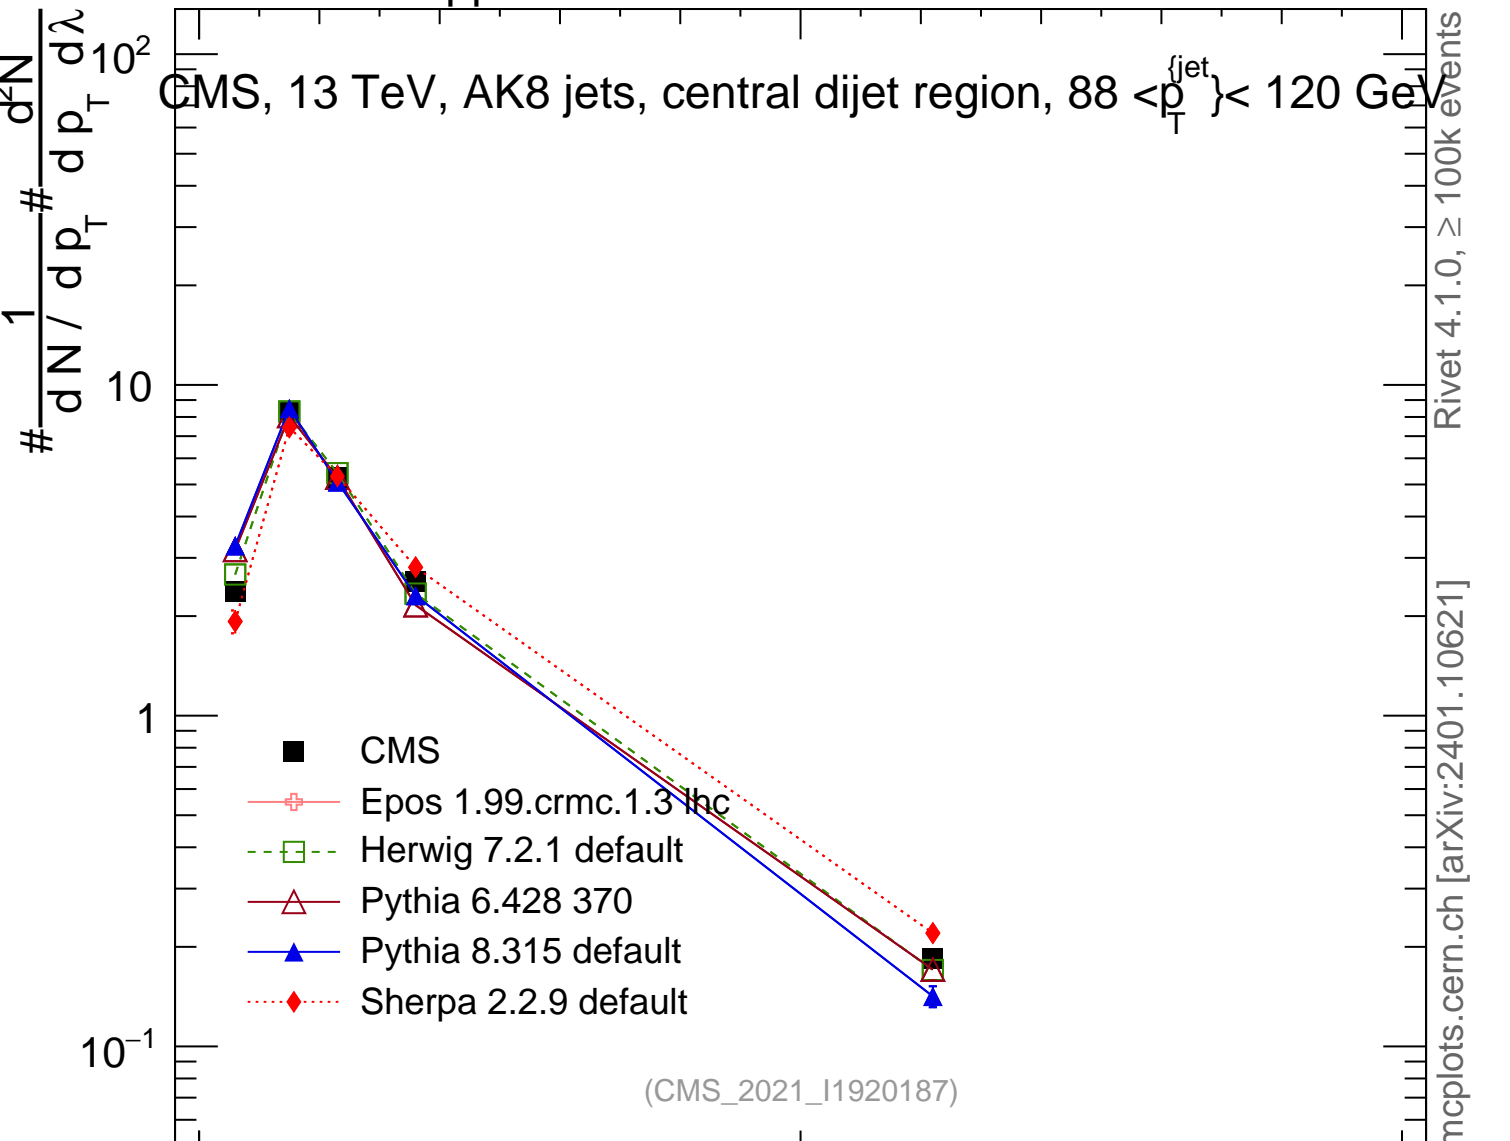

13000 GeV pp

Jets

CMS, 13 TeV, AK8 jets, central dijet region,  $88 < p_T^{jet} < 120$  GeV

Rivet 4.1.0, ≥ 100k events  
mcplots.cern.ch [arXiv:2401.10621]