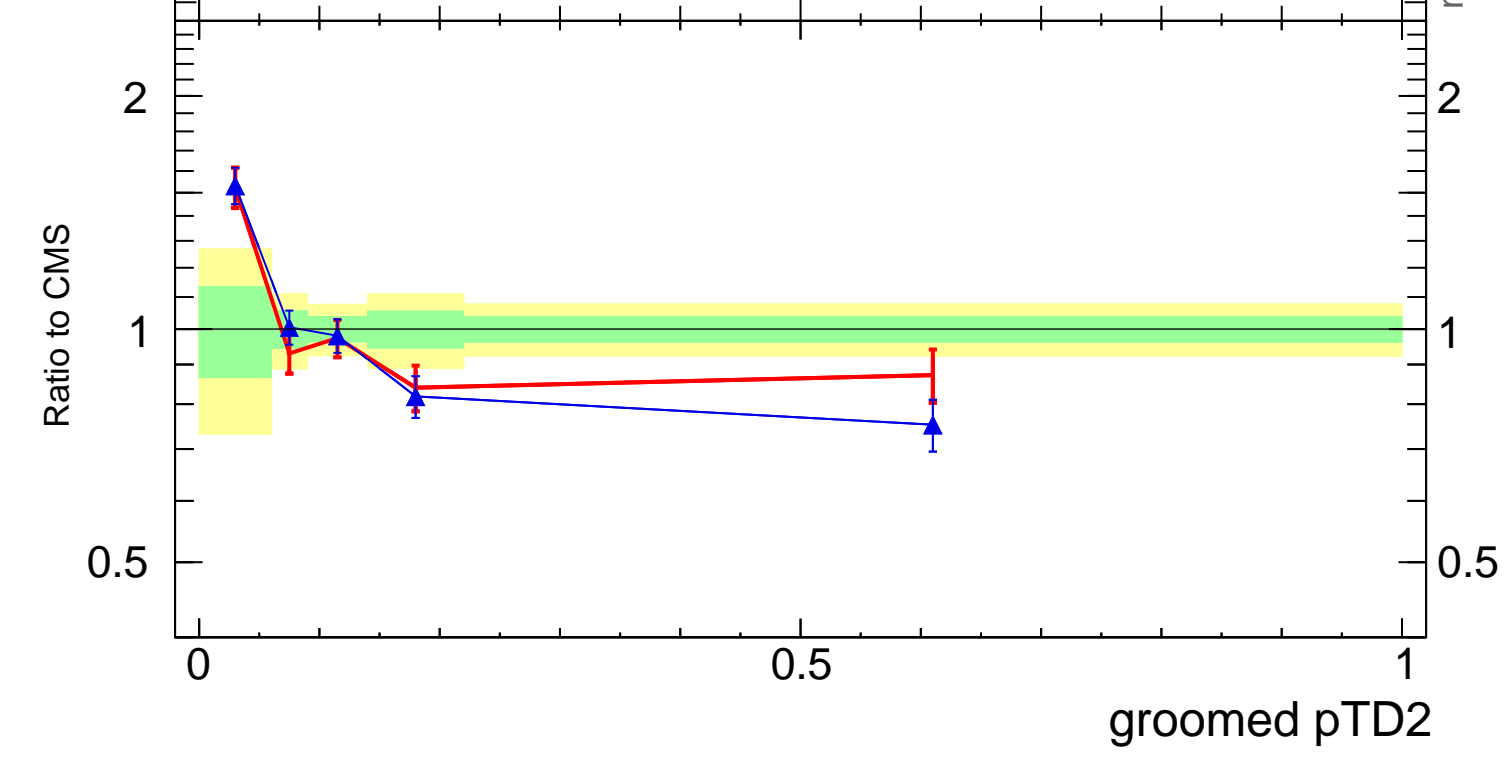

13000 GeV pp

Jets

CMS, 13 TeV, AK8 jets, central dijet region,  $88 < p_T^{jet} < 120$  GeV

Rivet 4.1.0, ≥ 100k events  
mcplots.cern.ch [arXiv:2401.10621]