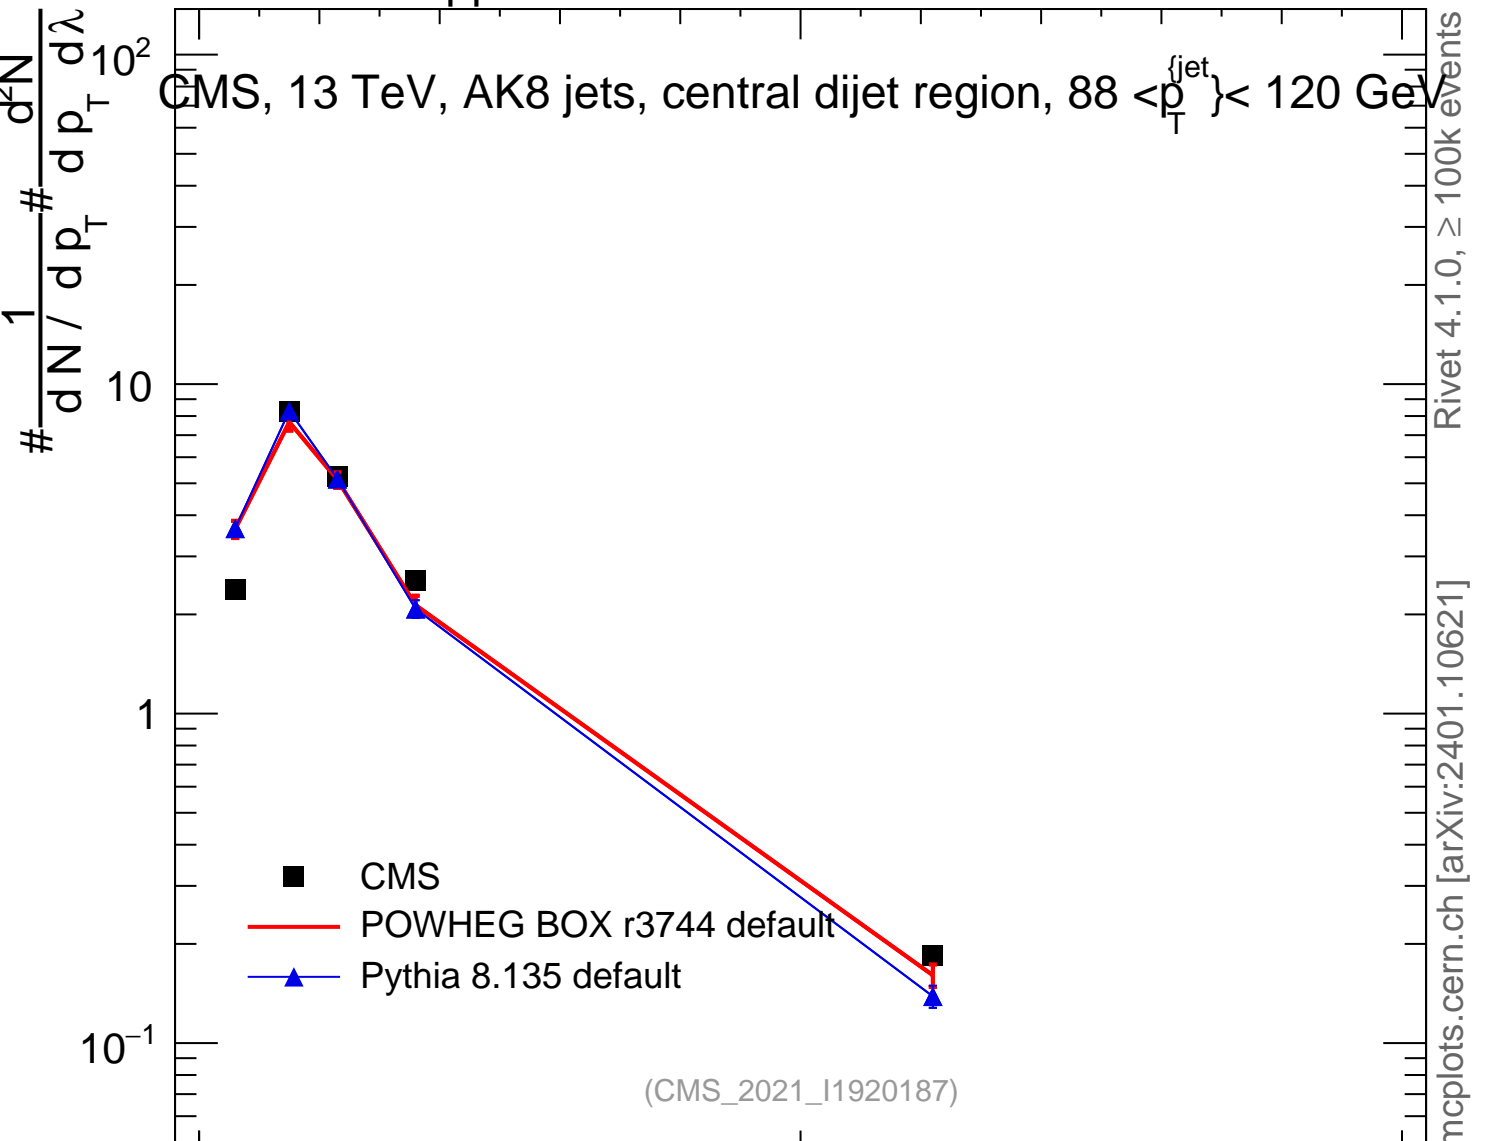

13000 GeV pp

Jets

CMS, 13 TeV, AK8 jets, central dijet region,  $88 < p_T^{jet} < 120$  GeV

Rivet 4.1.0, ≥ 100k events  
mcplots.cern.ch [arXiv:2401.10621]