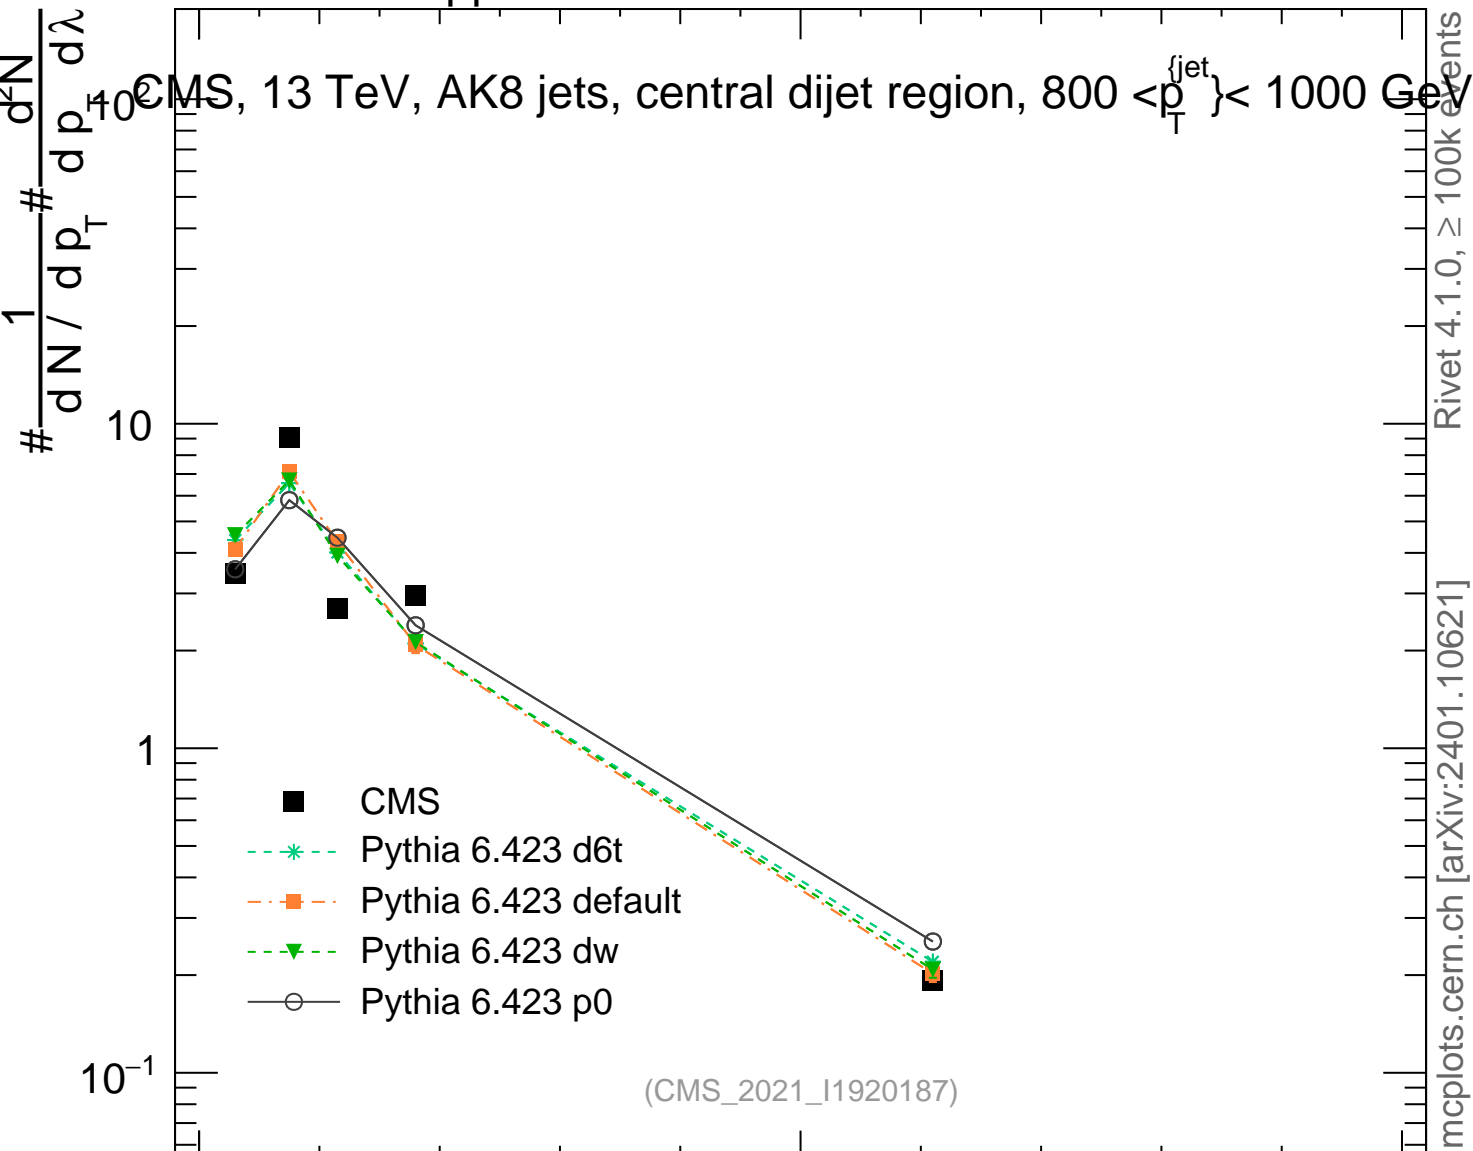

13000 GeV pp

Jets

CMS, 13 TeV, AK8 jets, central dijet region, $800 < p_T^{jet} < 1000$ GeV

Rivet 4.1.0, ≥ 100k events
mcplots.cern.ch [arXiv:2401.10621]