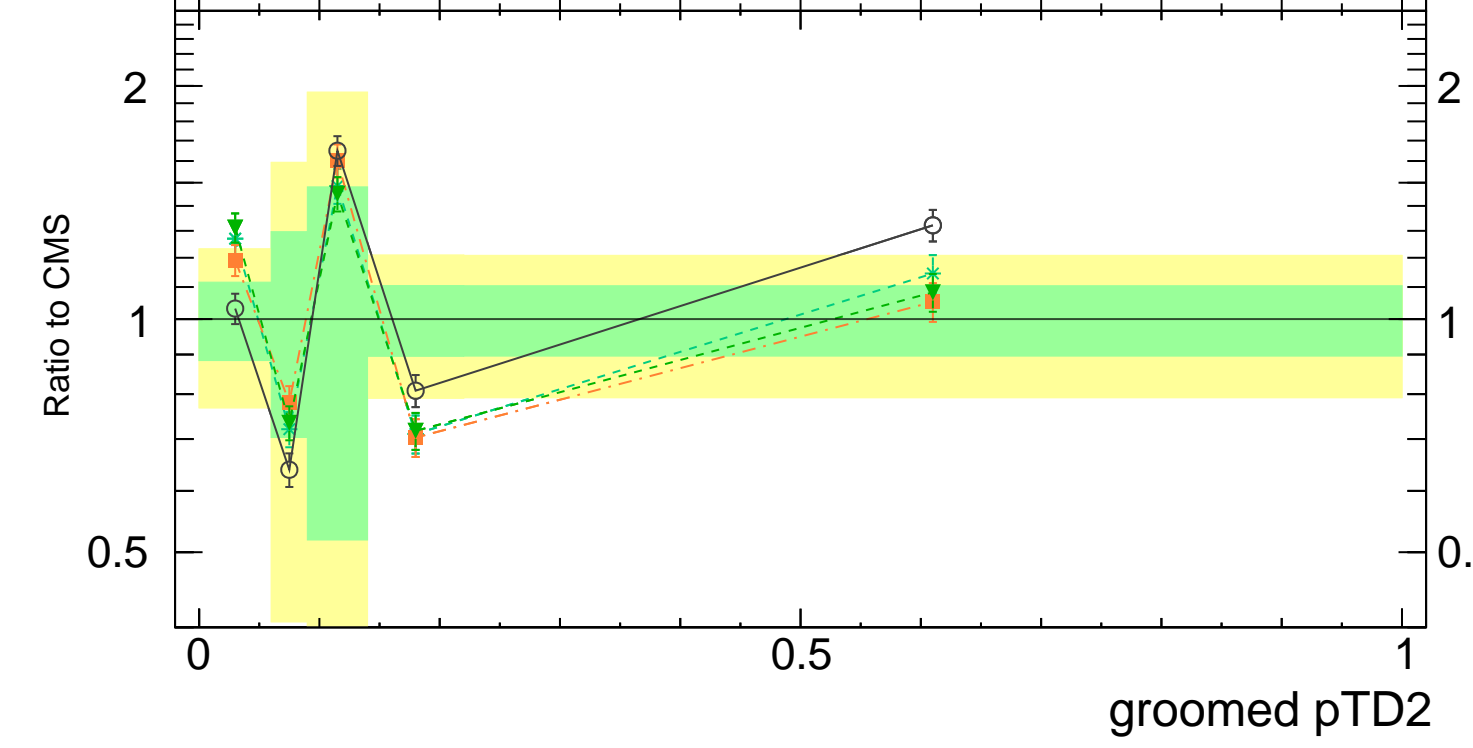

13000 GeV pp

Jets

CMS, 13 TeV, AK8 jets, central dijet region, $800 < p_T^{jet} < 1000$ GeV

Rivet 4.1.0, ≥ 100k events
mcplots.cern.ch [arXiv:2401.10621]