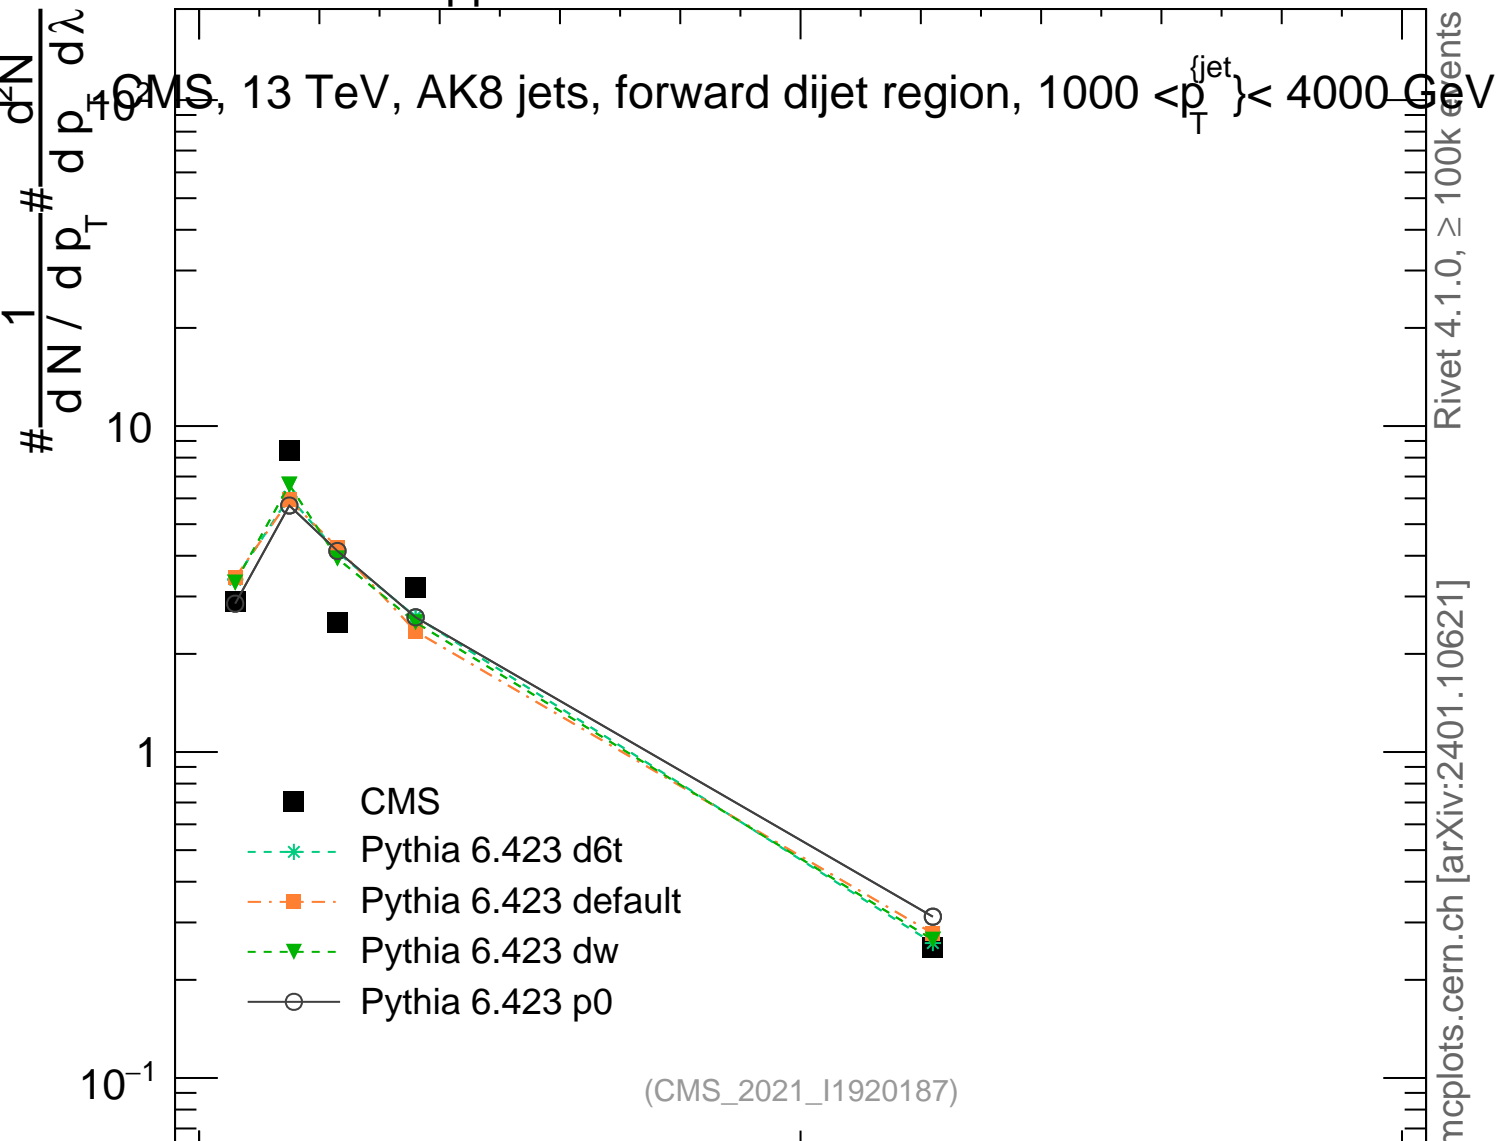

13000 GeV pp

Jets

CMS, 13 TeV, AK8 jets, forward dijet region,  $1000 < p_T^{(jet)} < 4000$  GeV

Rivet 4.1.0, ≥ 100k events  
mcplots.cern.ch [arXiv:2401.10621]