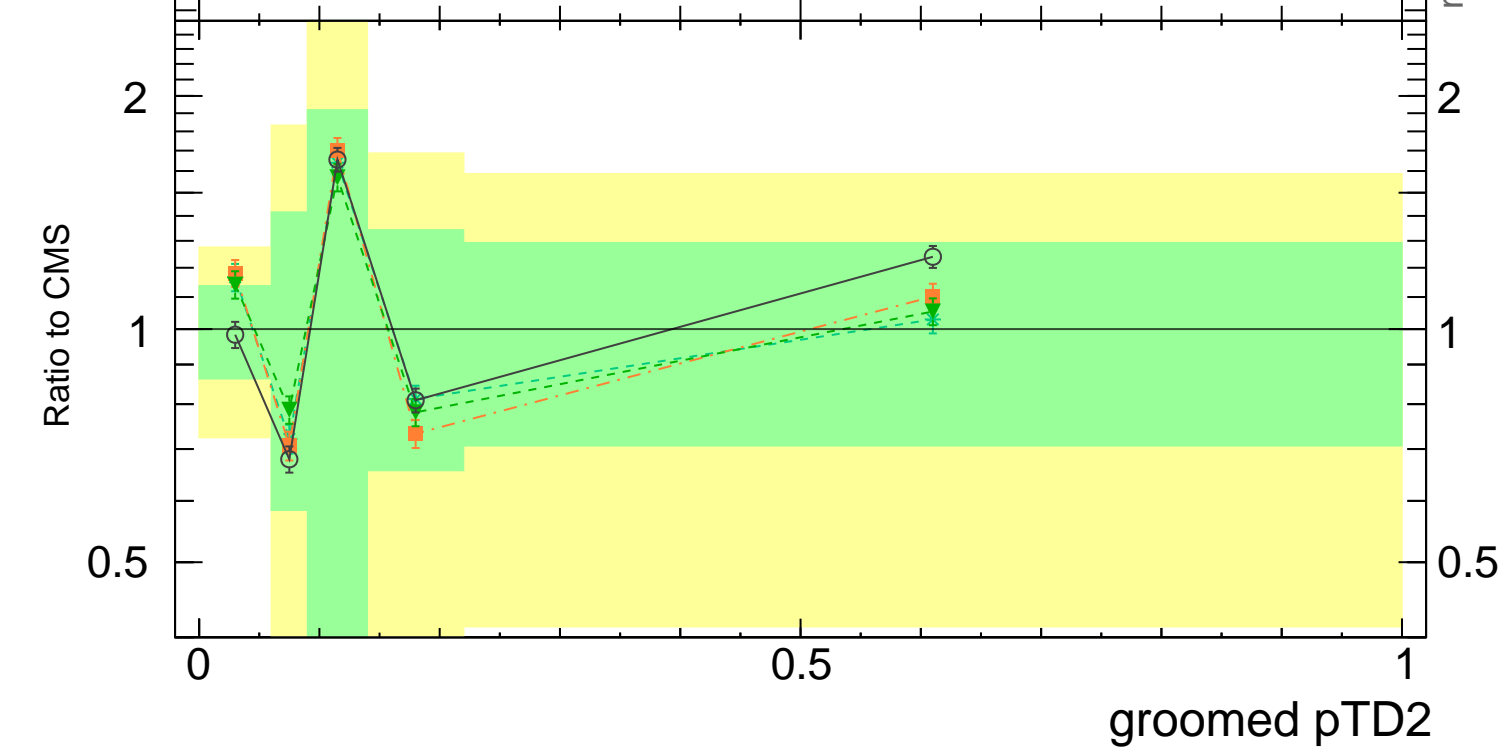

13000 GeV pp

Jets

CMS, 13 TeV, AK8 jets, forward dijet region,  $1000 < p_T^{(jet)} < 4000$  GeV

Rivet 4.1.0, ≥ 100k events  
mcplots.cern.ch [arXiv:2401.10621]