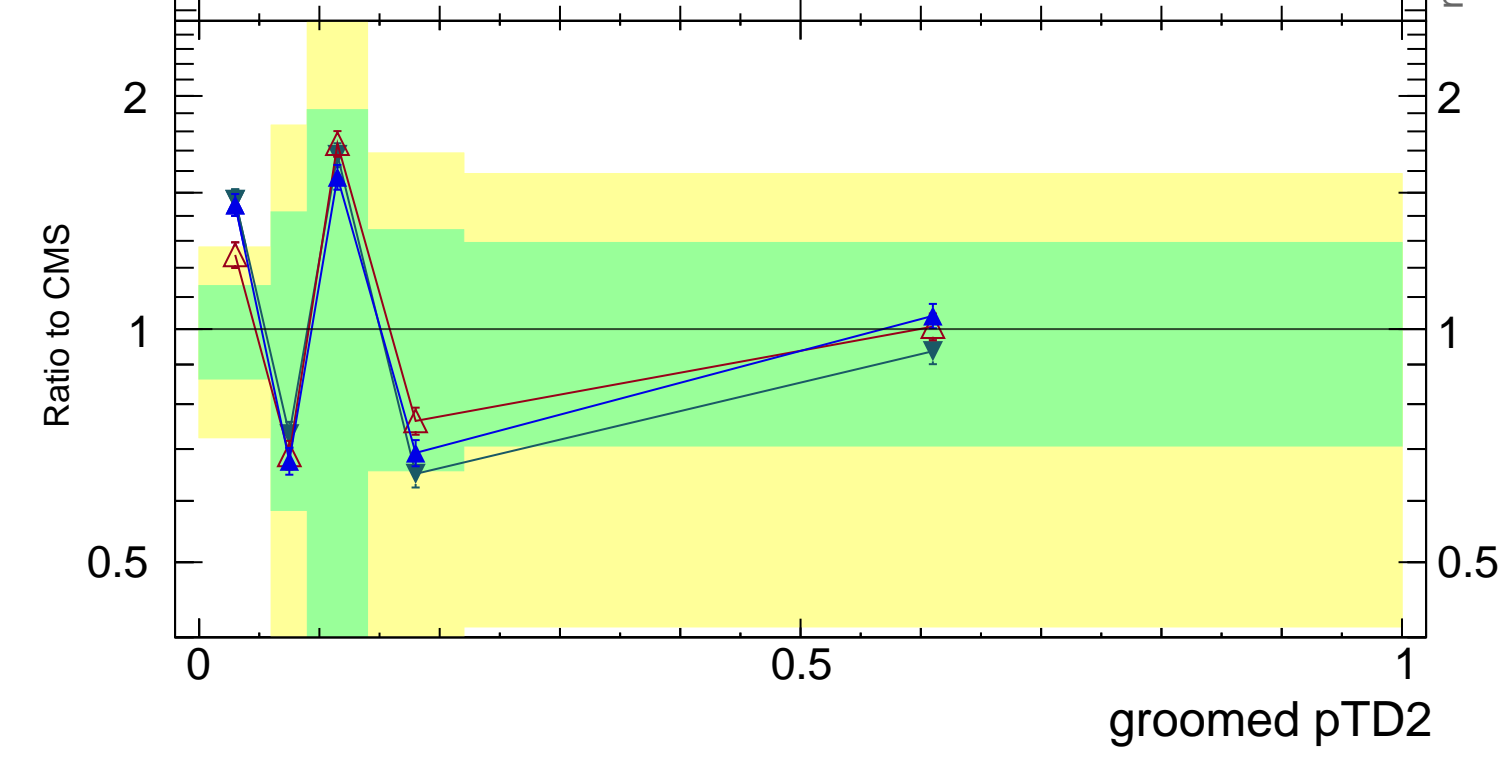

13000 GeV pp

Jets

CMS, 13 TeV, AK8 jets, forward dijet region, $1000 < p_T^{(jet)} < 4000$ GeV

Rivet 4.1.0, ≥ 100k events
mcplots.cern.ch [arXiv:2401.10621]