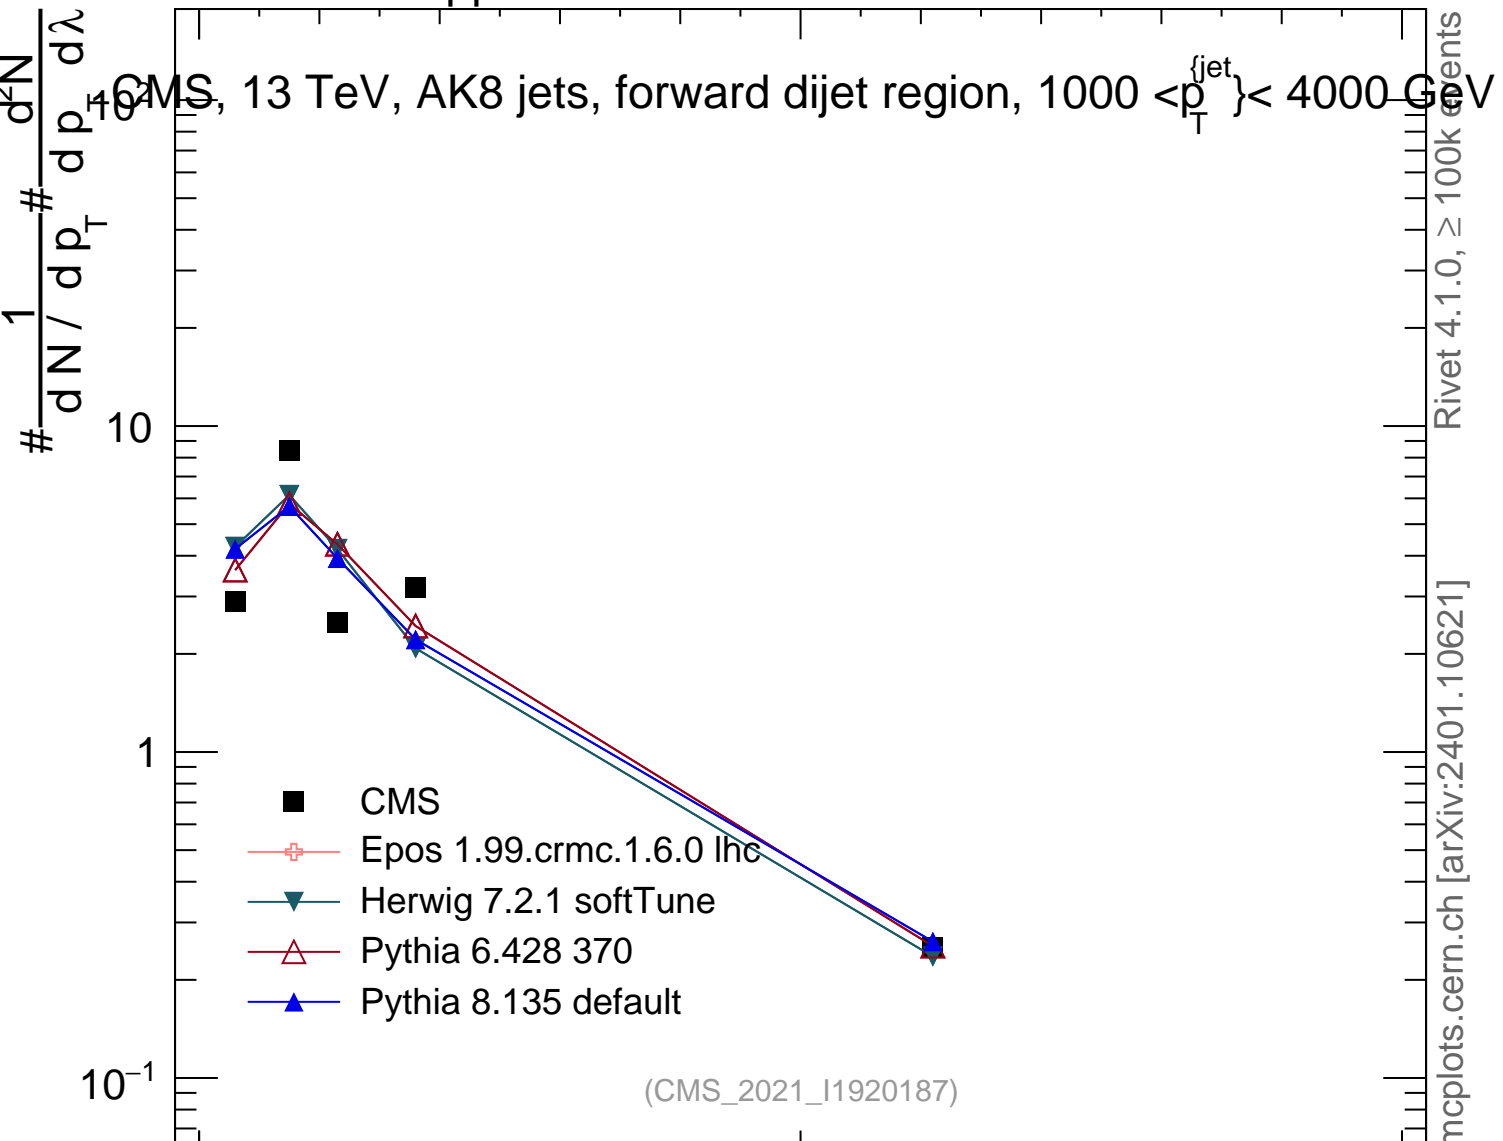

13000 GeV pp

Jets

CMS, 13 TeV, AK8 jets, forward dijet region, $1000 < p_T^{(jet)} < 4000$ GeV

Rivet 4.1.0, ≥ 100k events
mcplots.cern.ch [arXiv:2401.10621]