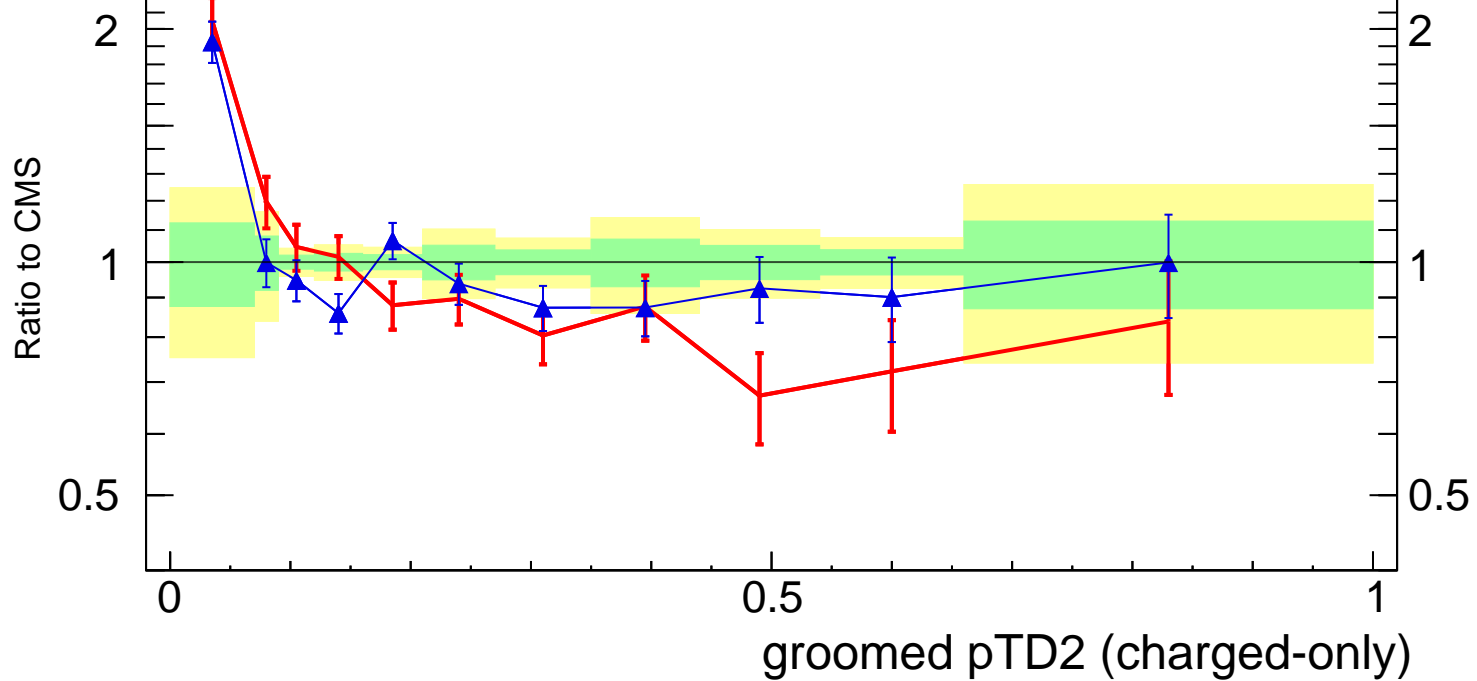

13000 GeV pp

Jets

(CMS\_2021\_I1920187)

mcplots.cern.ch [arXiv:2401.10621]

2

1

0.5