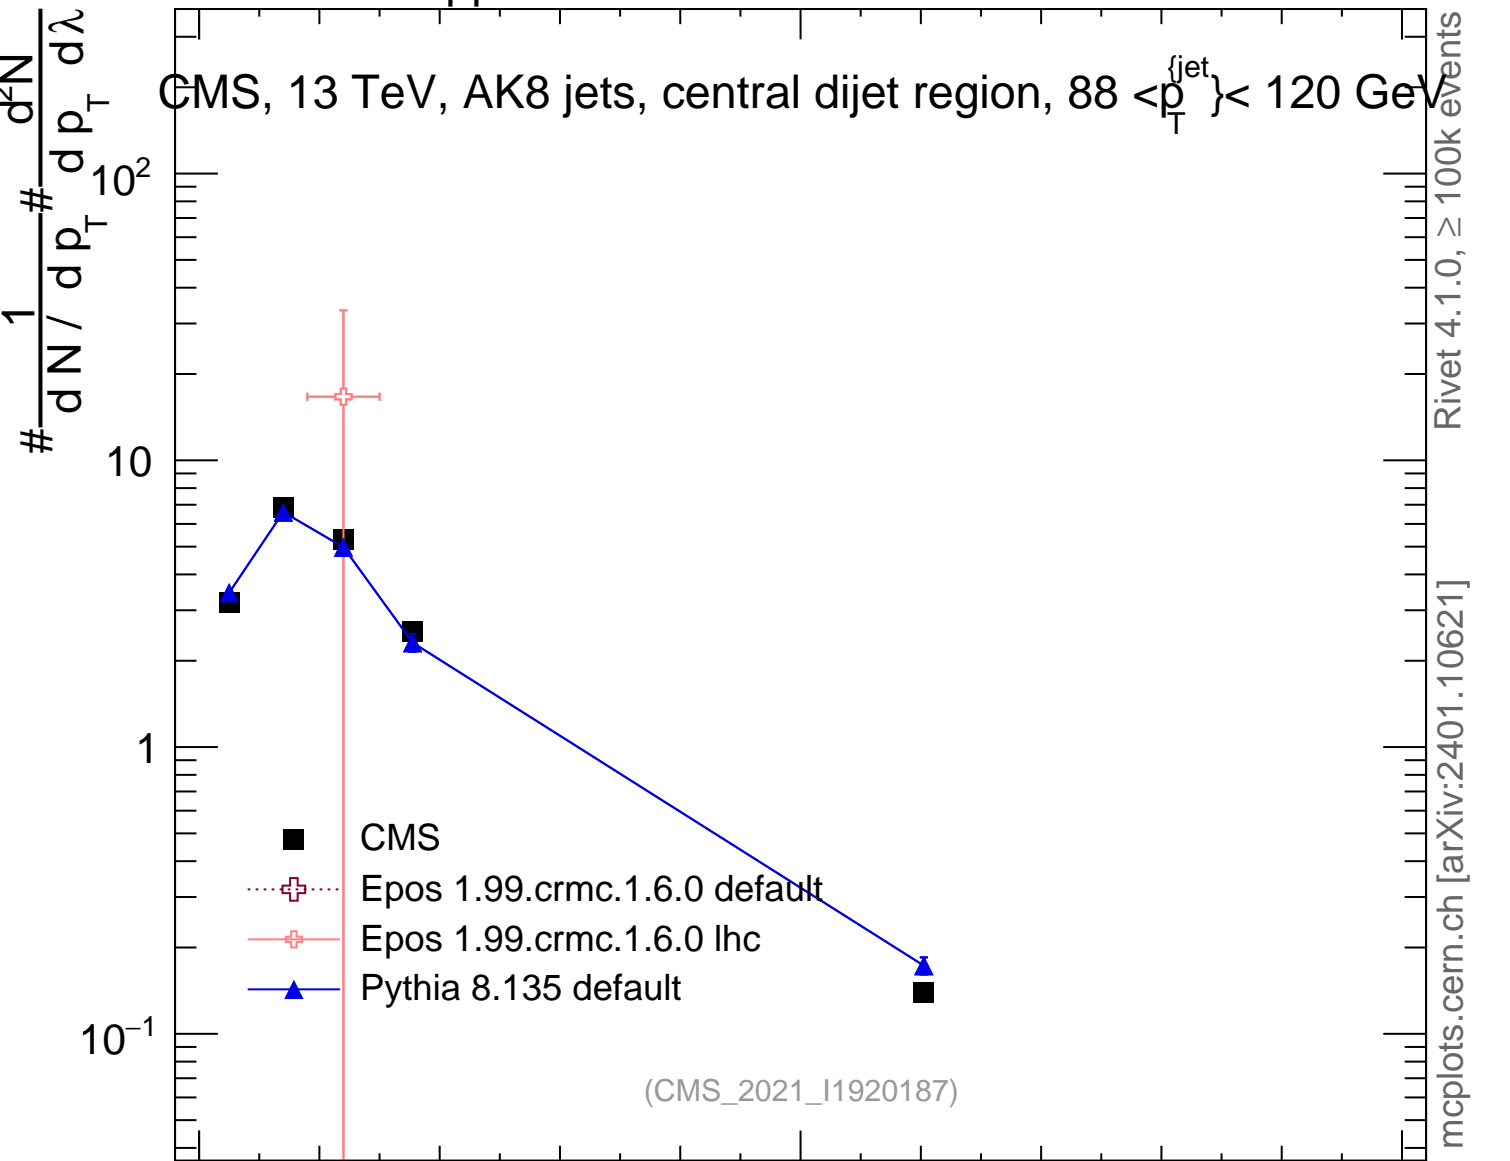

13000 GeV pp

Jets

CMS, 13 TeV, AK8 jets, central dijet region, $88 < p_T^{jet} < 120$ GeV

Rivet 4.1.0, ≥ 100k events
mcplots.cern.ch [arXiv:2401.10621]