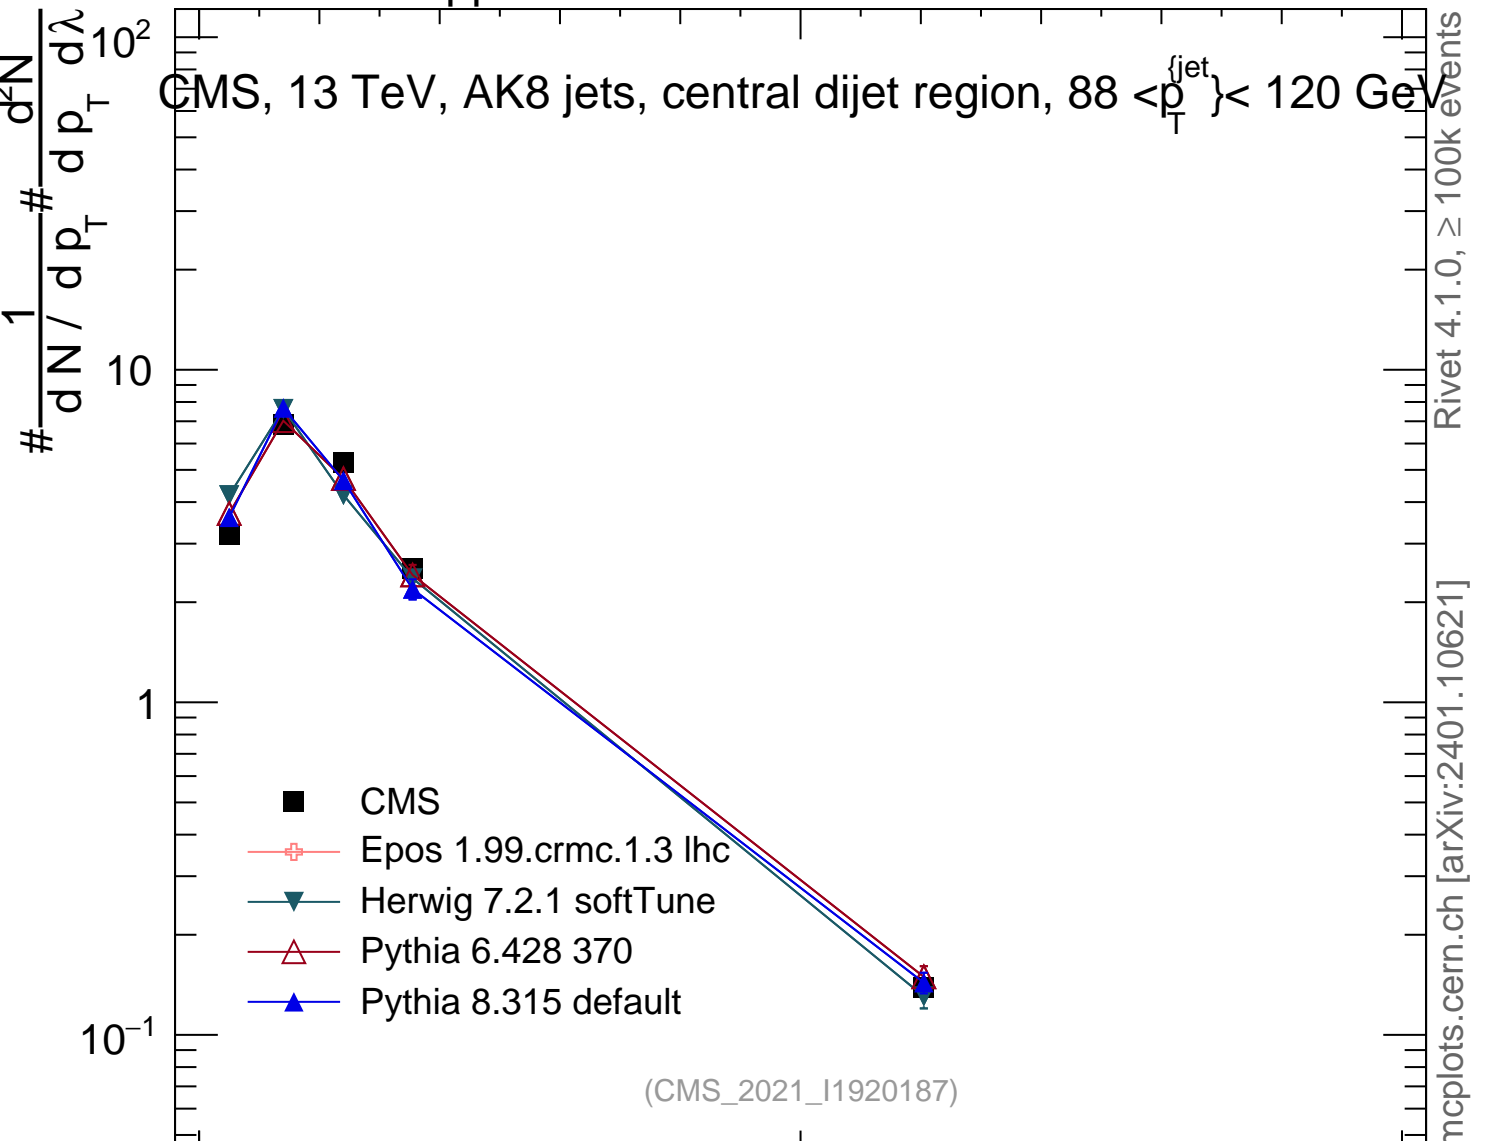

13000 GeV pp

Jets

CMS, 13 TeV, AK8 jets, central dijet region, $88 < p_T^{jet} < 120$ GeV

Rivet 4.1.0, ≥ 100k events
mcplots.cern.ch [arXiv:2401.10621]