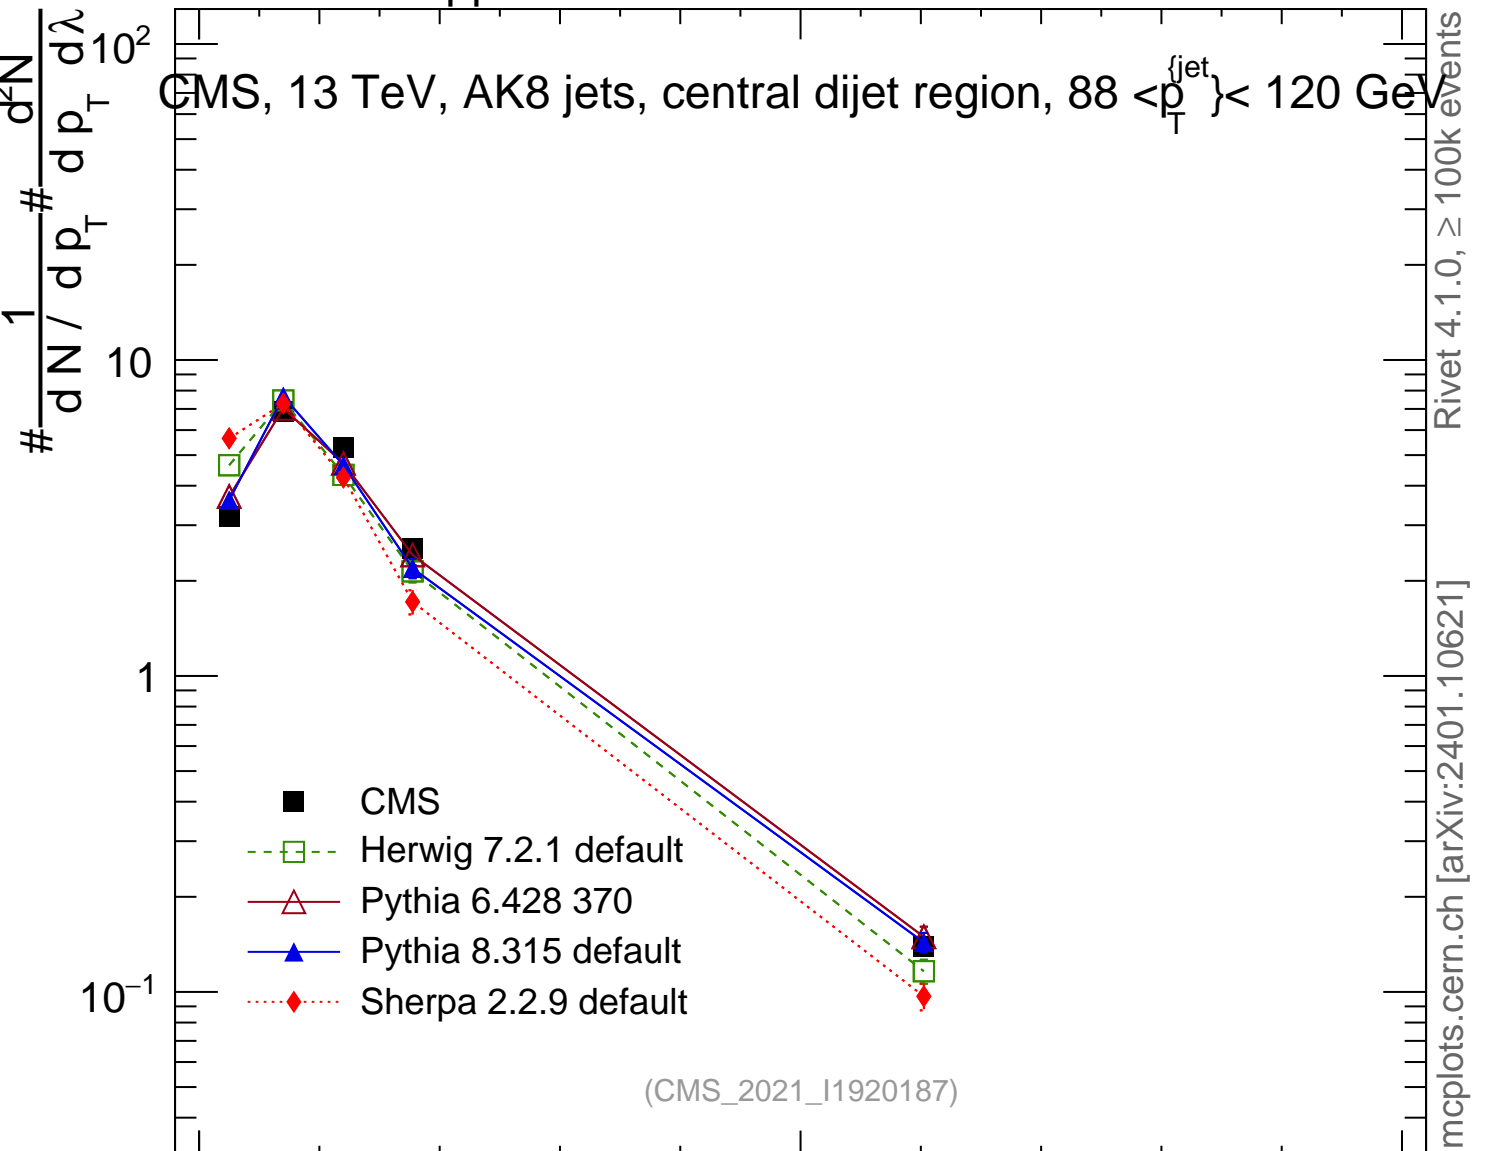

13000 GeV pp

Jets

CMS, 13 TeV, AK8 jets, central dijet region, $88 < p_T^{jet} < 120$ GeV

Rivet 4.1.0, ≥ 100k events
mcplots.cern.ch [arXiv:2401.10621]