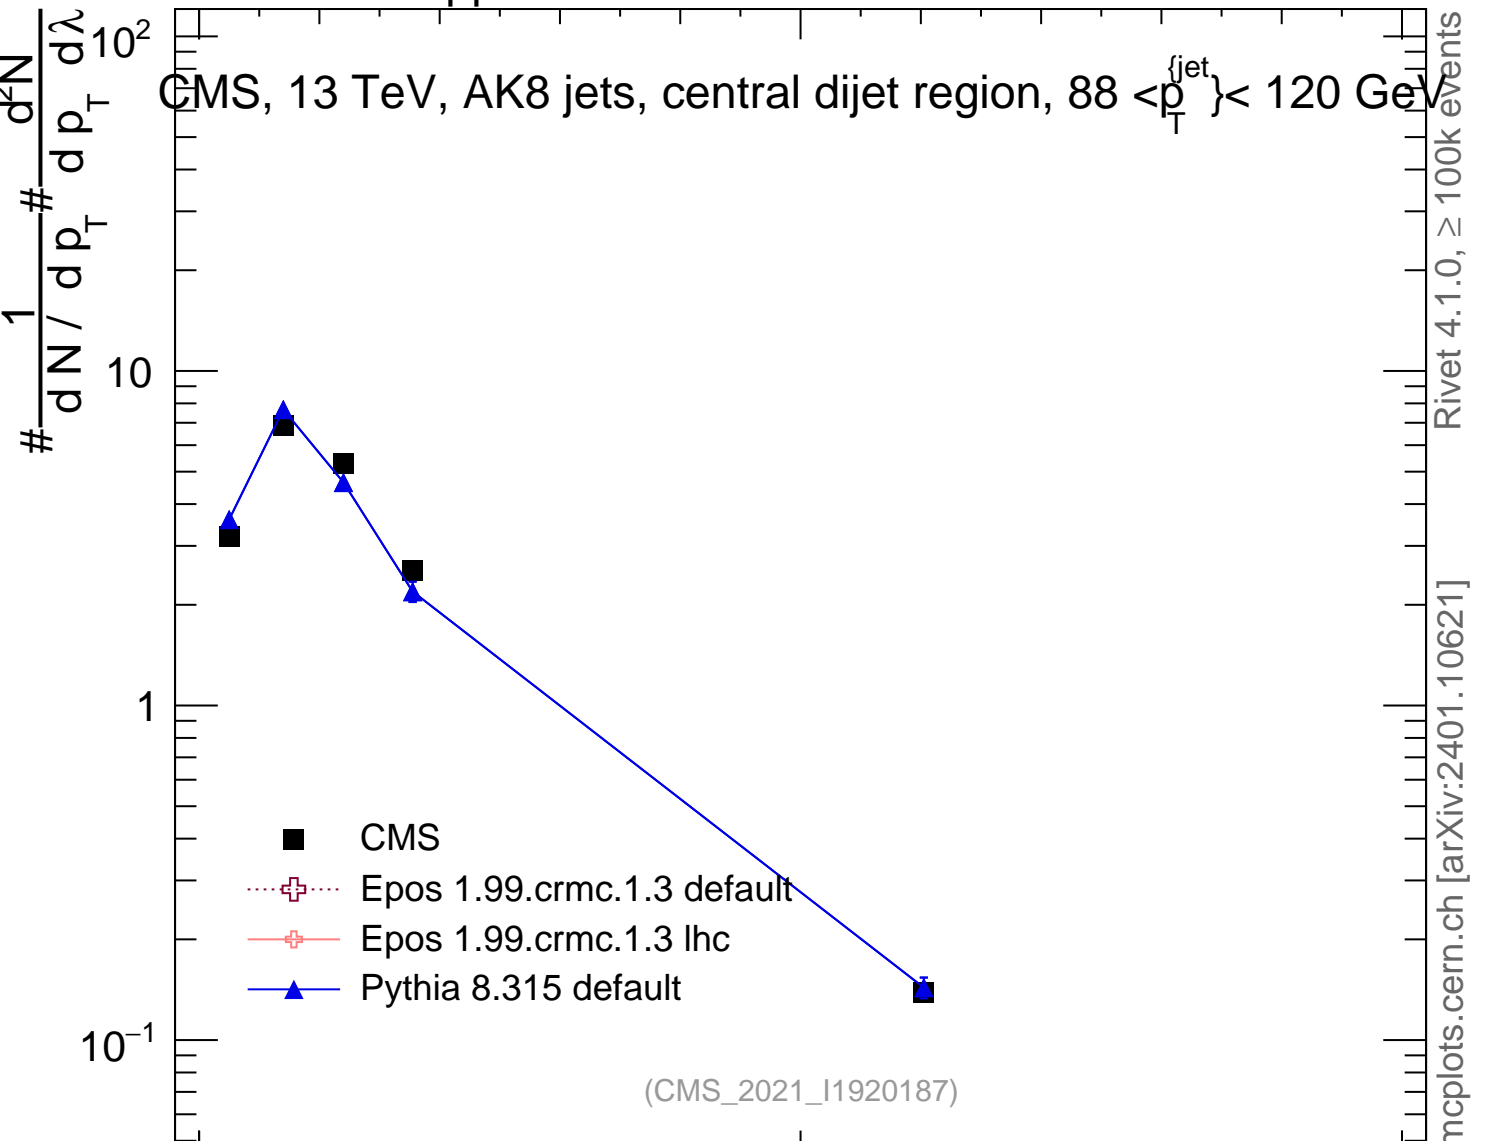

13000 GeV pp

Jets

CMS, 13 TeV, AK8 jets, central dijet region, $88 < p_T^{jet} < 120$ GeV

Rivet 4.1.0, ≥ 100k events
mcplots.cern.ch [arXiv:2401.10621]