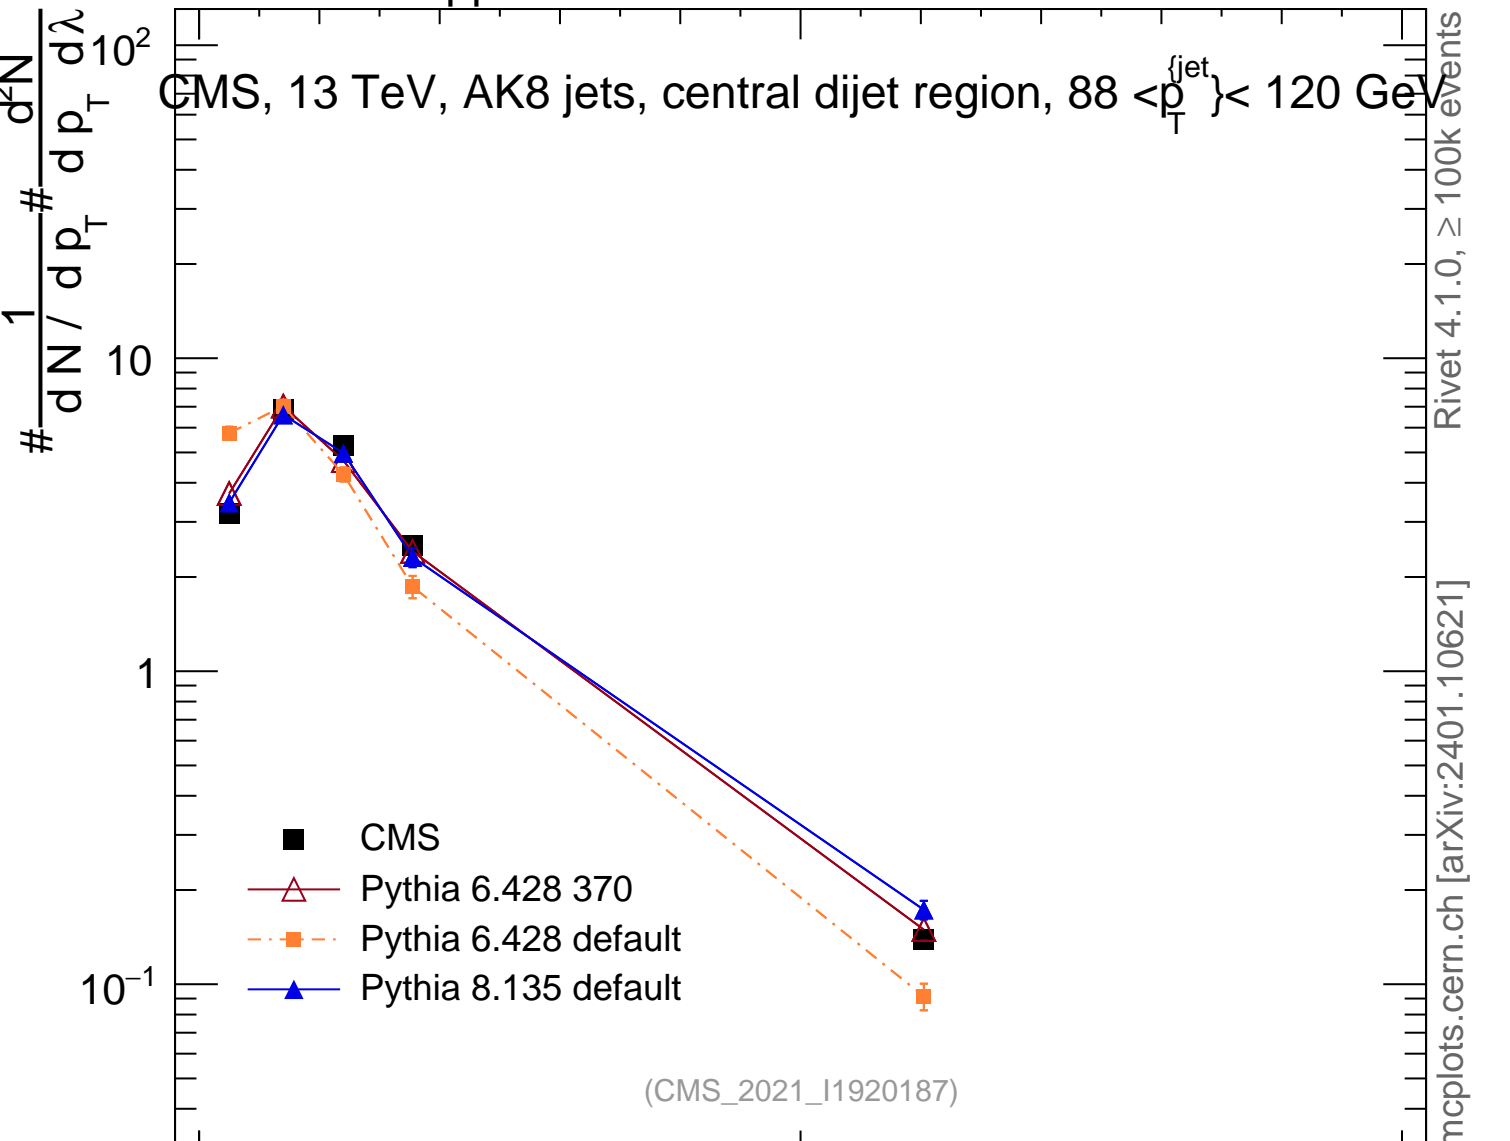

13000 GeV pp

Jets

CMS, 13 TeV, AK8 jets, central dijet region, $88 < p_T^{jet} < 120$ GeV

Rivet 4.1.0, ≥ 100k events
mcplots.cern.ch [arXiv:2401.10621]