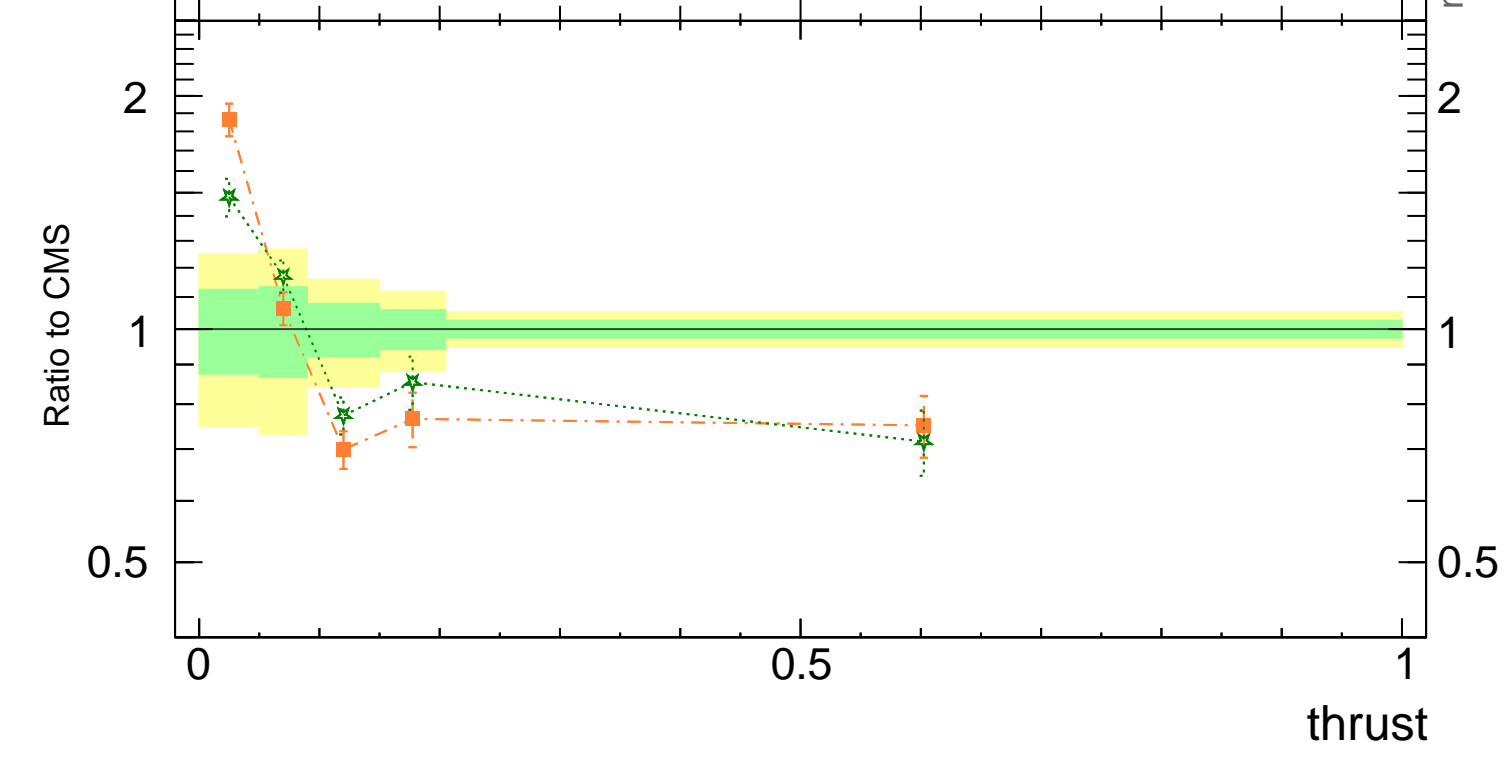

13000 GeV pp

Jets

CMS, 13 TeV, AK8 jets, central dijet region, $88 < p_T^{jet} < 120$ GeV

Rivet 4.1.0, ≥ 100k events
mcplots.cern.ch [arXiv:2401.10621]