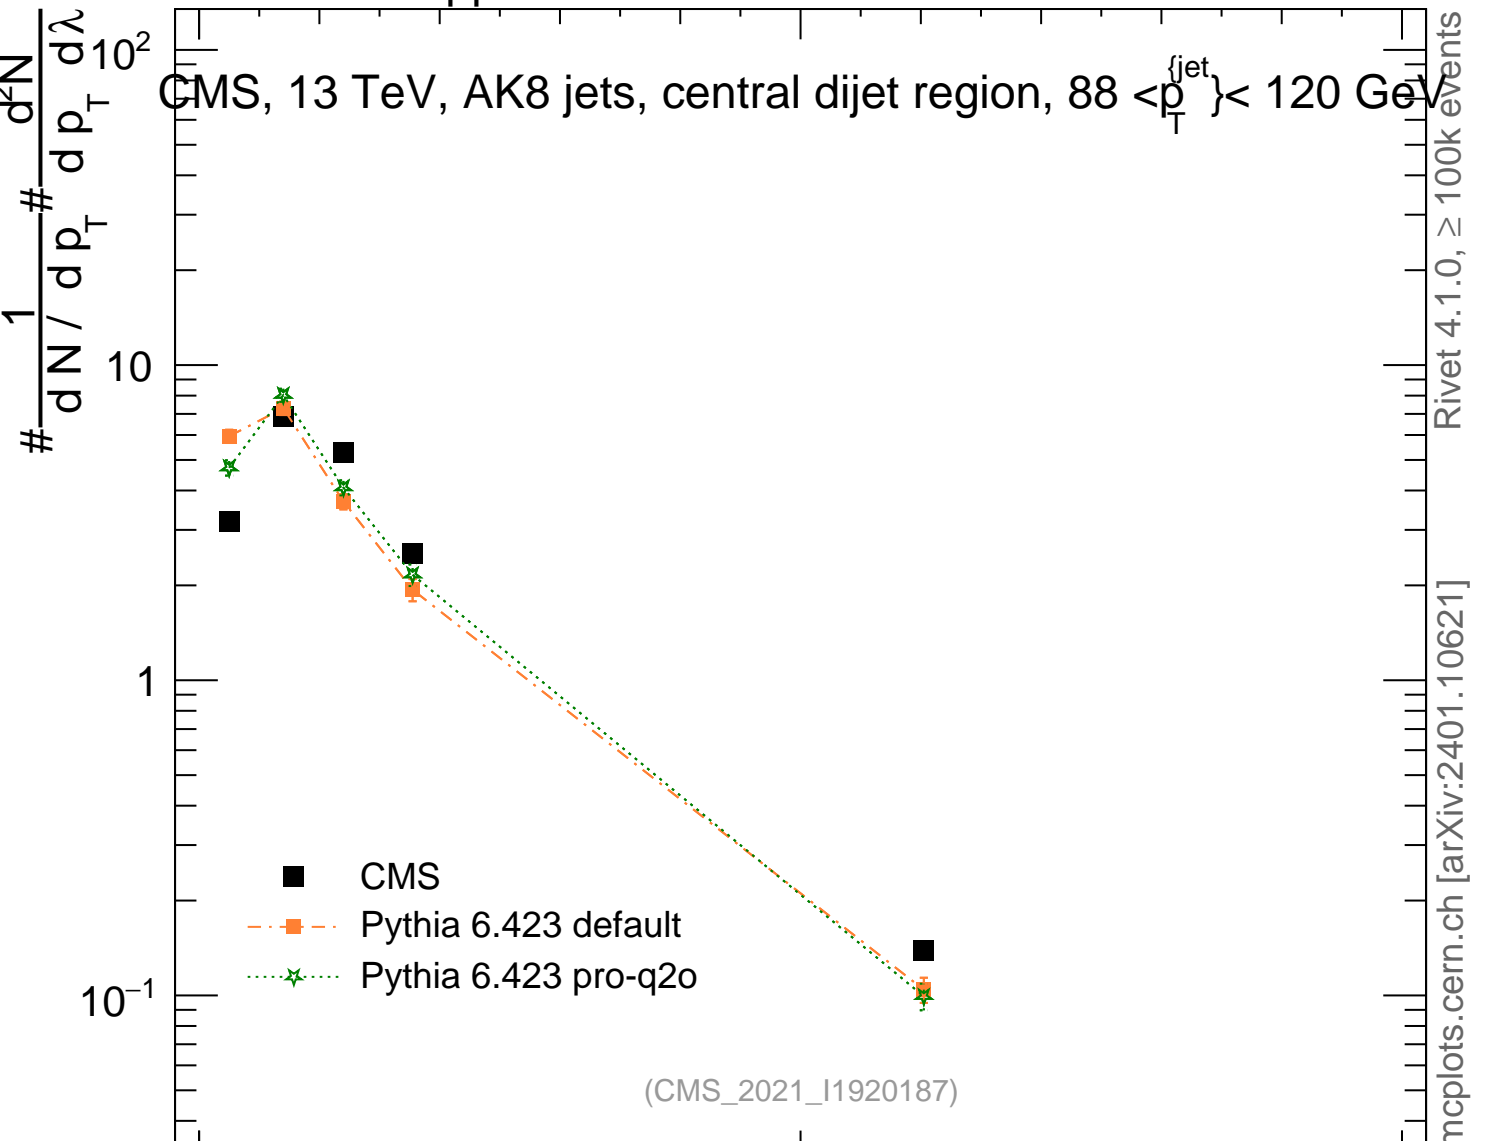

13000 GeV pp

Jets

CMS, 13 TeV, AK8 jets, central dijet region, $88 < p_T^{jet} < 120$ GeV

Rivet 4.1.0, ≥ 100k events
mcplots.cern.ch [arXiv:2401.10621]