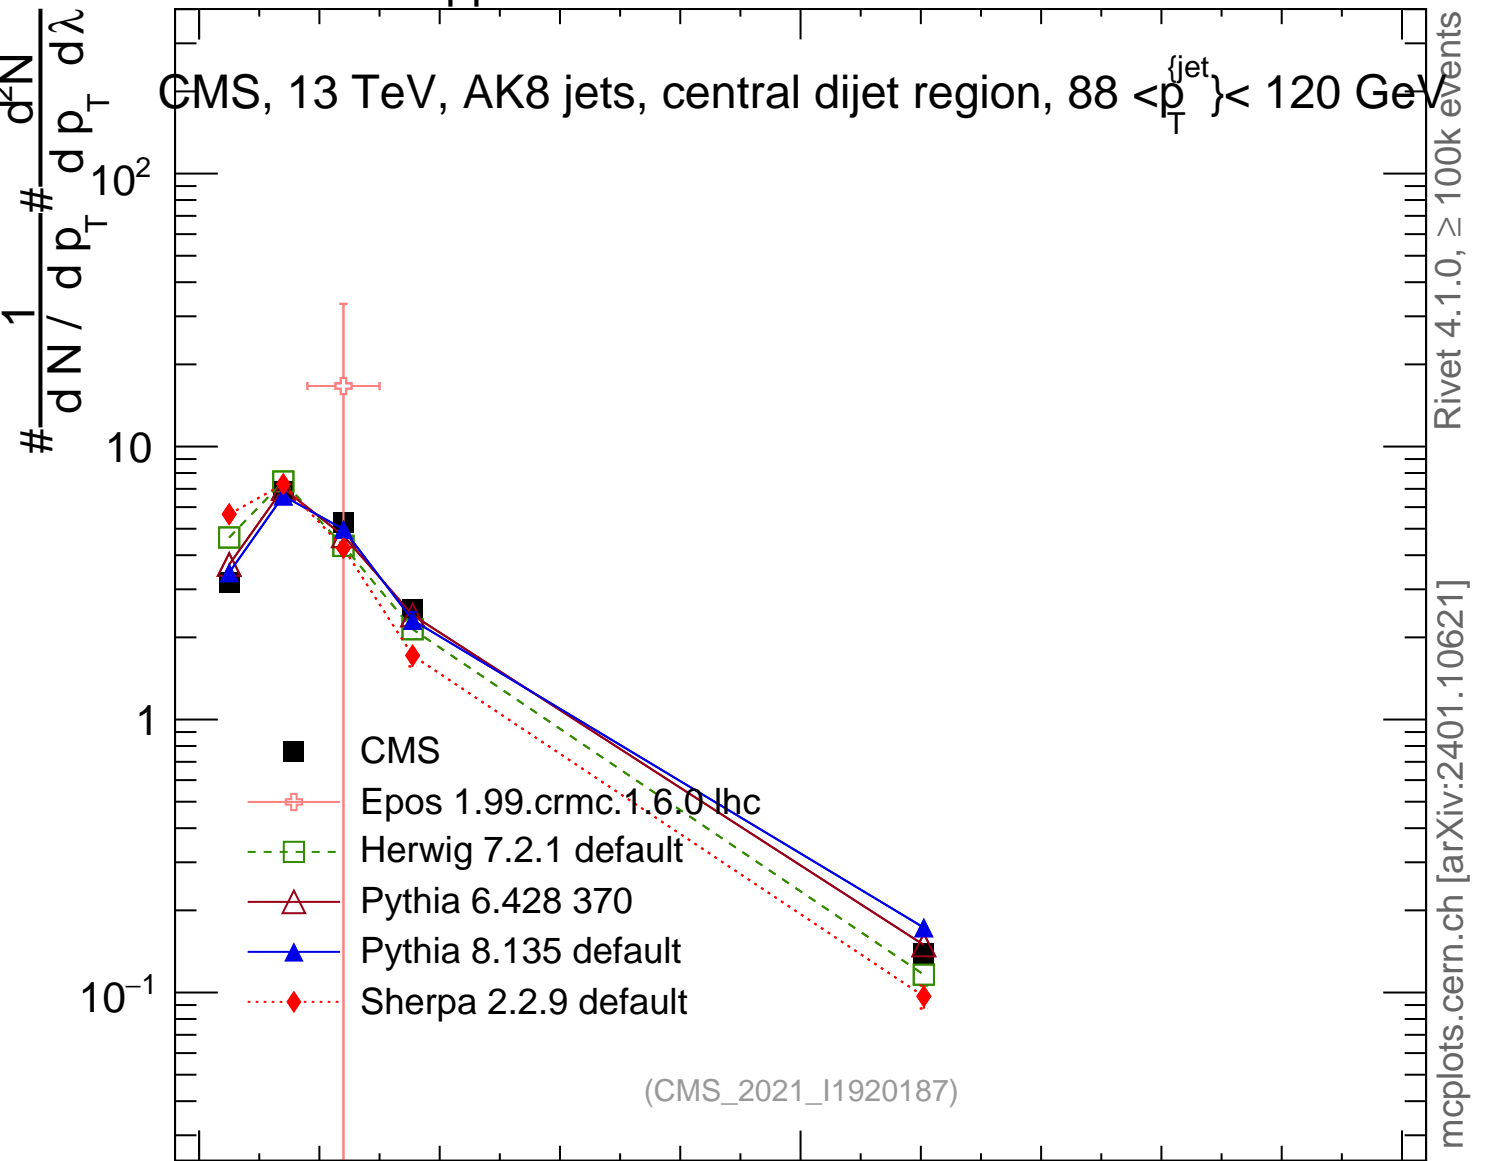

13000 GeV pp

Jets

CMS, 13 TeV, AK8 jets, central dijet region, $88 < p_T^{j_{jet}} < 120$ GeV

Rivet 4.1.0, ≥ 100k events
mcplots.cern.ch [arXiv:2401.10621]