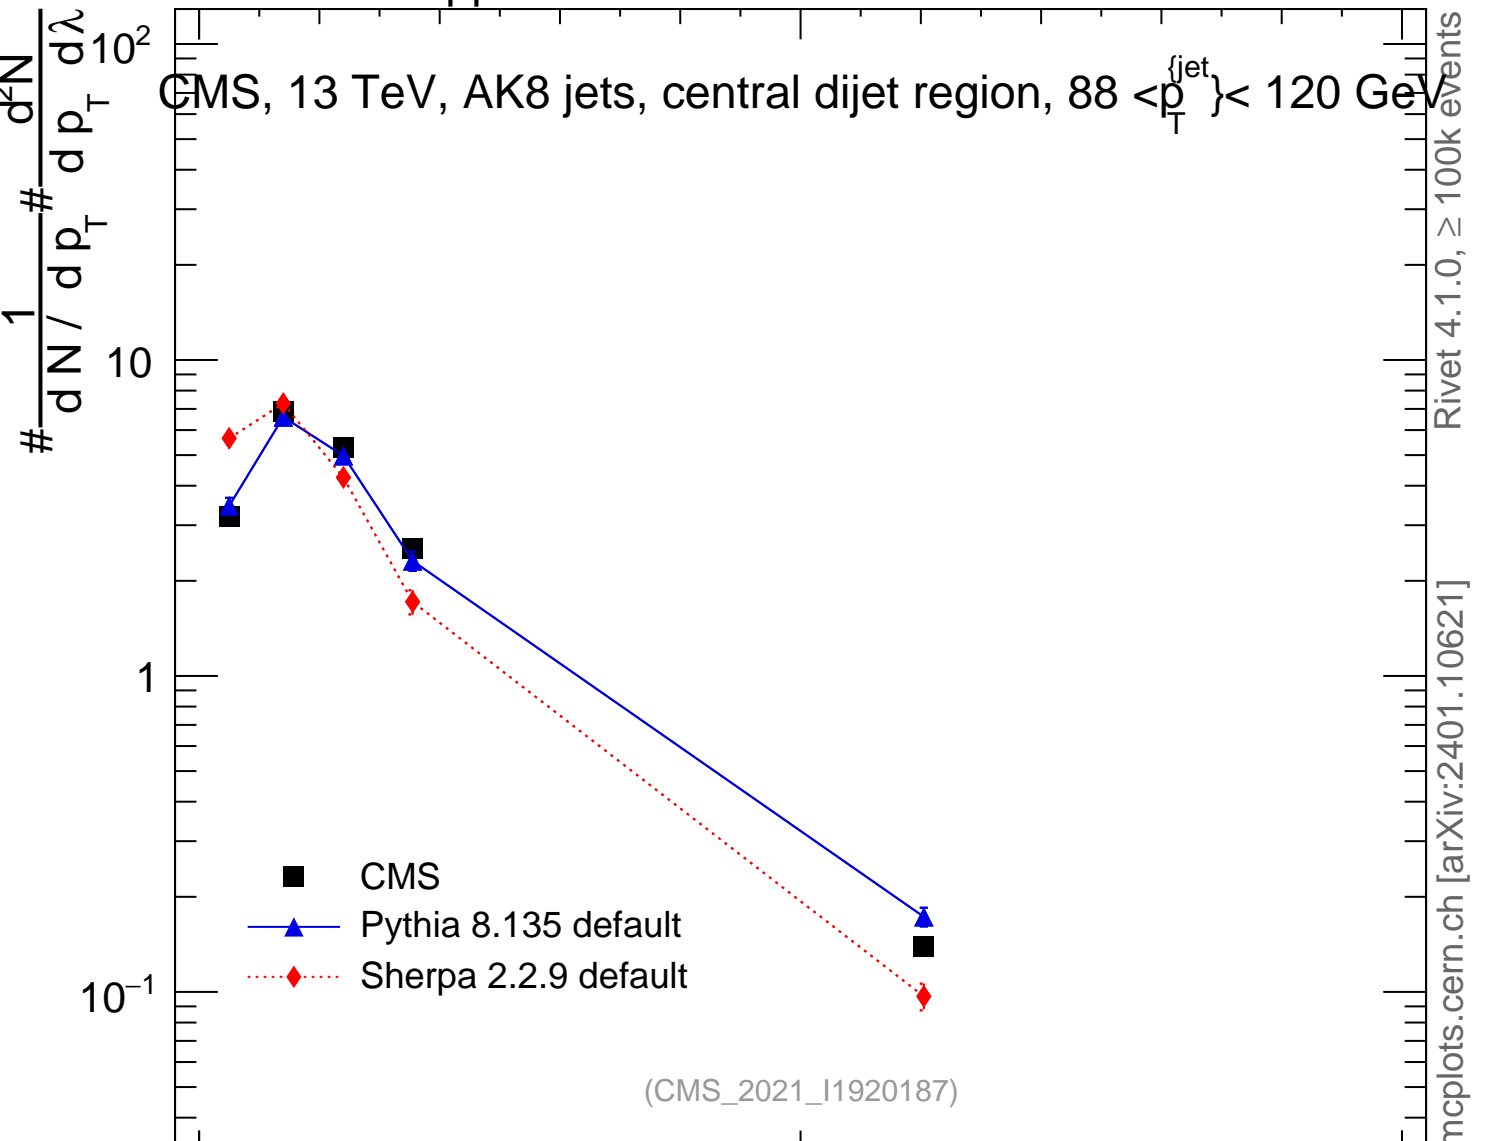

13000 GeV pp

Jets

CMS, 13 TeV, AK8 jets, central dijet region,  $88 < p_T^{jet} < 120$  GeV

Rivet 4.1.0, ≥ 100k events  
mcplots.cern.ch [arXiv:2401.10621]