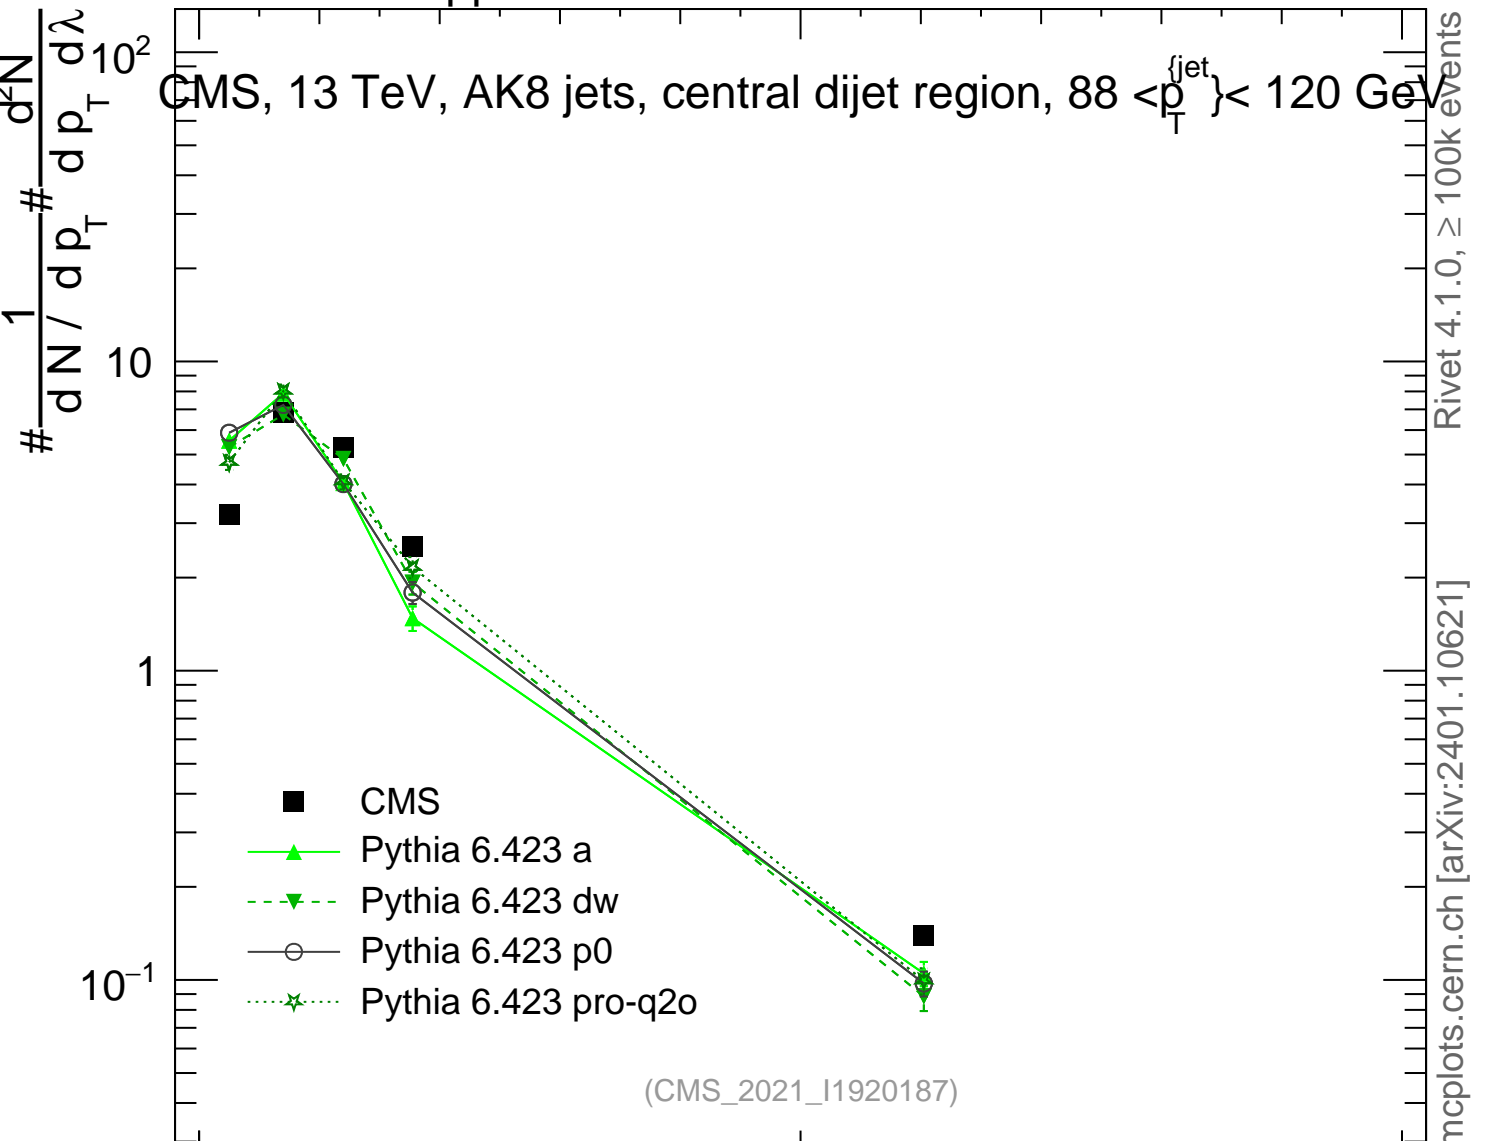

13000 GeV pp

Jets

CMS, 13 TeV, AK8 jets, central dijet region, $88 < p_T^{jet} < 120$ GeV

Rivet 4.1.0, ≥ 100k events
mcplots.cern.ch [arXiv:2401.10621]