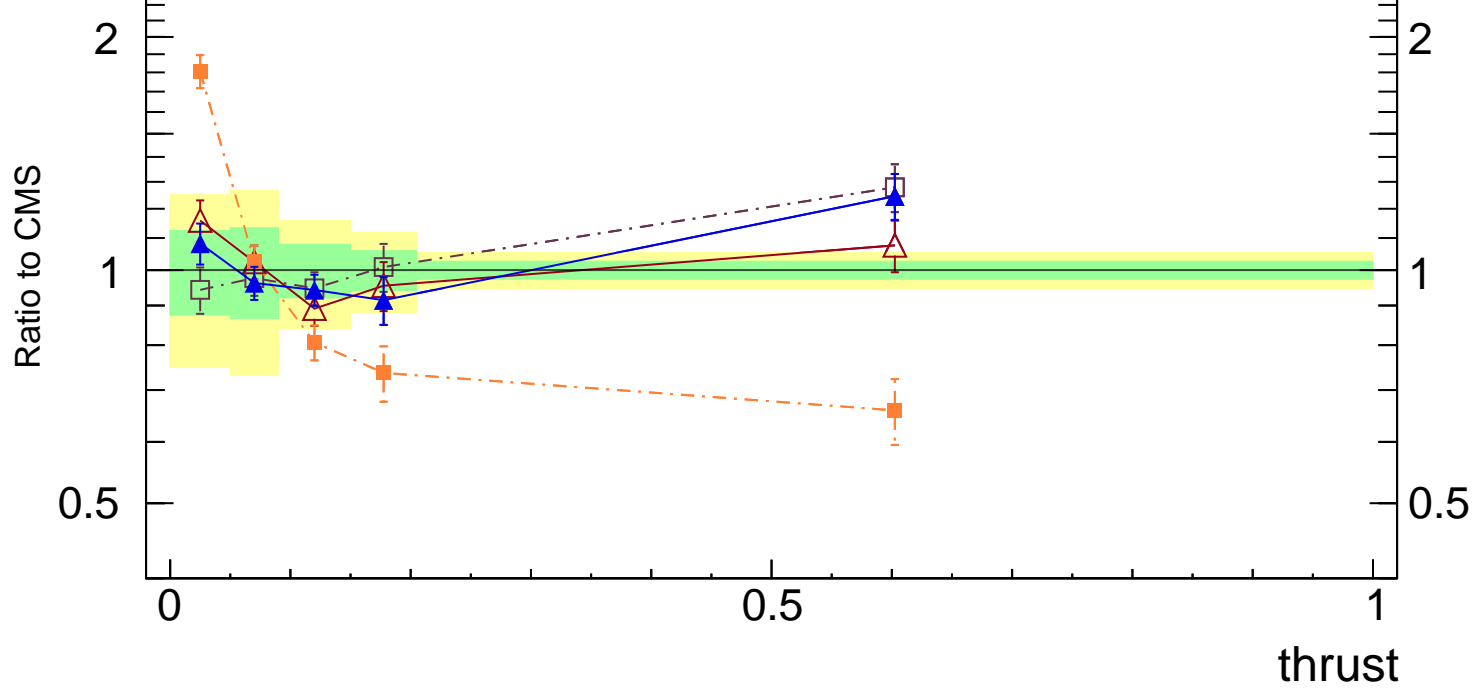

13000 GeV pp

Jets

CMS, 13 TeV, AK8 jets, central dijet region,  $88 < p_T^{jet} < 120$  GeV

Rivet 4.1.0, ≥ 100k events  
mcplots.cern.ch [arXiv:2401.10621]