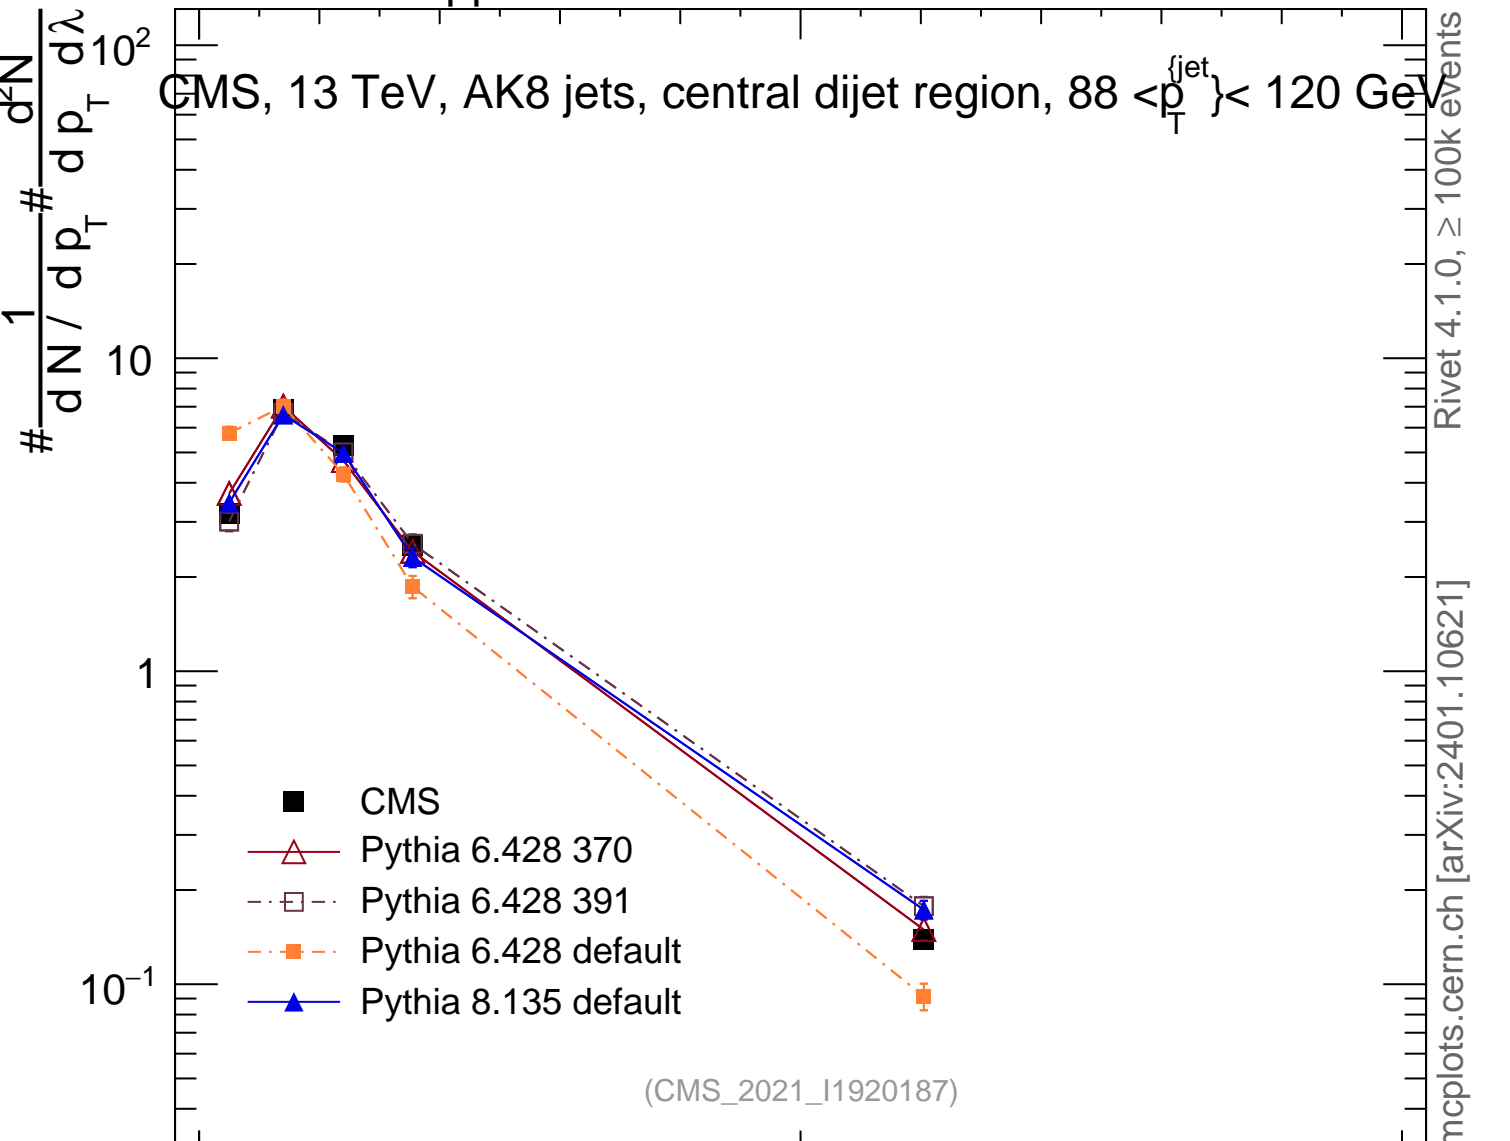

13000 GeV pp

Jets

CMS, 13 TeV, AK8 jets, central dijet region,  $88 < p_T^{jet} < 120$  GeV

Rivet 4.1.0, ≥ 100k events  
mcplots.cern.ch [arXiv:2401.10621]