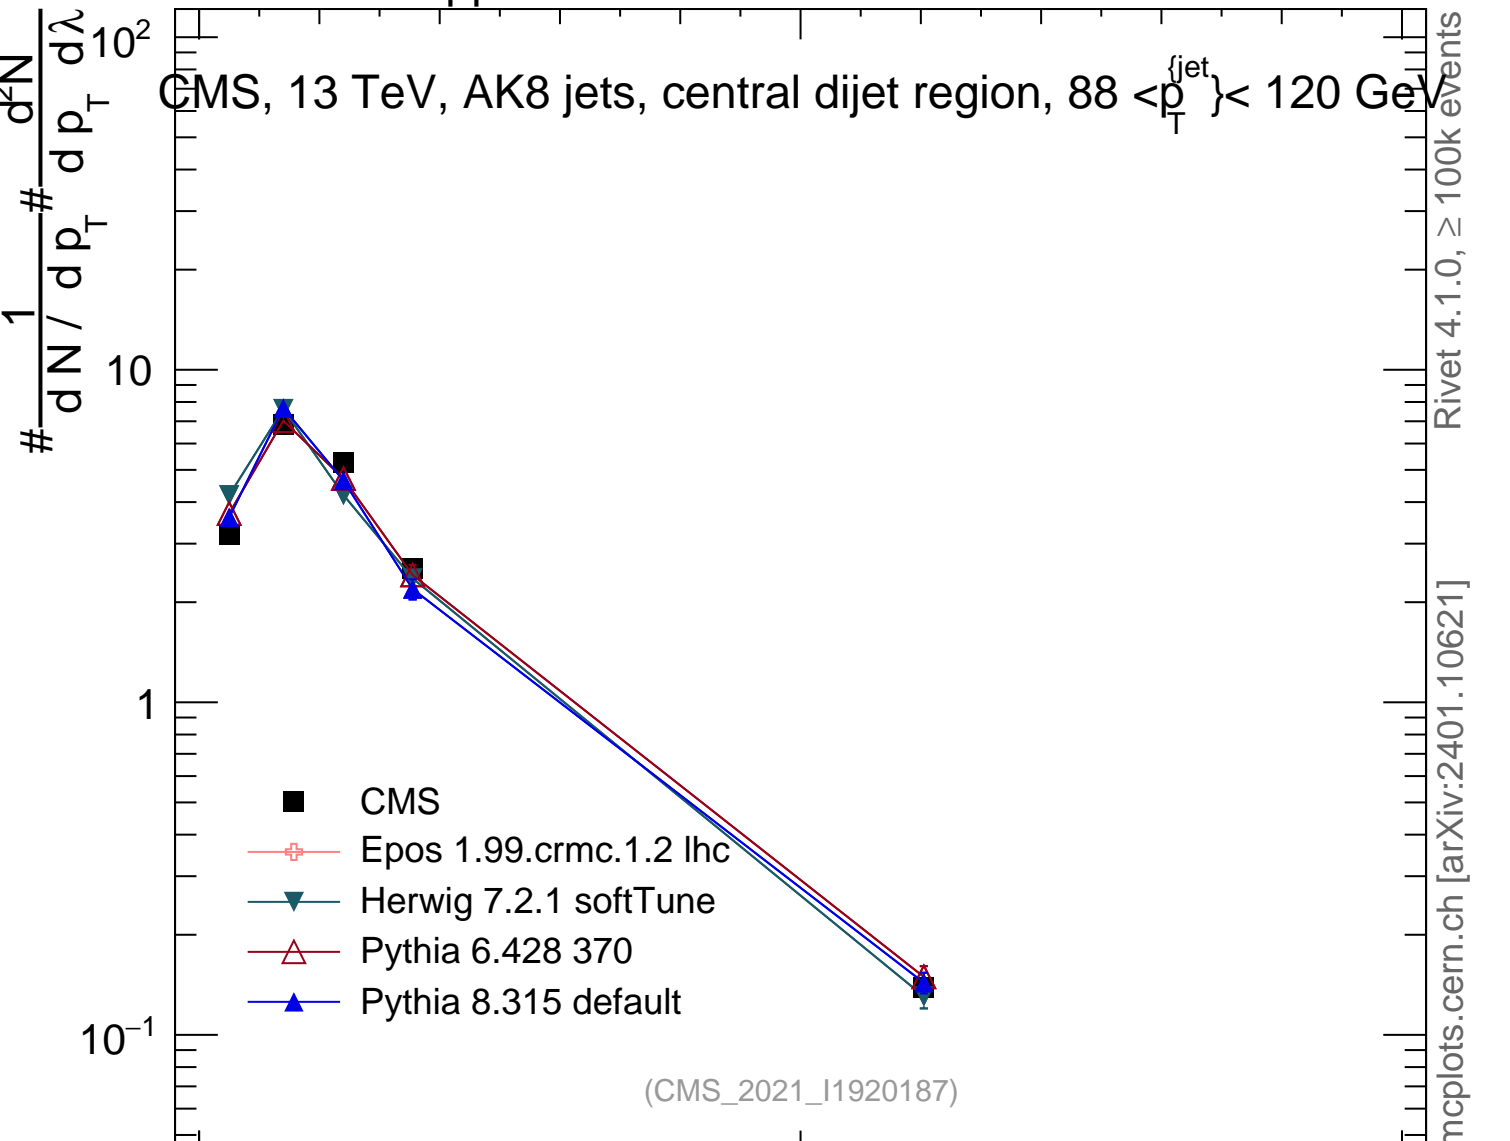

13000 GeV pp

Jets

CMS, 13 TeV, AK8 jets, central dijet region,  $88 < p_T^{jet} < 120$  GeV

Rivet 4.1.0, ≥ 100k events  
mcplots.cern.ch [arXiv:2401.10621]