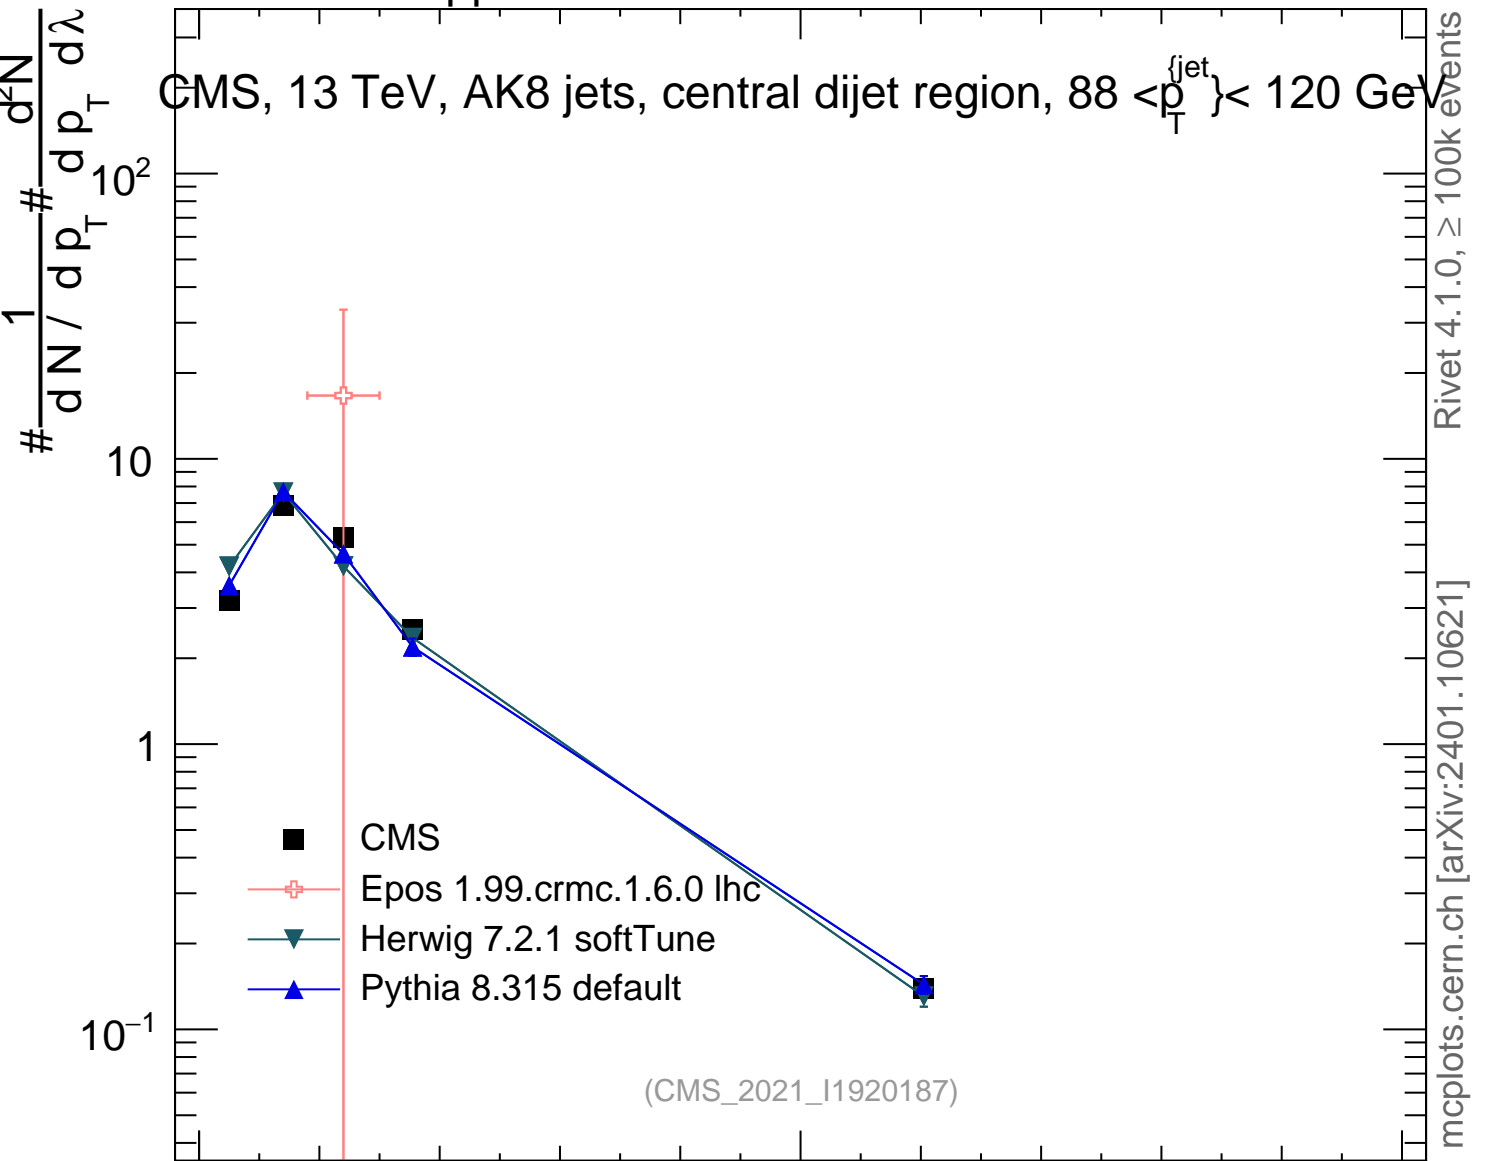

13000 GeV pp

Jets

CMS, 13 TeV, AK8 jets, central dijet region, $88 < p_T^{jet} < 120$ GeV

Rivet 4.1.0, ≥ 100k events
mcplots.cern.ch [arXiv:2401.10621]