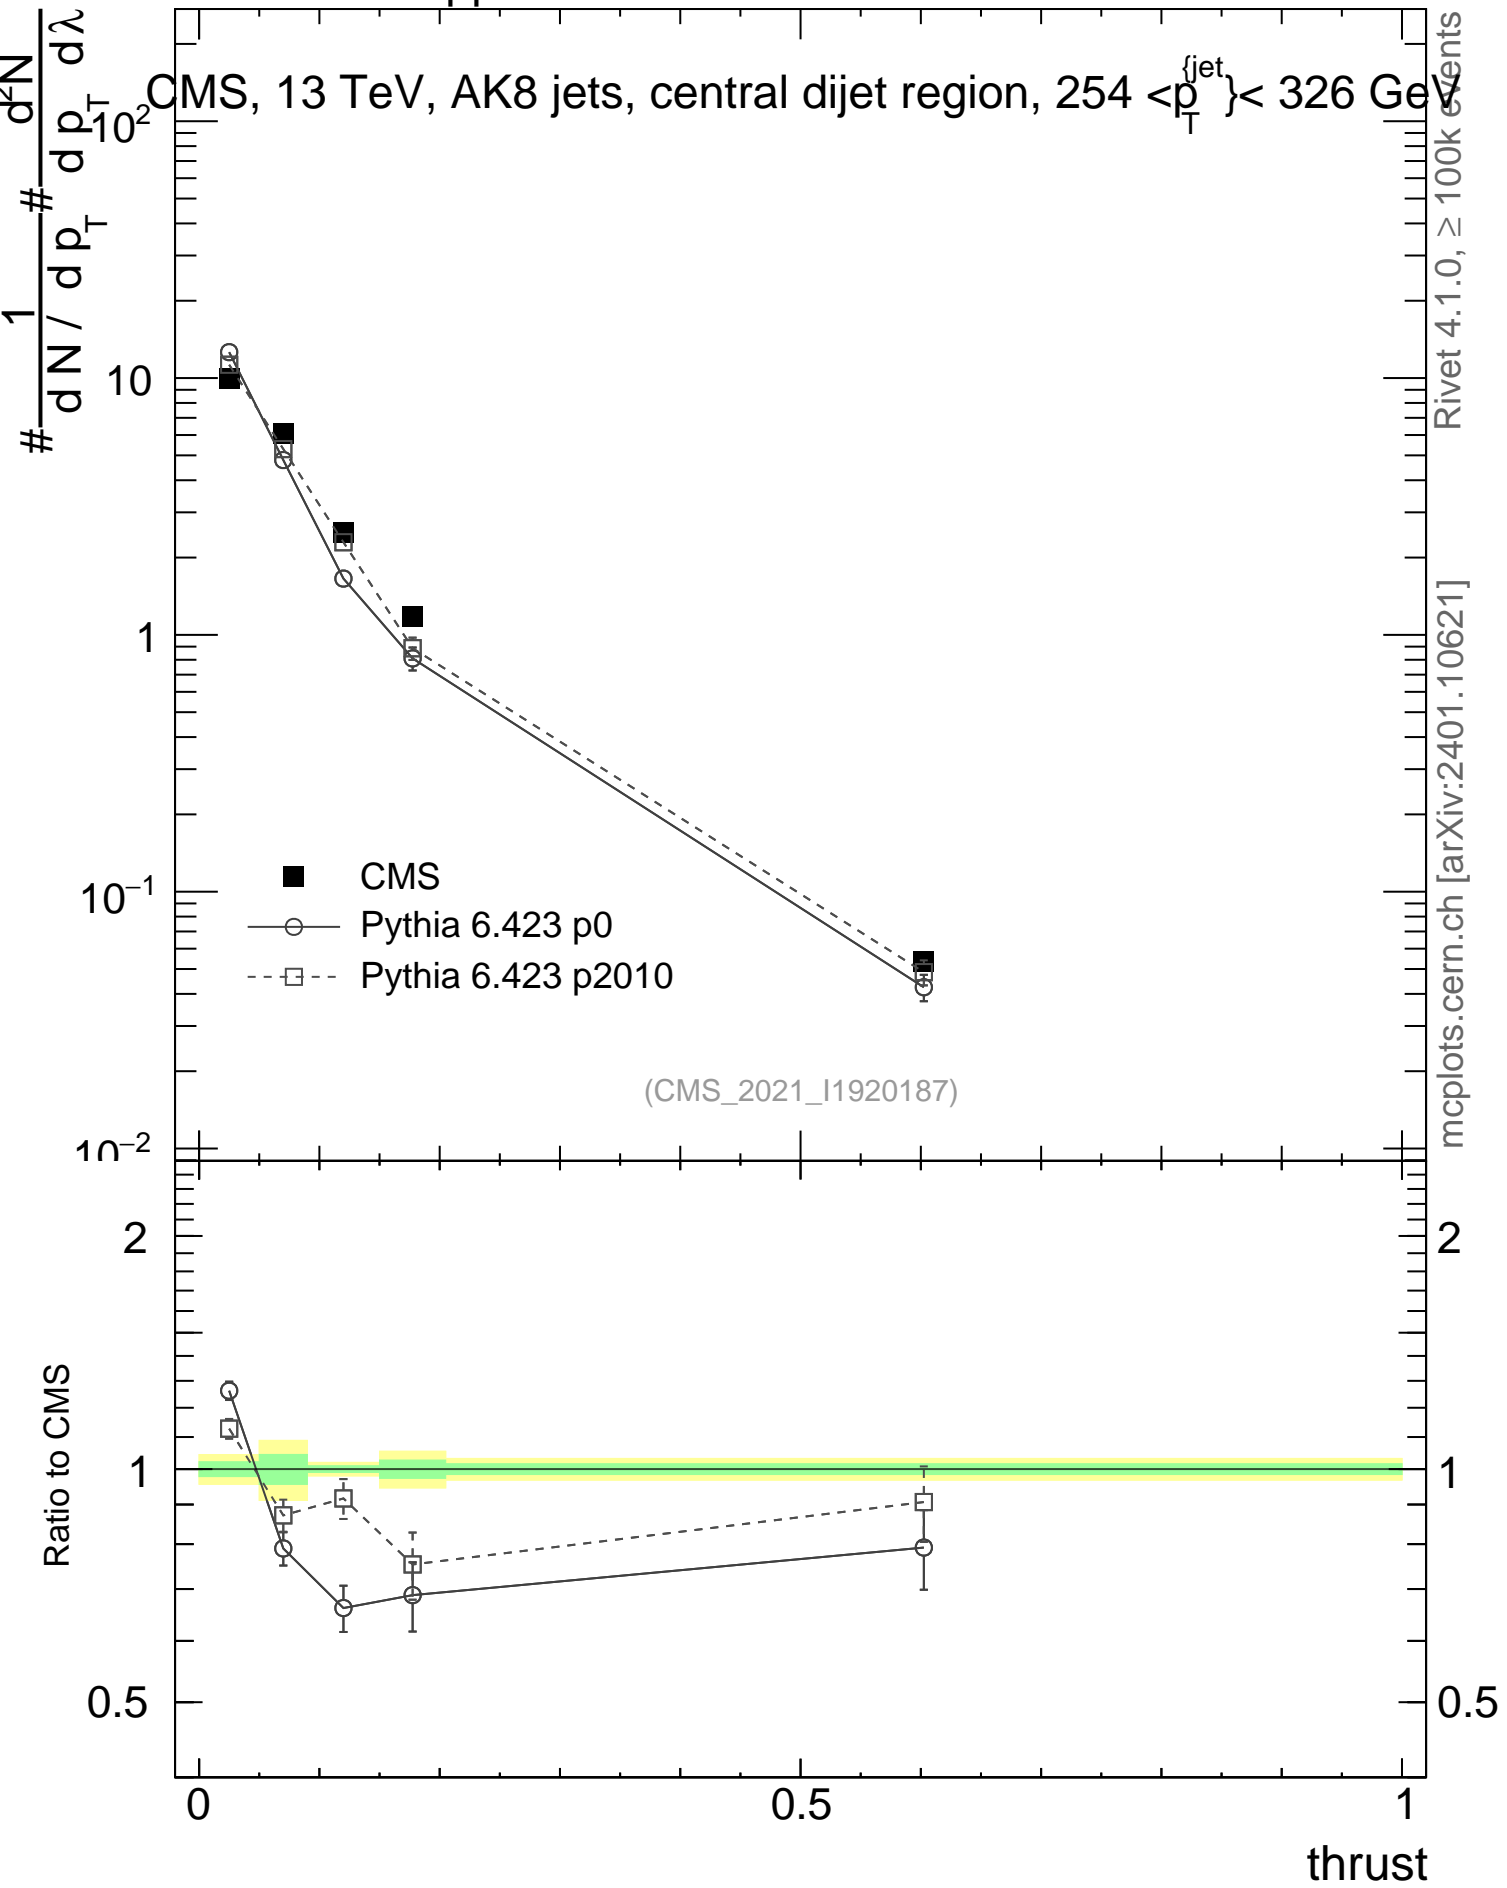

13000 GeV pp

Jets

CMS, 13 TeV, AK8 jets, central dijet region, $254 < p_T^{\text{jets}} < 326$ GeV

mcplots.cern.ch [arXiv:2401.10621]

Rivet 4.1.0, $\geq 100k$ events