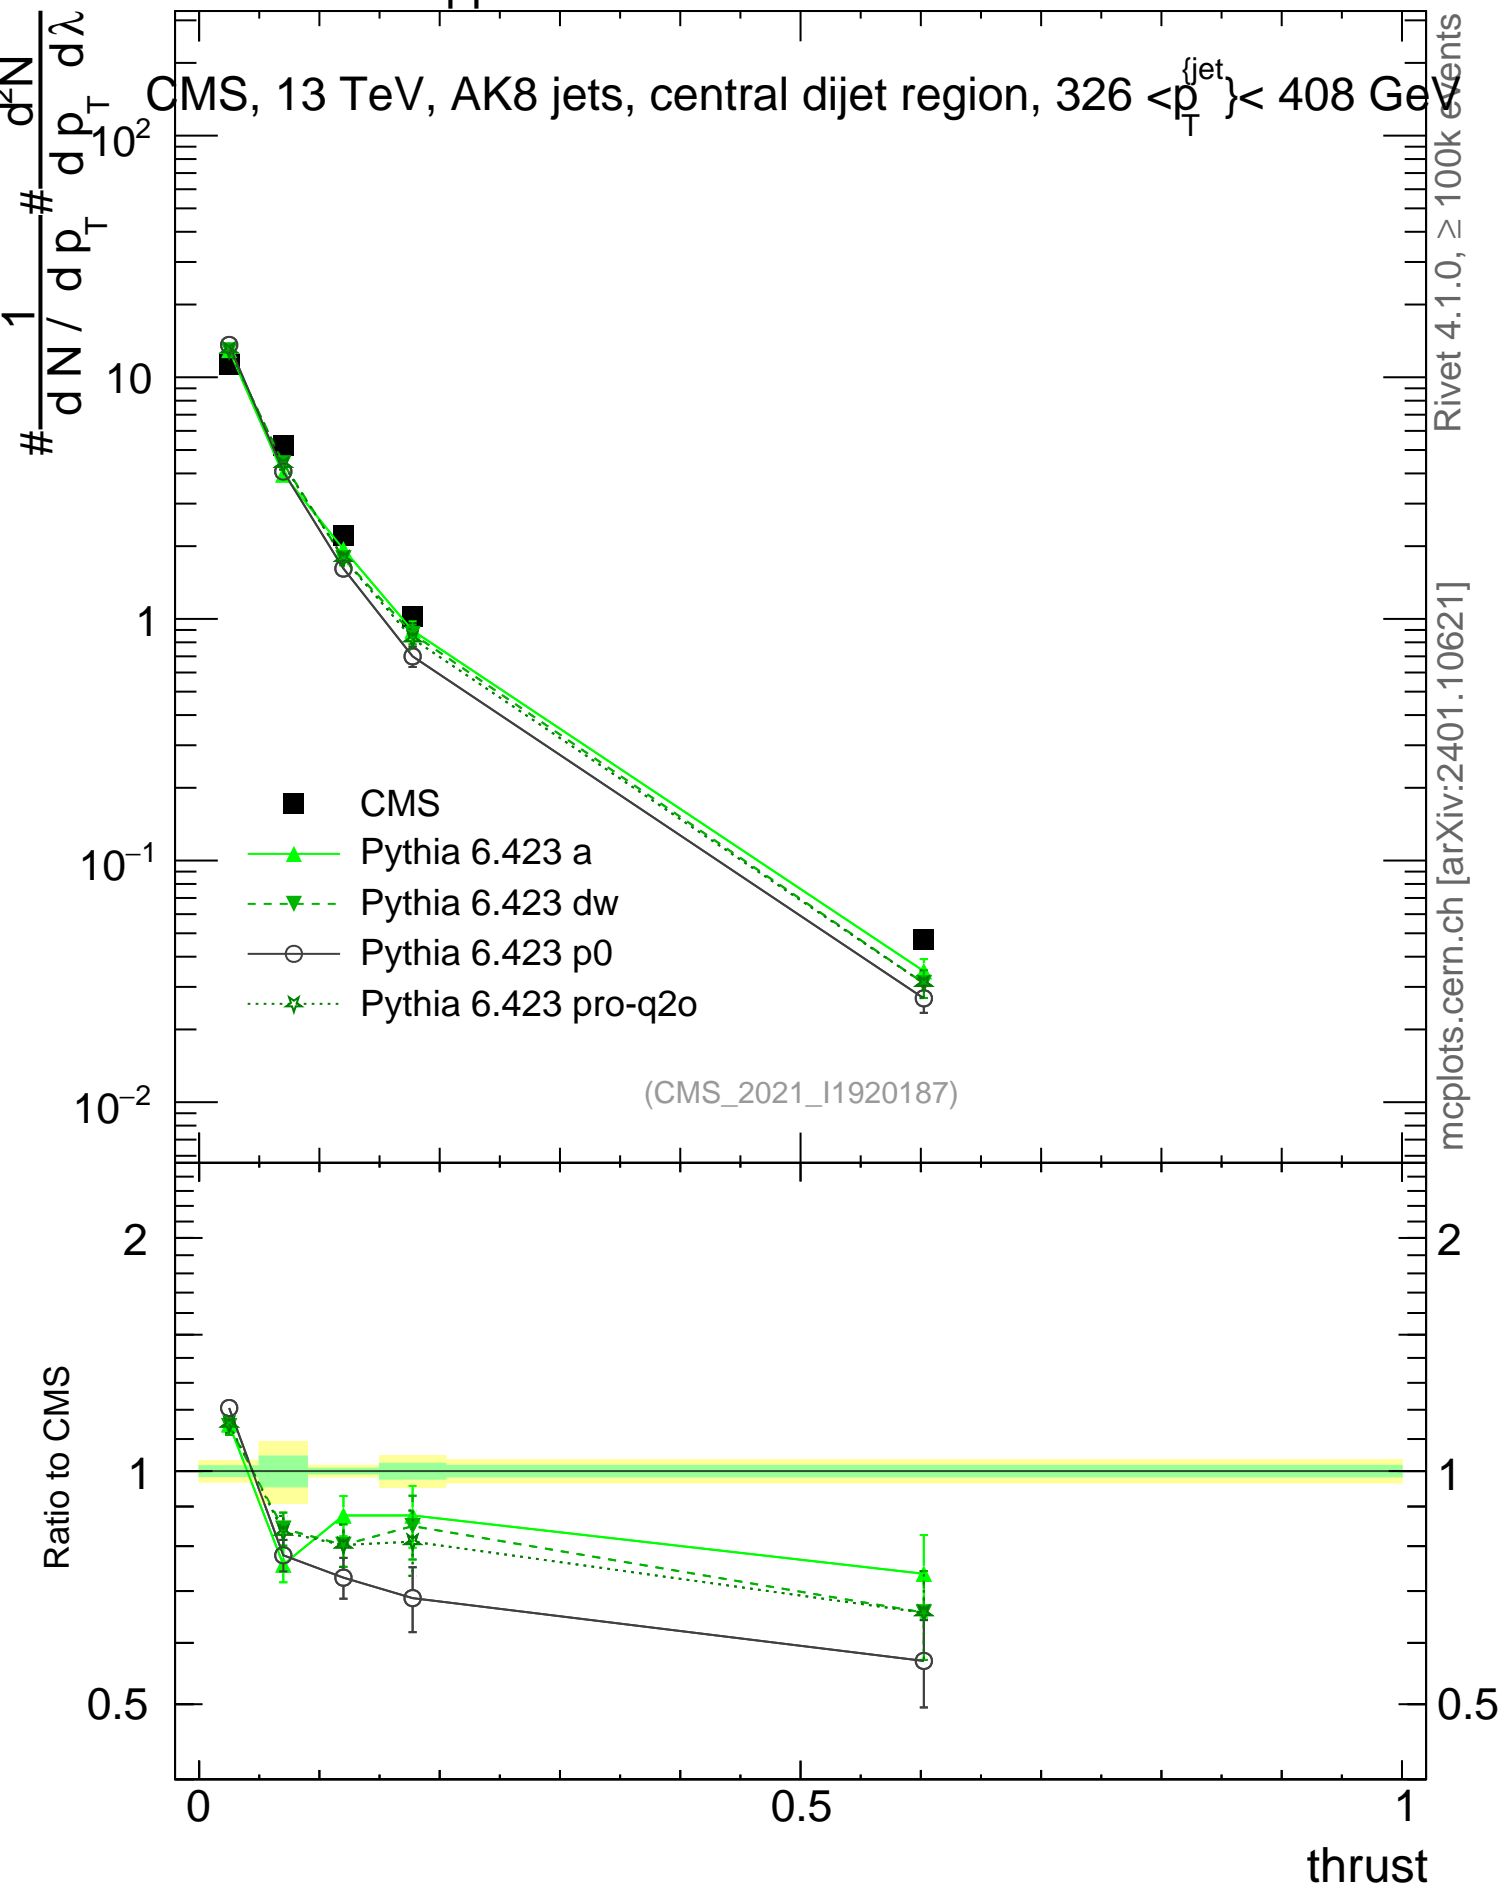

13000 GeV pp

Jets

CMS, 13 TeV, AK8 jets, central dijet region, $326 < p_T^{\text{jets}} < 408$ GeV

mcplots.cern.ch [arXiv:2401.10621]

Rivet 4.1.0, ≥ 100k events