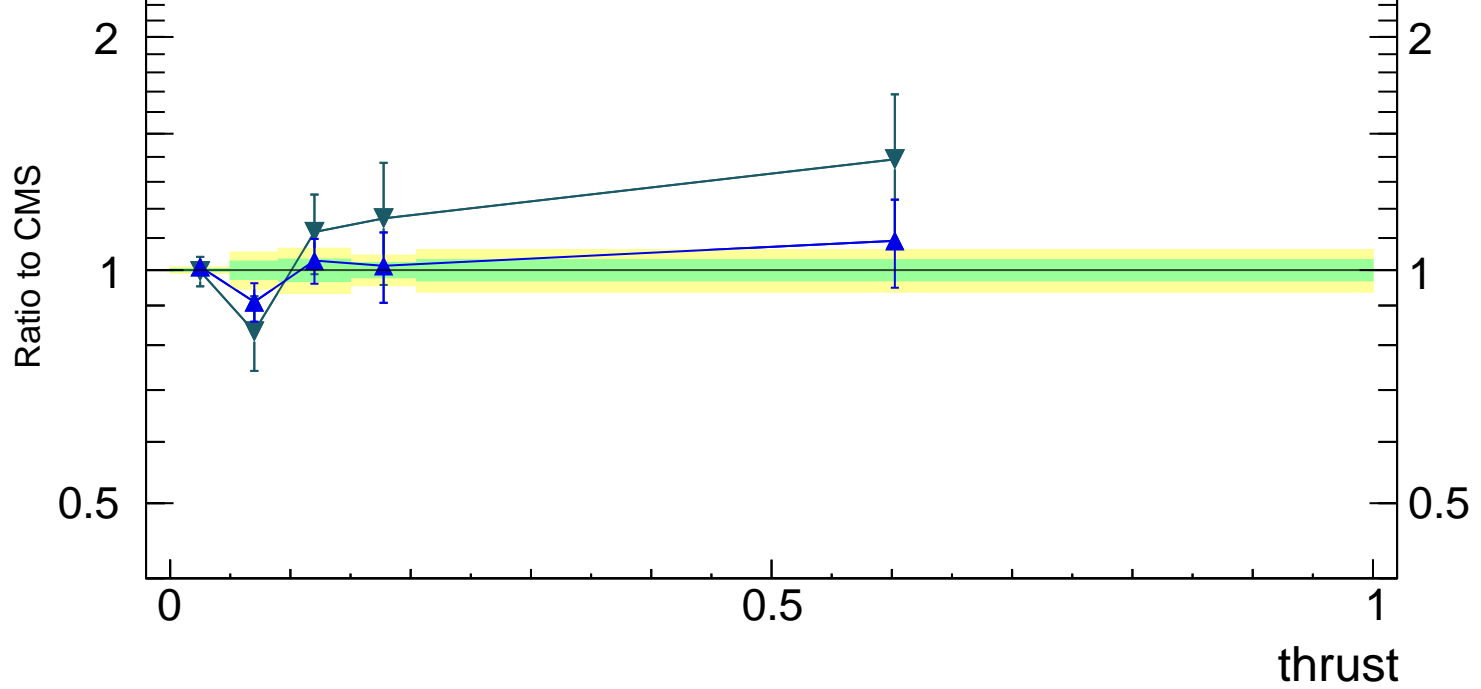

13000 GeV pp

Jets

CMS, 13 TeV, AK8 jets, central dijet region,  $800 < p_T^{jet} < 1000$  GeV

Rivet 4.1.0, ≥ 31k events  
mcplots.cern.ch [arXiv:2401.10621]