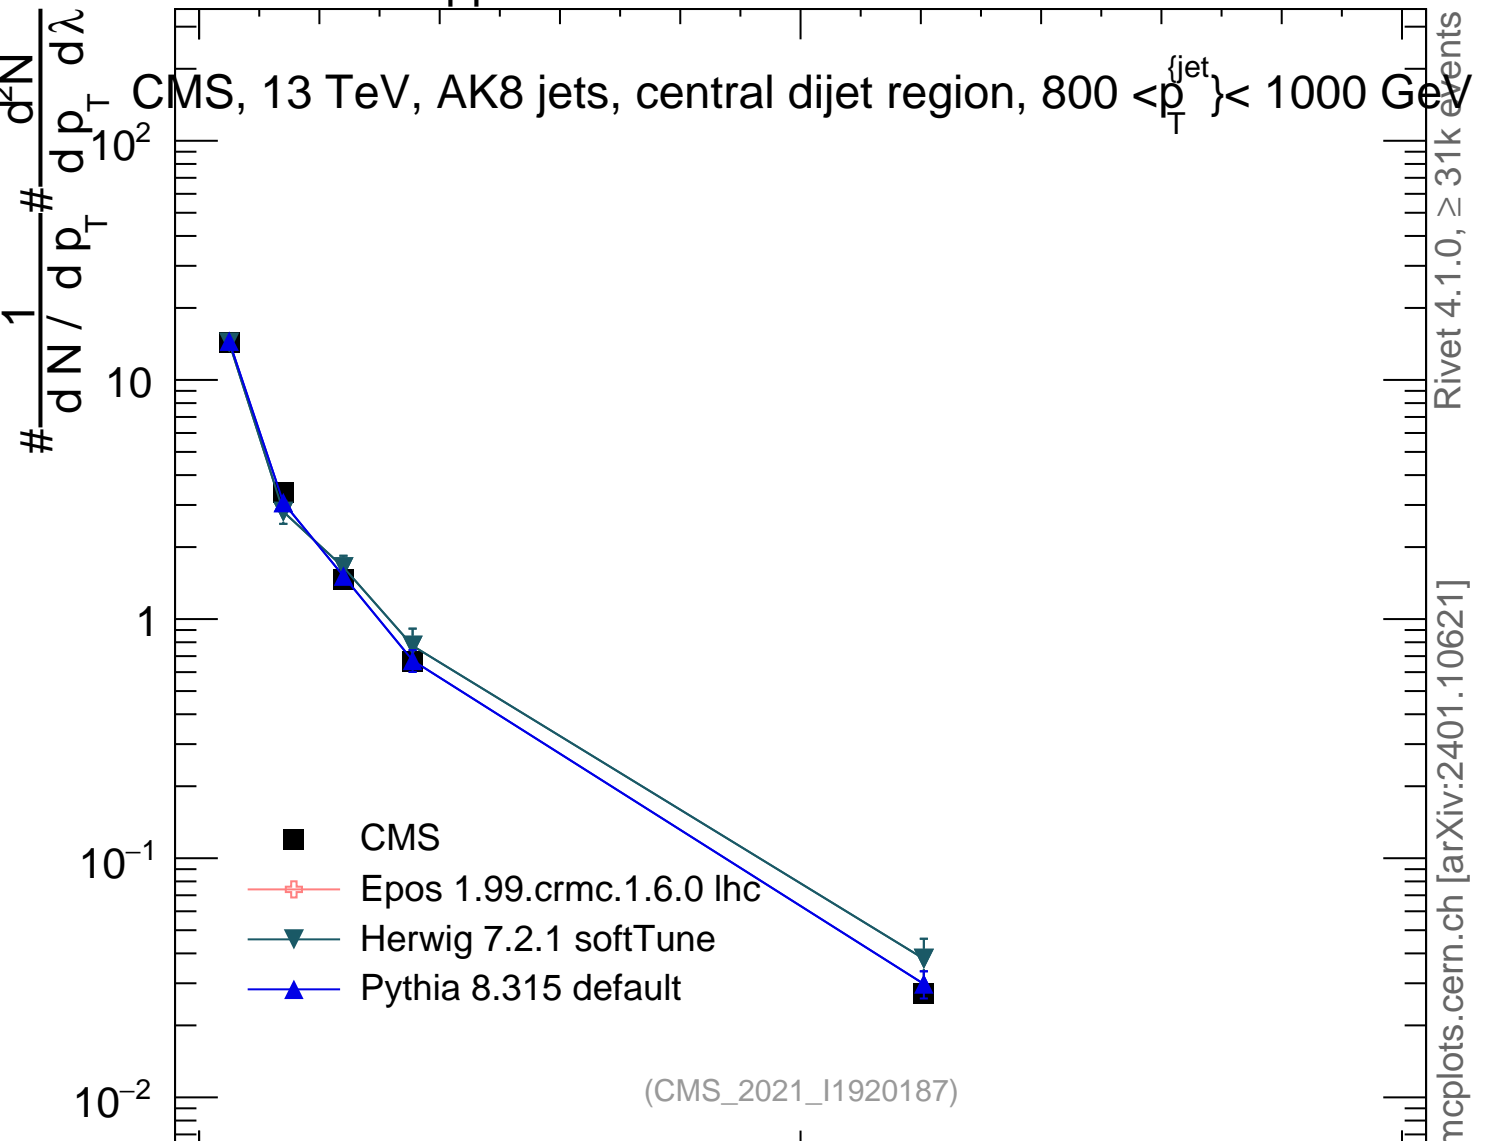

13000 GeV pp

Jets

CMS, 13 TeV, AK8 jets, central dijet region,  $800 < p_T^{jet} < 1000$  GeV

Rivet 4.1.0, ≥ 31k events  
mcplots.cern.ch [arXiv:2401.10621]