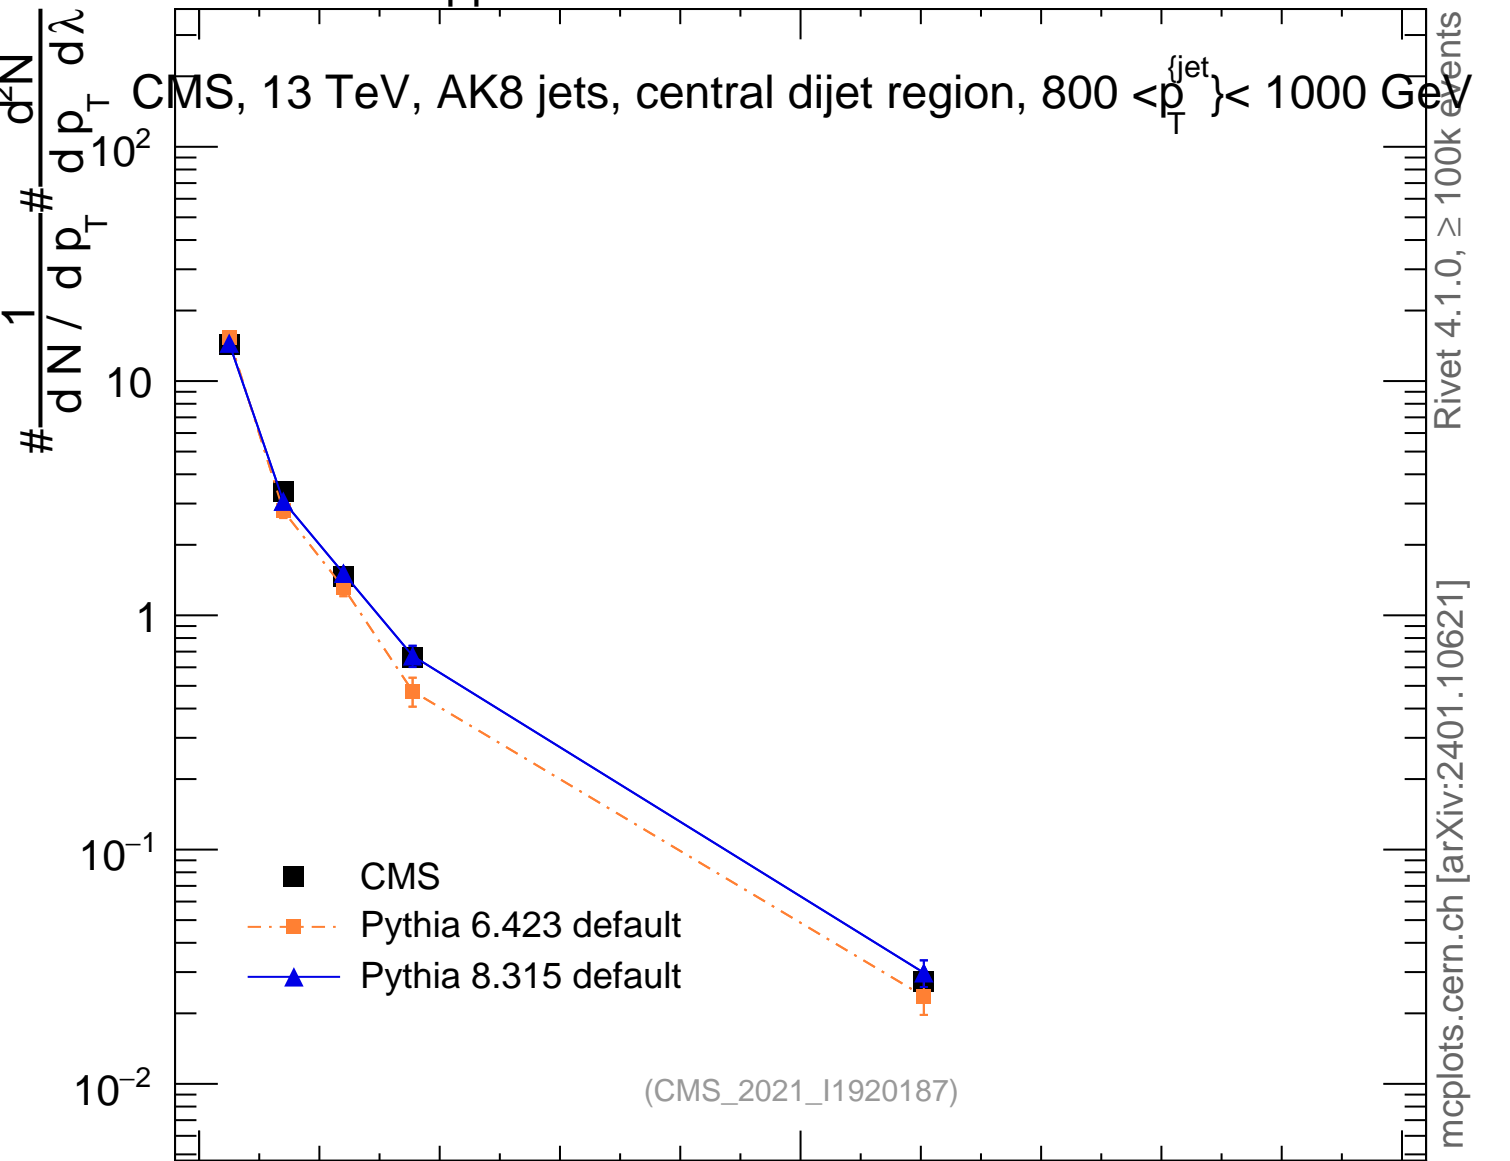

13000 GeV pp

Jets

CMS, 13 TeV, AK8 jets, central dijet region, $800 < p_T^{jet} < 1000$ GeV

Rivet 4.1.0, ≥ 100k events
mcplots.cern.ch [arXiv:2401.10621]