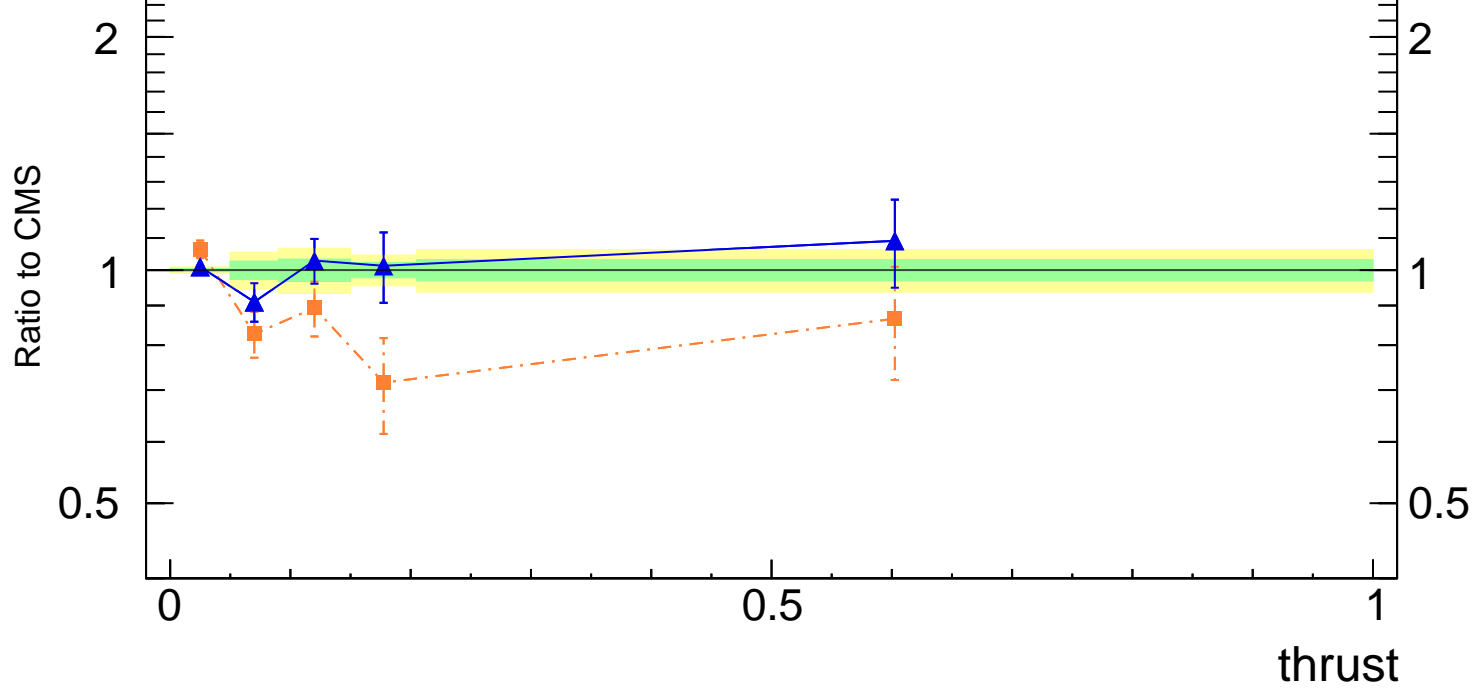

13000 GeV pp

Jets

CMS, 13 TeV, AK8 jets, central dijet region, $800 < p_T^{jet} < 1000$ GeV

Rivet 4.1.0, ≥ 100k events
mcplots.cern.ch [arXiv:2401.10621]