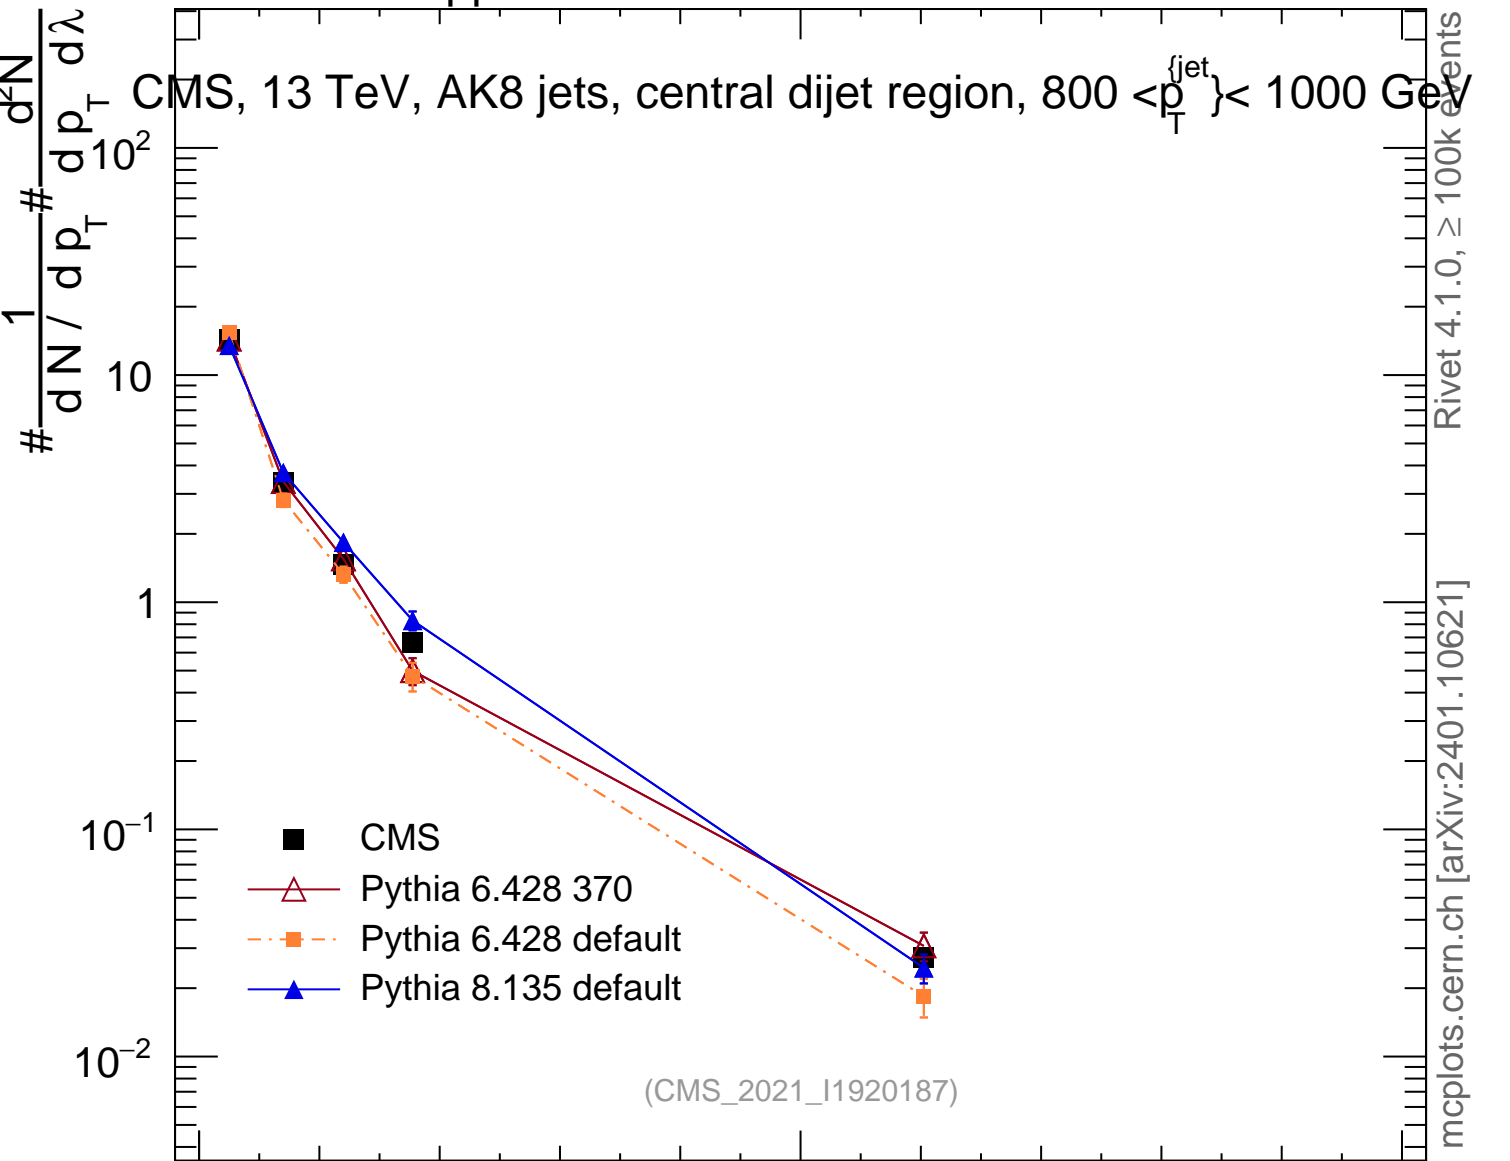

13000 GeV pp

Jets

CMS, 13 TeV, AK8 jets, central dijet region,  $800 < p_T^{jet} < 1000$  GeV

Rivet 4.1.0, ≥ 100k events  
mcplots.cern.ch [arXiv:2401.10621]