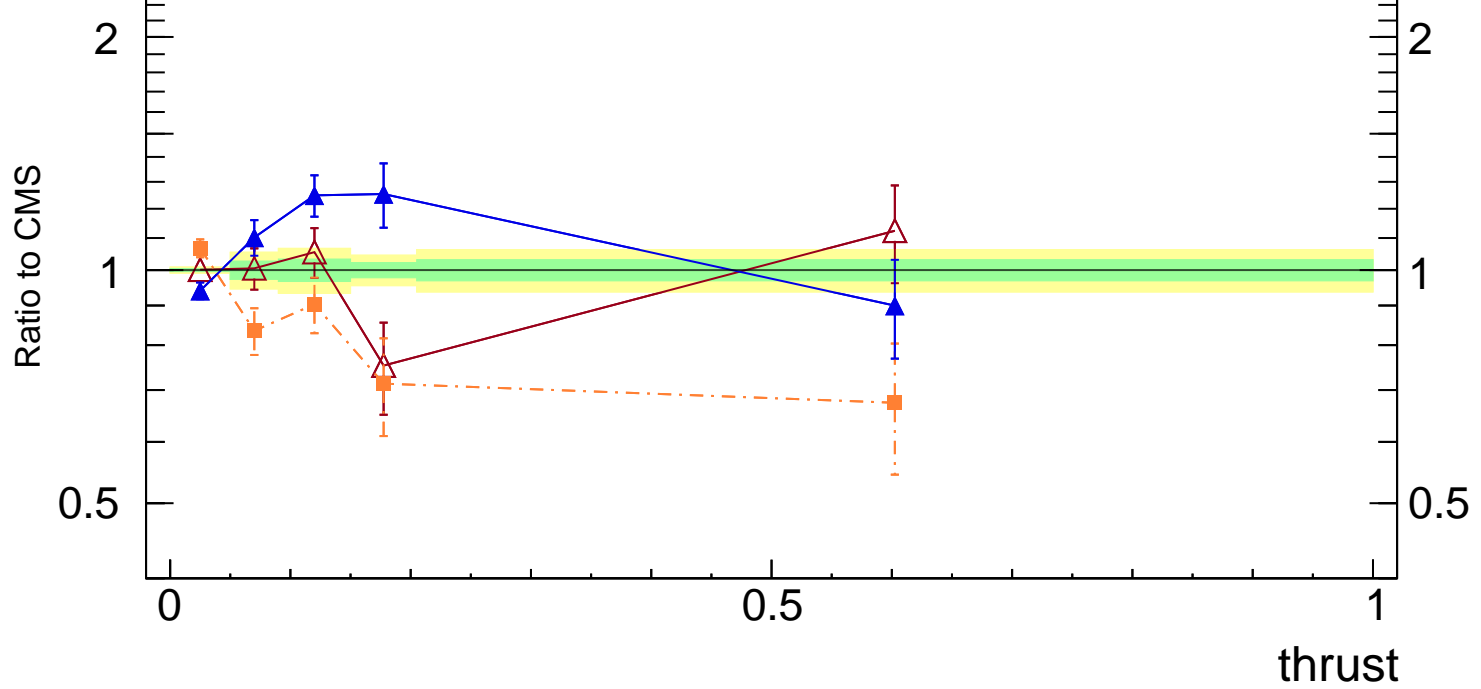

13000 GeV pp

Jets

CMS, 13 TeV, AK8 jets, central dijet region,  $800 < p_T^{jet} < 1000$  GeV

Rivet 4.1.0, ≥ 100k events  
mcplots.cern.ch [arXiv:2401.10621]