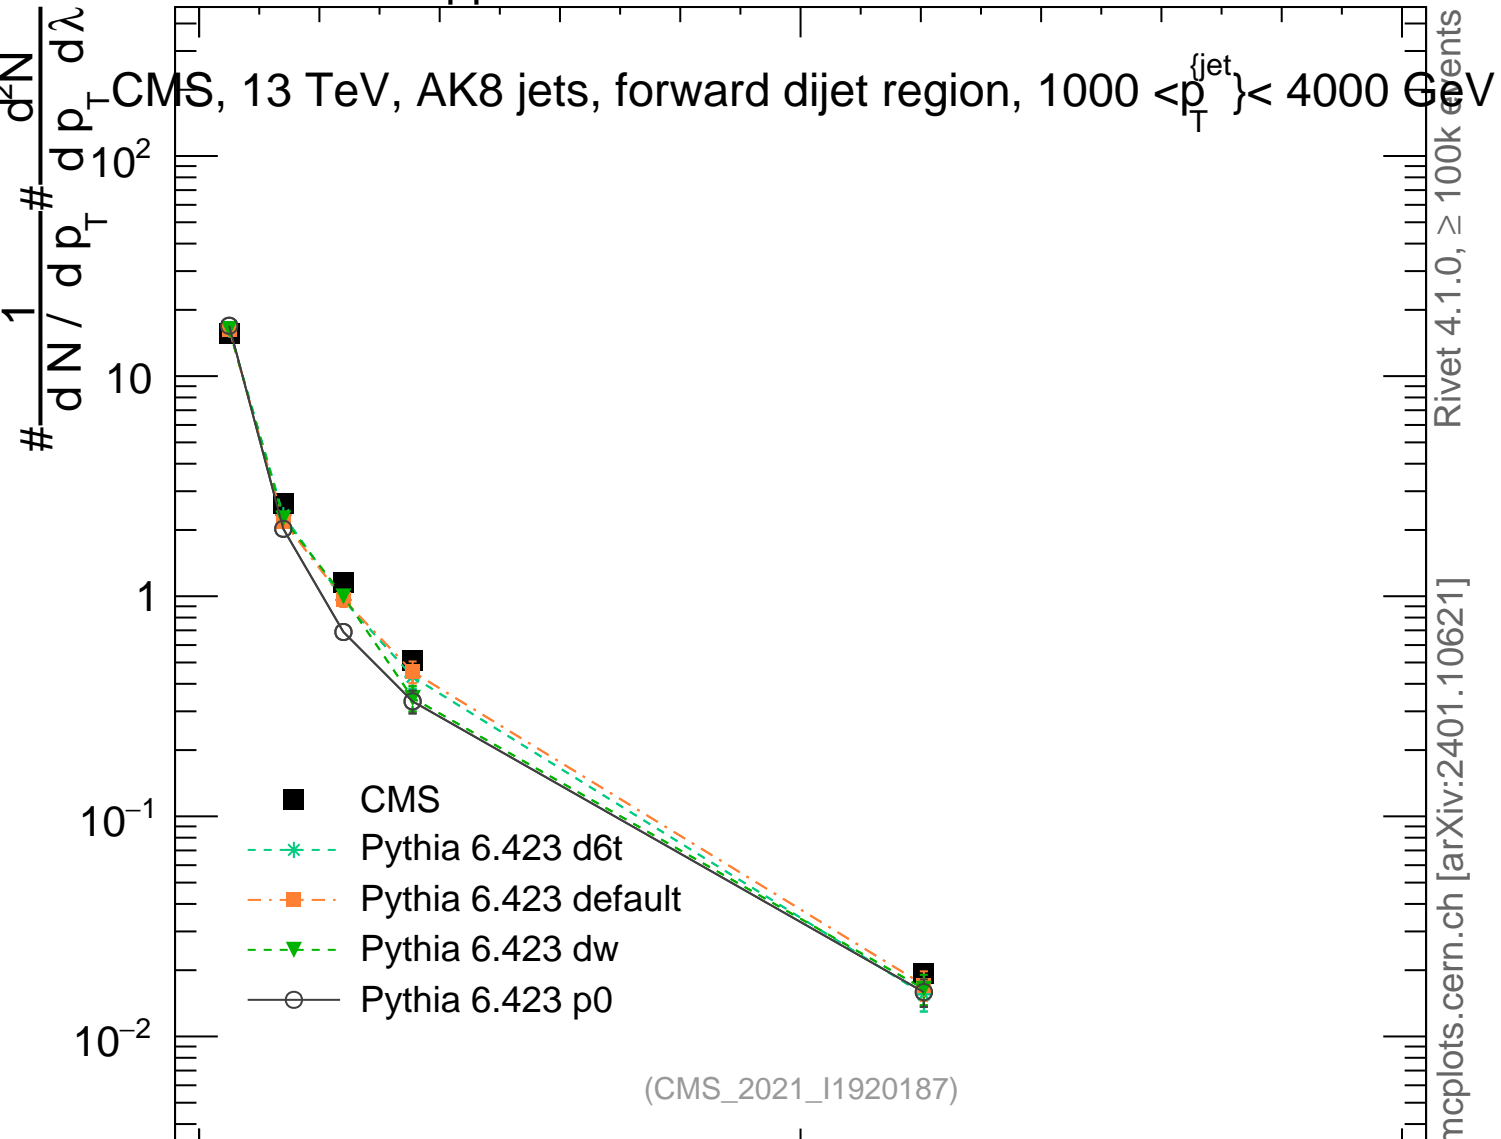

13000 GeV pp

Jets

CMS, 13 TeV, AK8 jets, forward dijet region, $1000 < p_T^{(jet)} < 4000$ GeV

Rivet 4.1.0, ≥ 100k events
mcplots.cern.ch [arXiv:2401.10621]