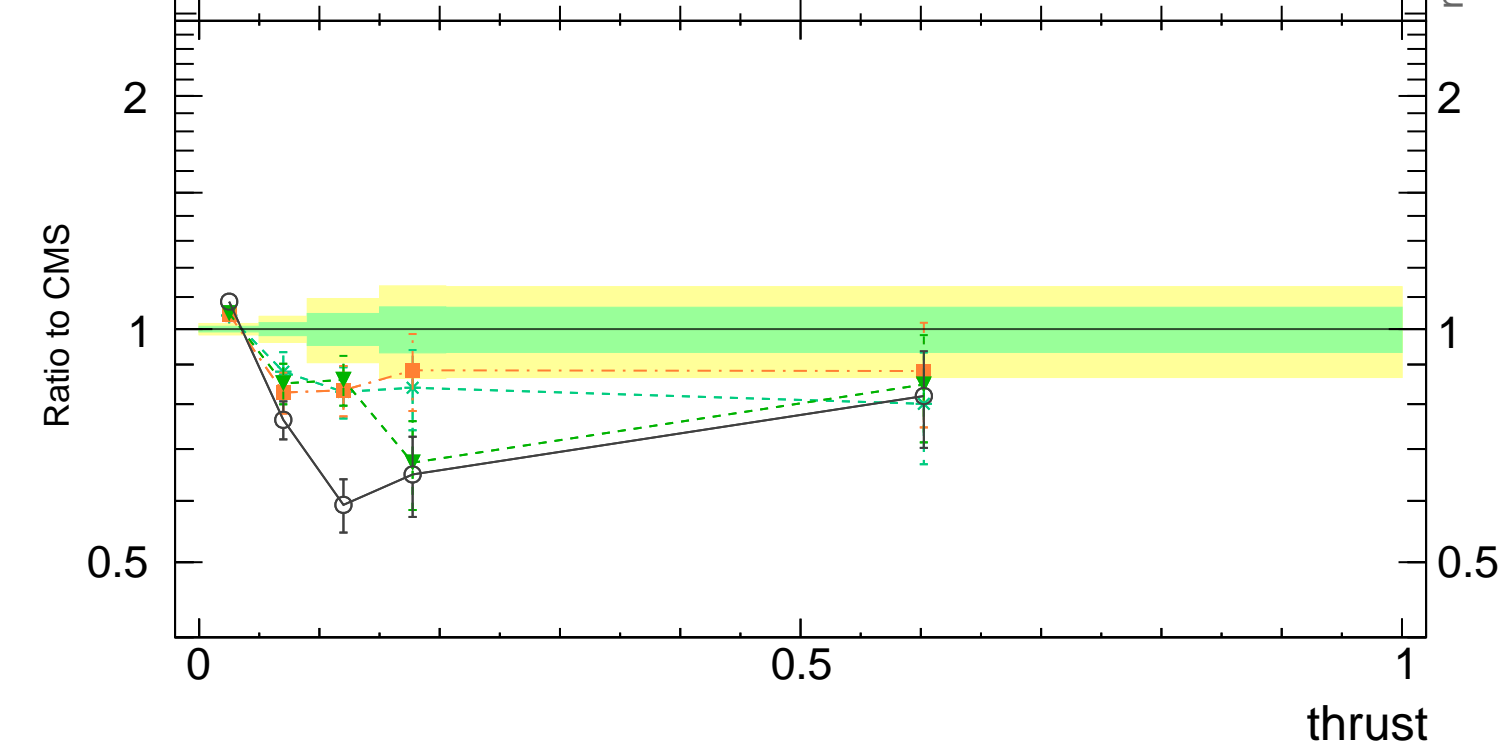

13000 GeV pp

Jets

CMS, 13 TeV, AK8 jets, forward dijet region, $1000 < p_T^{(jet)} < 4000$ GeV

Rivet 4.1.0, ≥ 100k events
mcplots.cern.ch [arXiv:2401.10621]