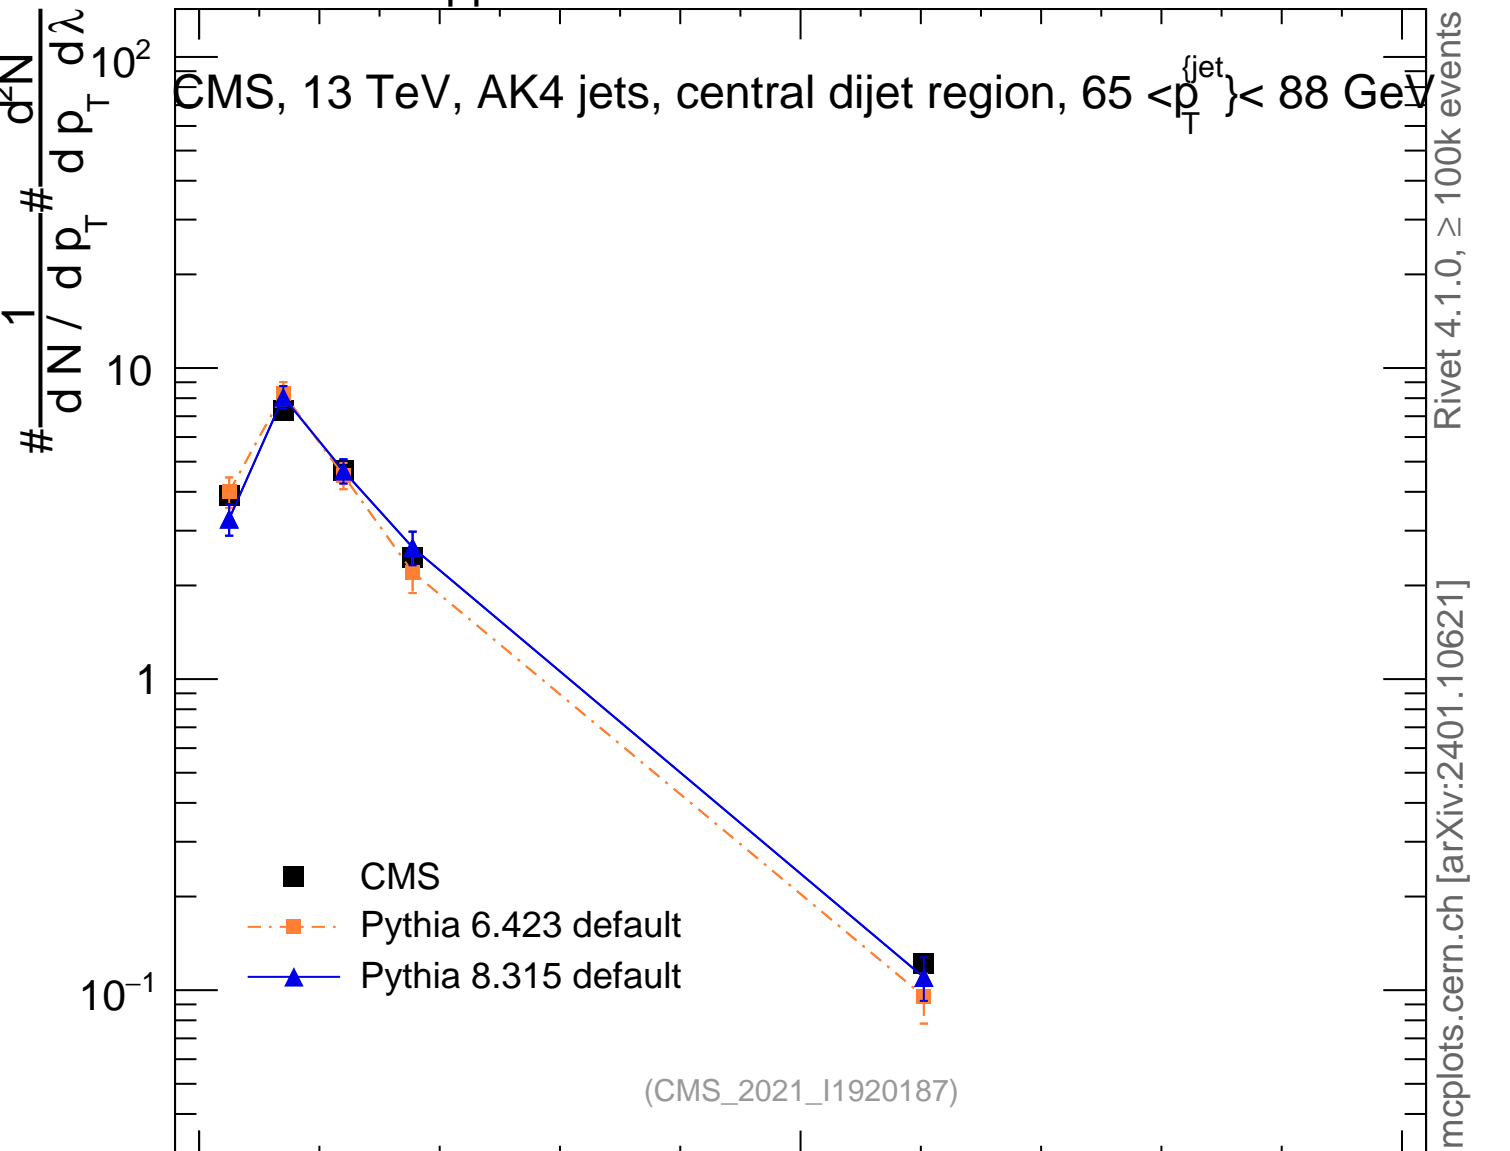

13000 GeV pp

Jets

CMS, 13 TeV, AK4 jets, central dijet region, $65 < p_T^{\text{jets}} < 88$ GeV

Rivet 4.1.0, ≥ 100k events
mcplots.cern.ch [arXiv:2401.10621]