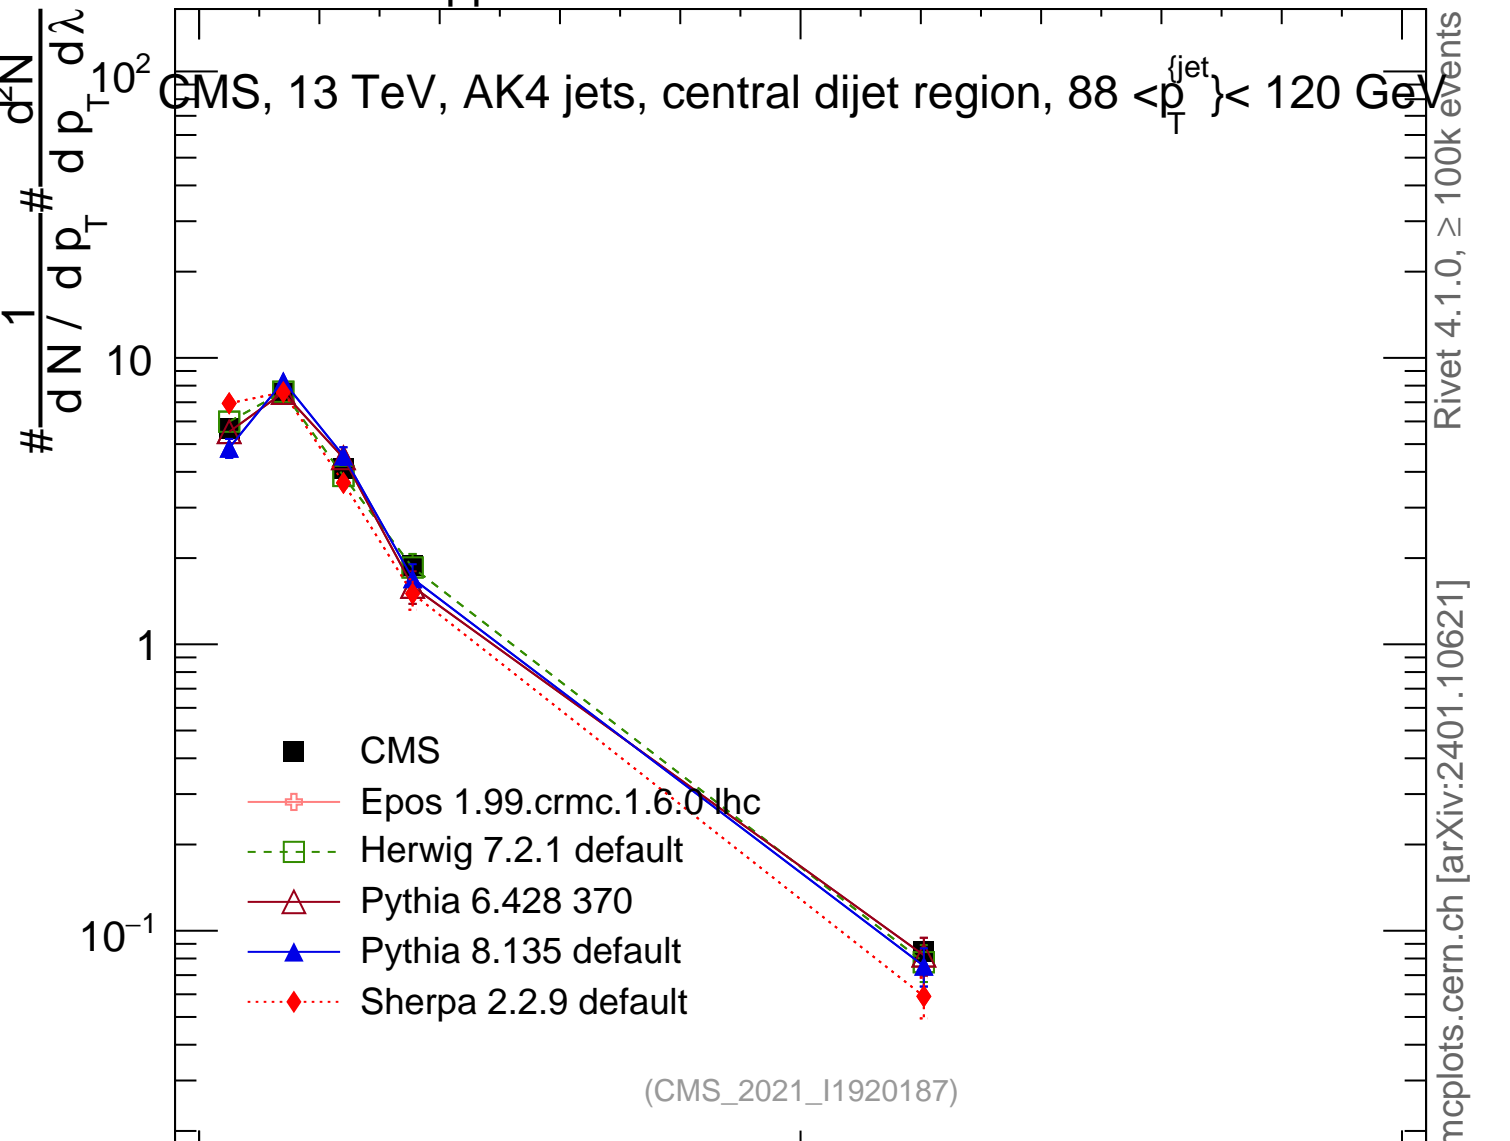

13000 GeV pp

Jets

CMS, 13 TeV, AK4 jets, central dijet region, $88 < p_T^{jet} < 120$ GeV

Rivet 4.1.0, ≥ 100k events
mcplots.cern.ch [arXiv:2401.10621]