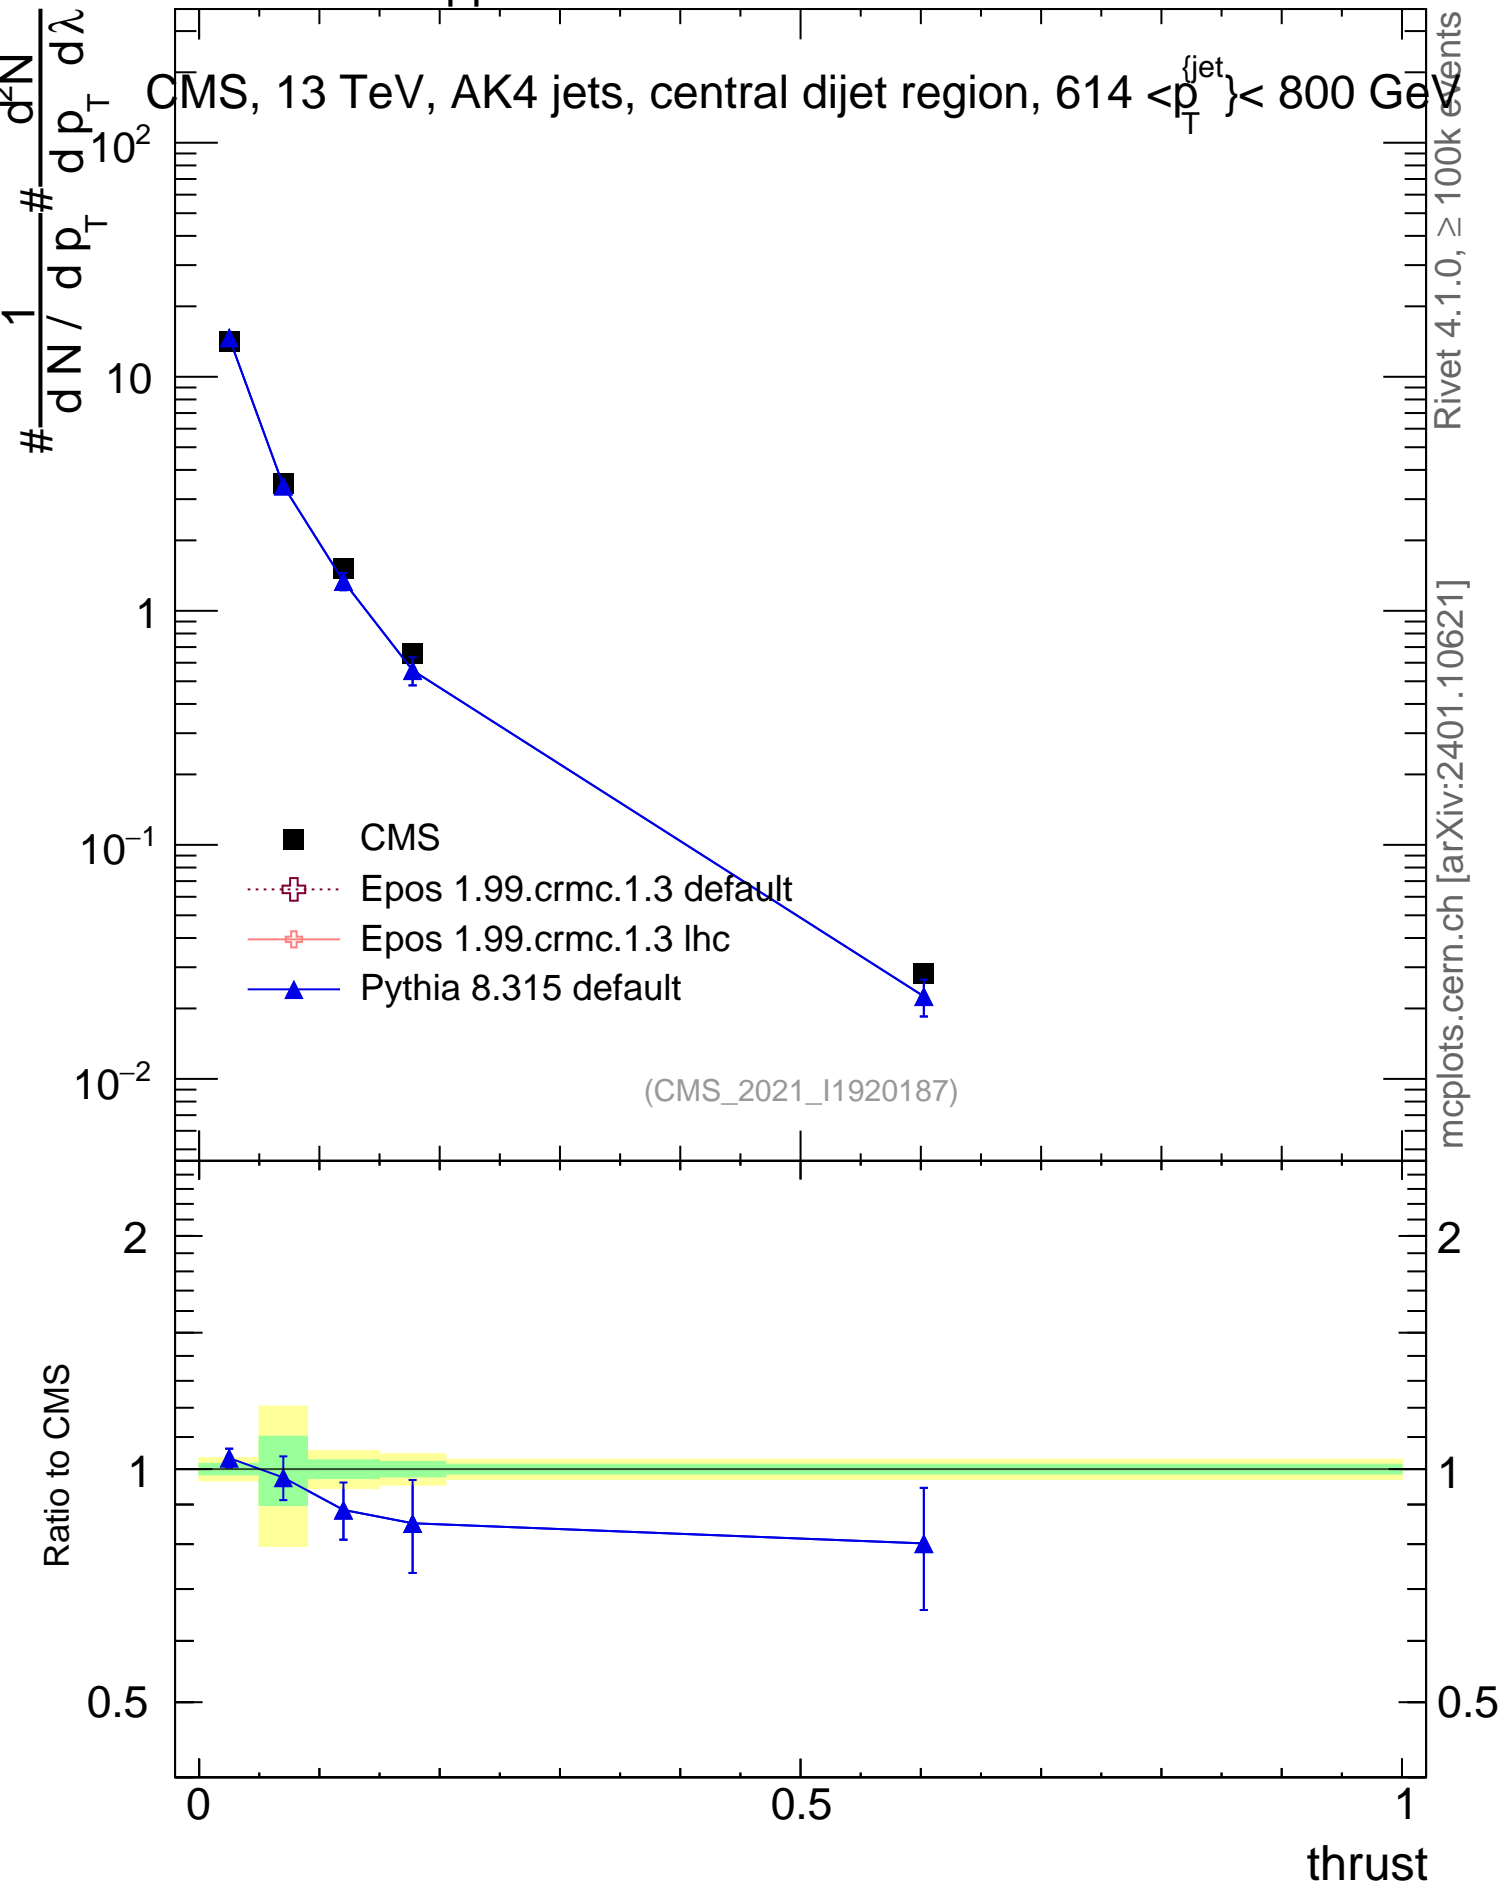

13000 GeV pp

Jets

CMS, 13 TeV, AK4 jets, central dijet region,  $614 < p_T^{\text{jets}} < 800$  GeV

mcplots.cern.ch [arXiv:2401.10621]

Rivet 4.1.0, ≥ 100k events