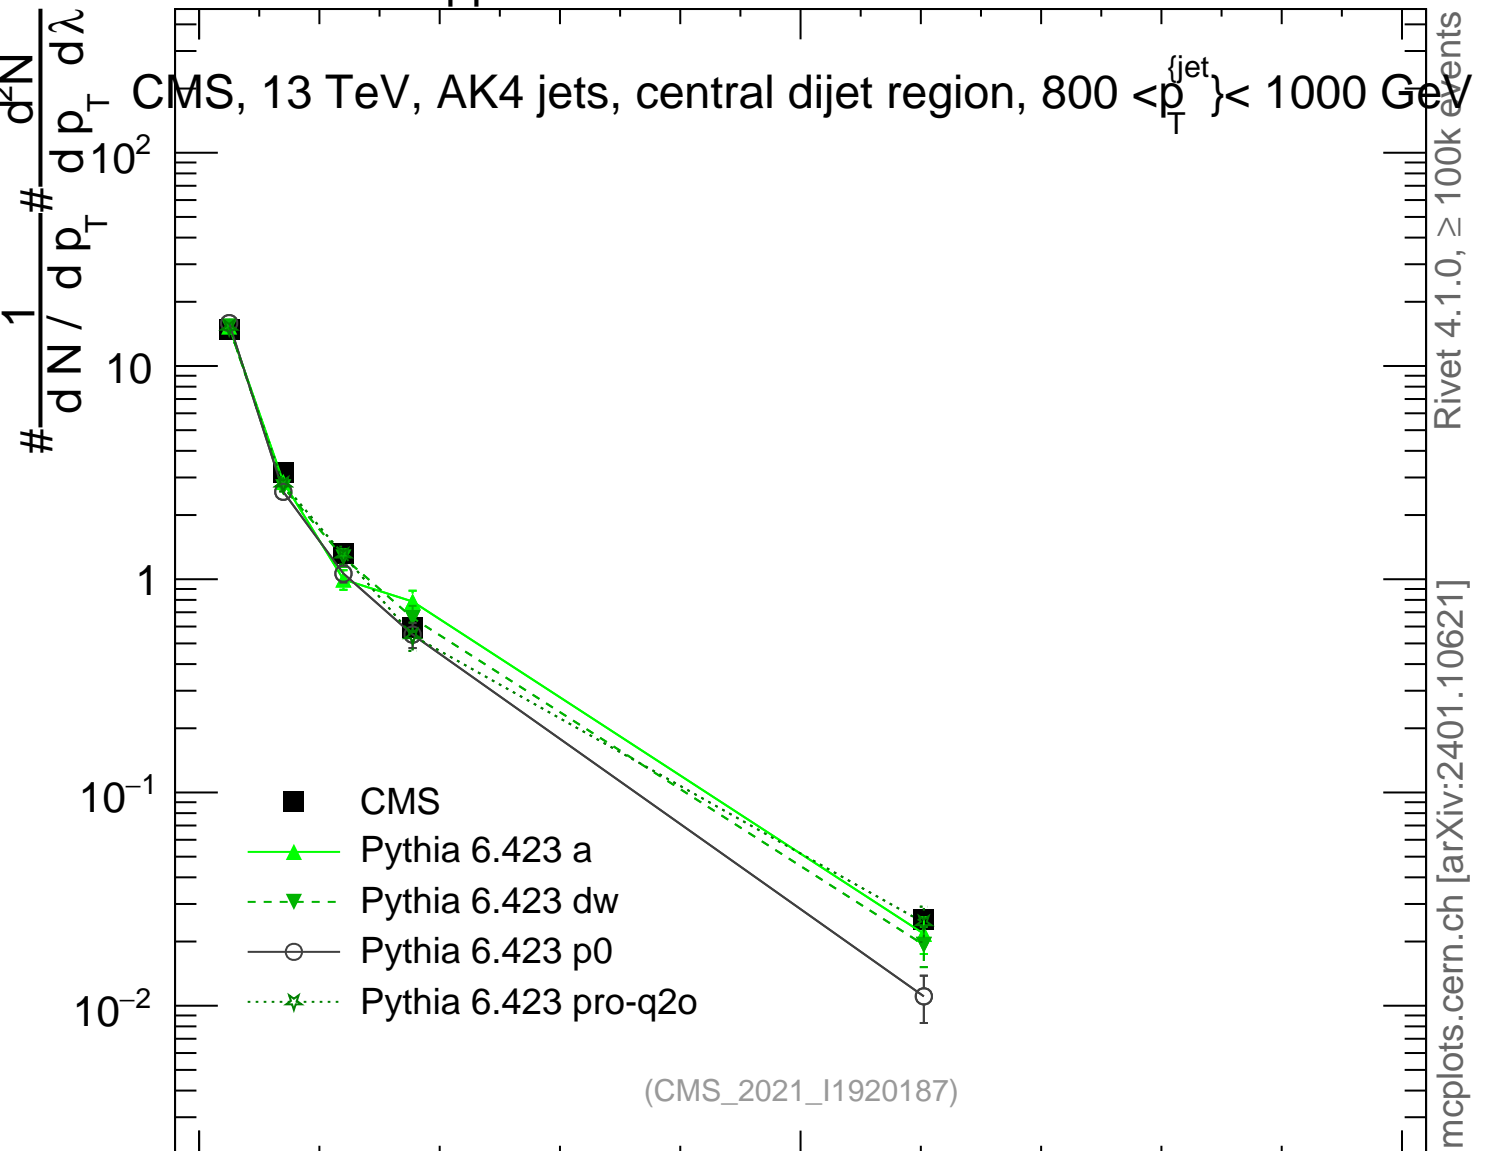

13000 GeV pp

Jets

CMS, 13 TeV, AK4 jets, central dijet region,  $800 < p_T^{jet} < 1000$  GeV

Rivet 4.1.0, ≥ 100k events  
mcplots.cern.ch [arXiv:2401.10621]