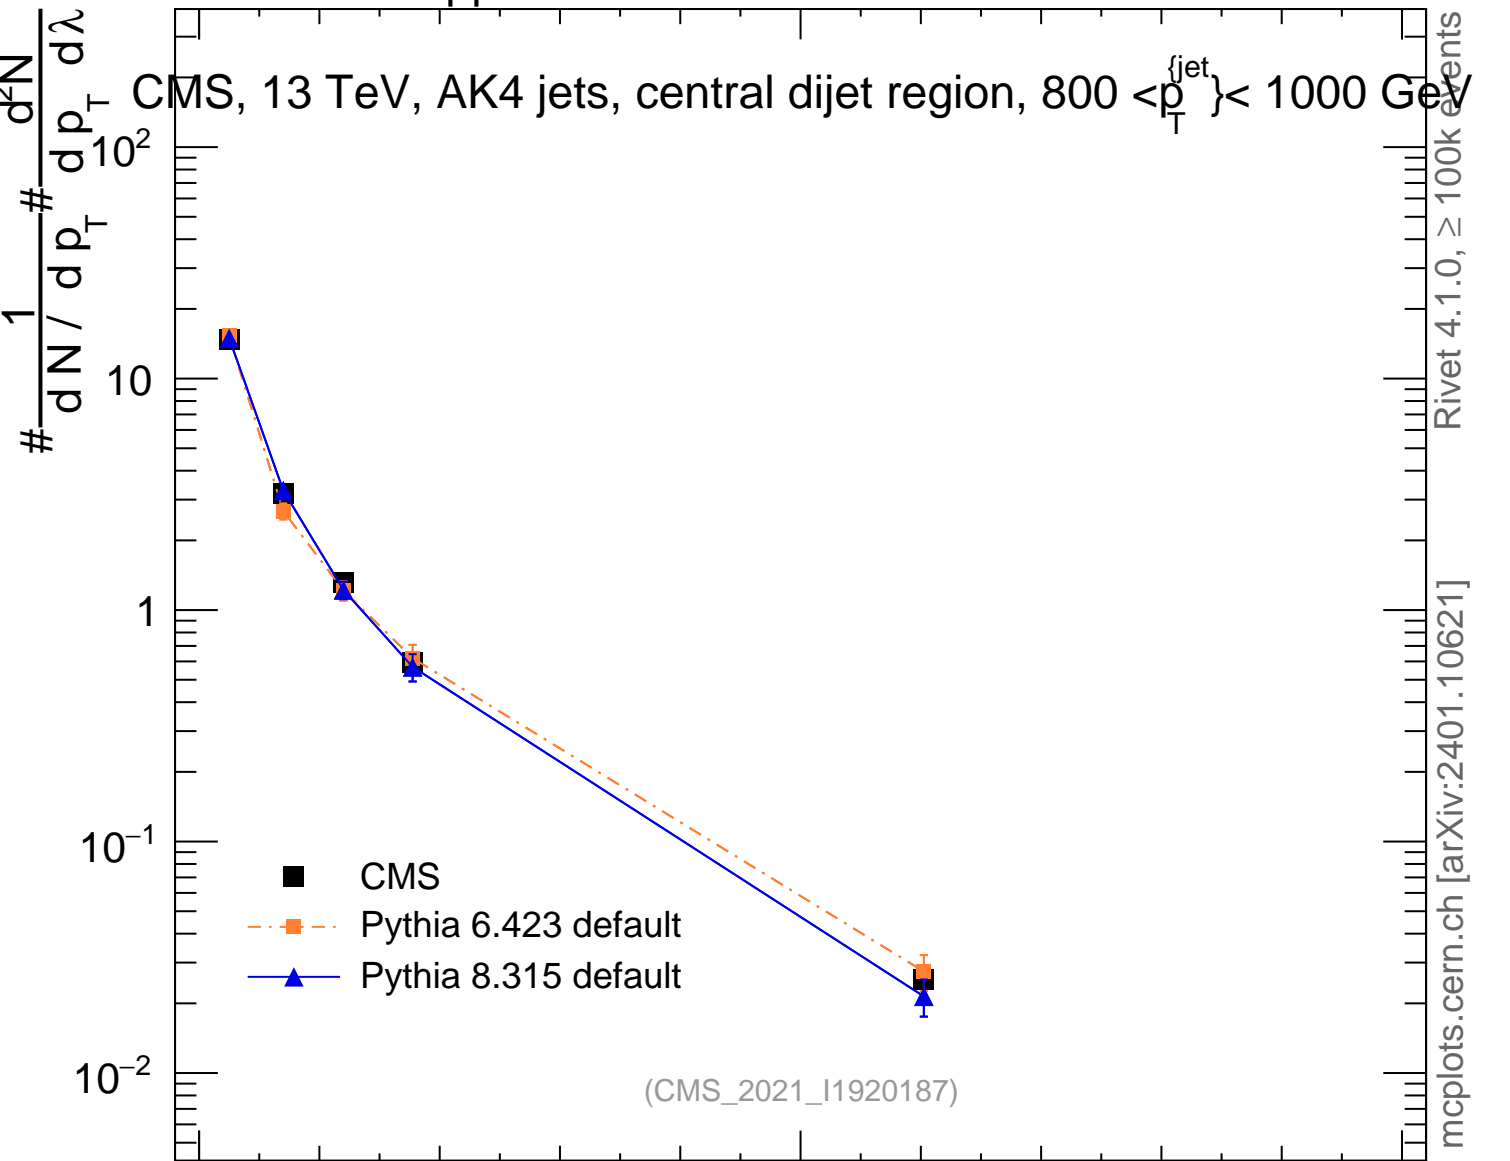

13000 GeV pp

Jets

CMS, 13 TeV, AK4 jets, central dijet region, $800 < p_T^{jet} < 1000$ GeV

Rivet 4.1.0, ≥ 100k events
mcplots.cern.ch [arXiv:2401.10621]