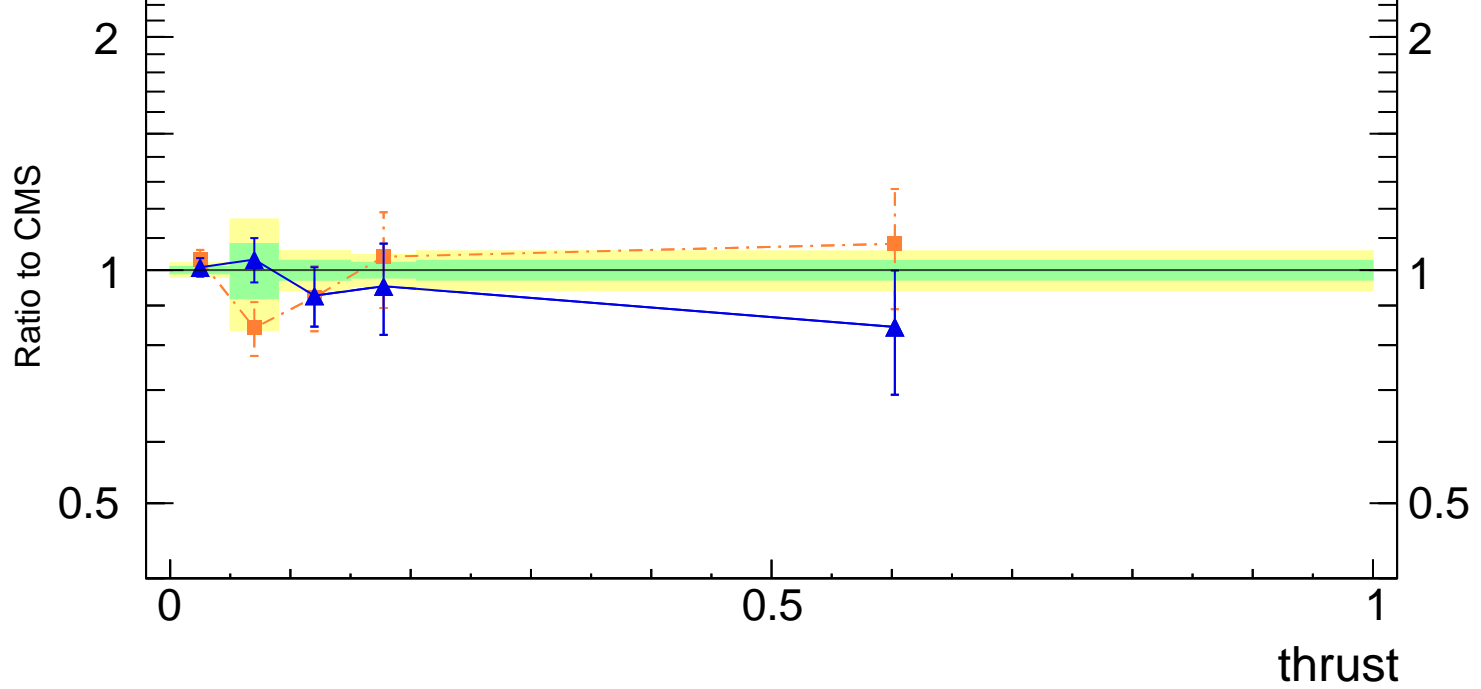

13000 GeV pp

Jets

CMS, 13 TeV, AK4 jets, central dijet region, $800 < p_T^{jet} < 1000$ GeV

Rivet 4.1.0, ≥ 100k events
mcplots.cern.ch [arXiv:2401.10621]