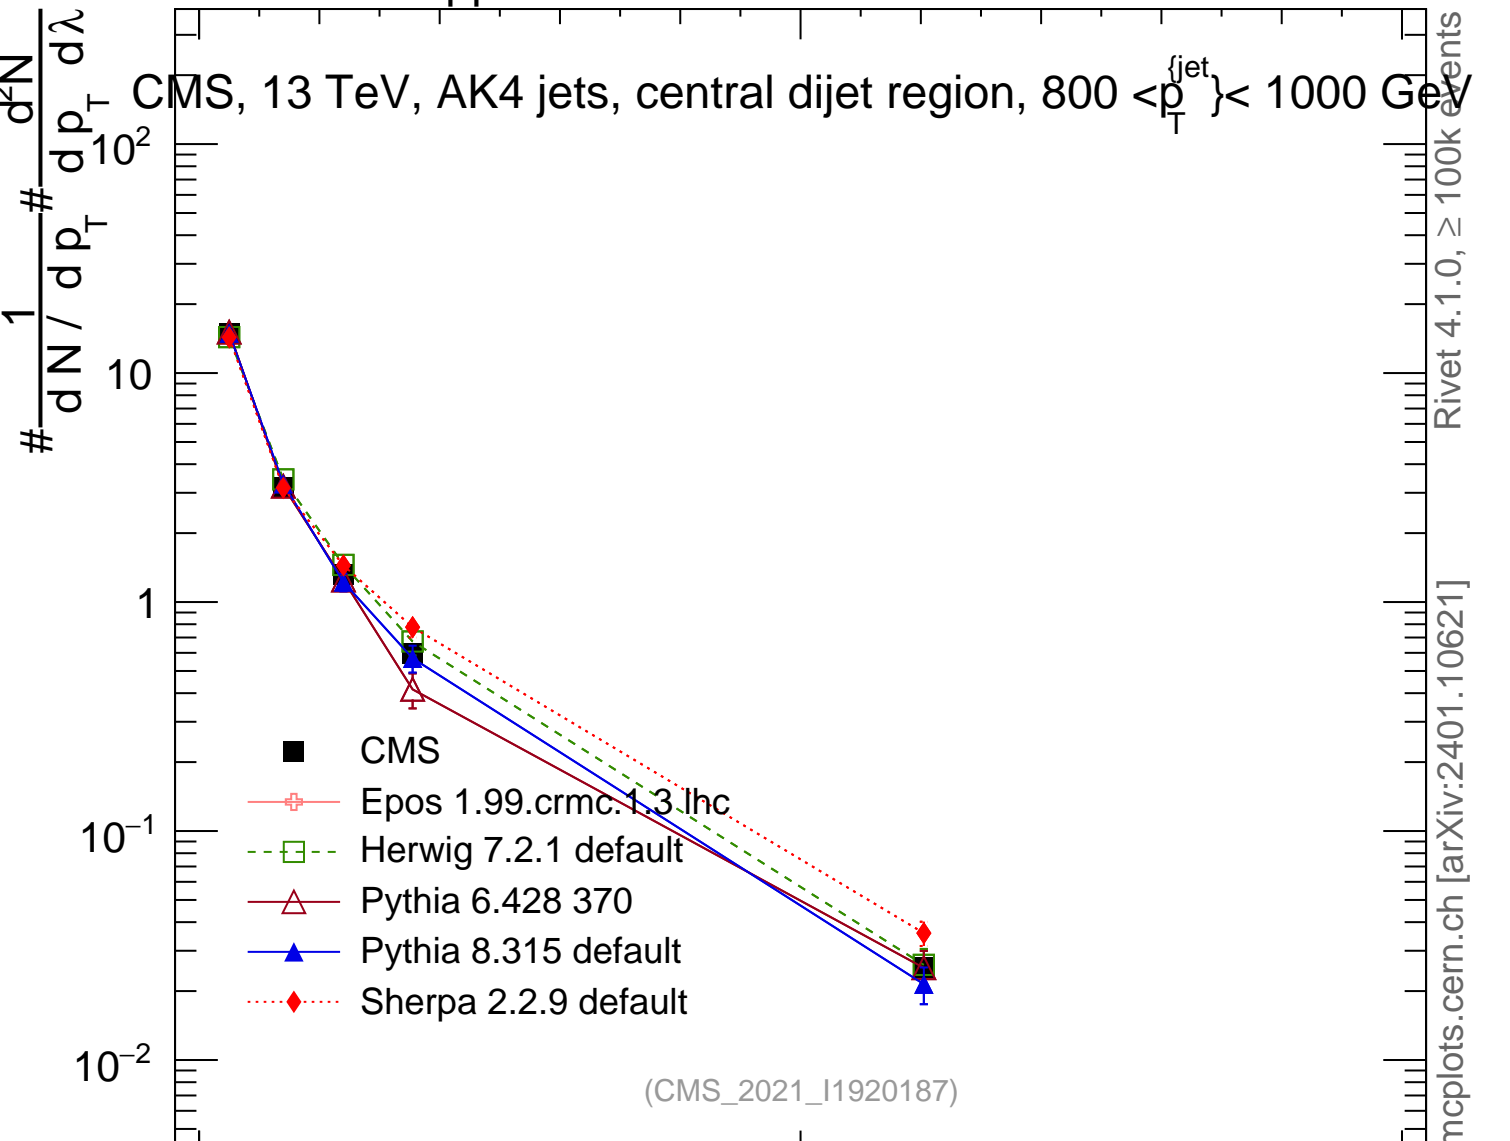

13000 GeV pp

Jets

CMS, 13 TeV, AK4 jets, central dijet region, $800 < p_T^{jet} < 1000$ GeV

Rivet 4.1.0, ≥ 100k events
mcplots.cern.ch [arXiv:2401.10621]