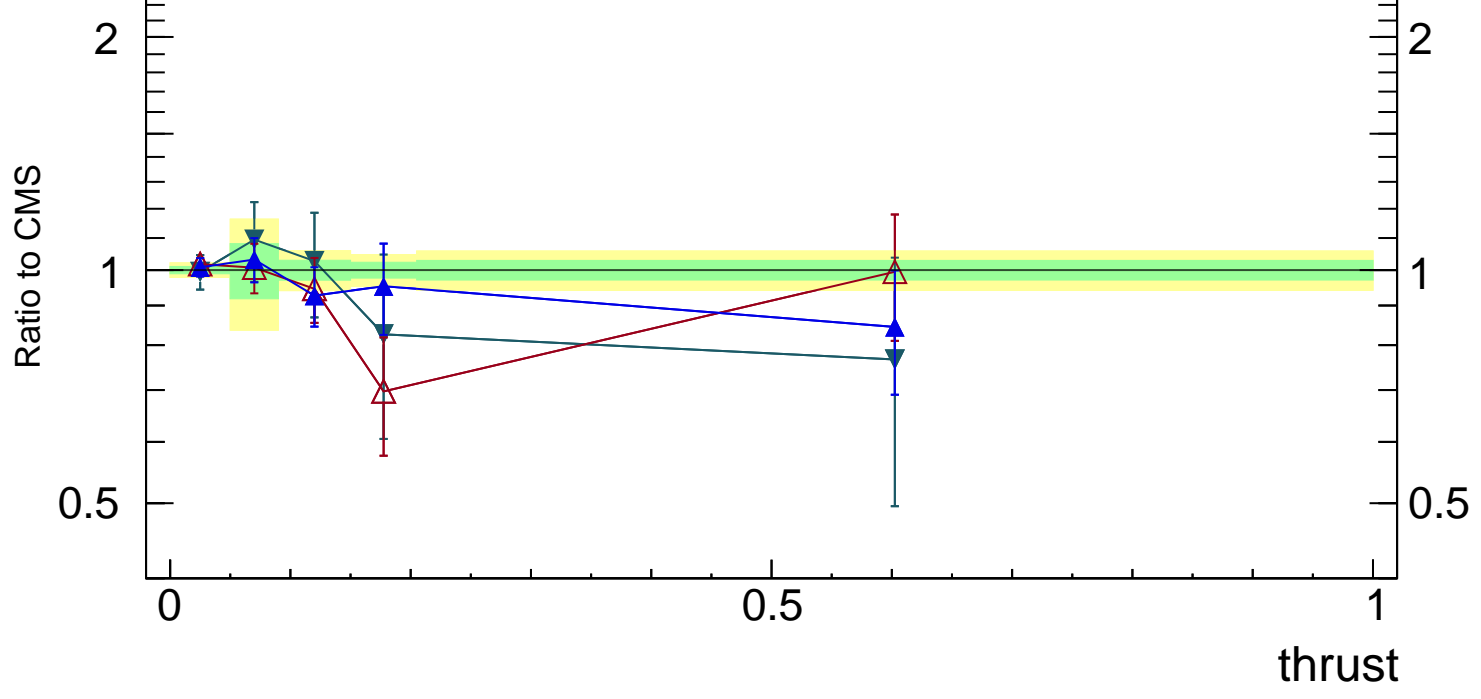

13000 GeV pp

Jets

CMS, 13 TeV, AK4 jets, central dijet region, $800 < p_T^{jet} < 1000$ GeV

Rivet 4.1.0, ≥ 31k events
mcplots.cern.ch [arXiv:2401.10621]