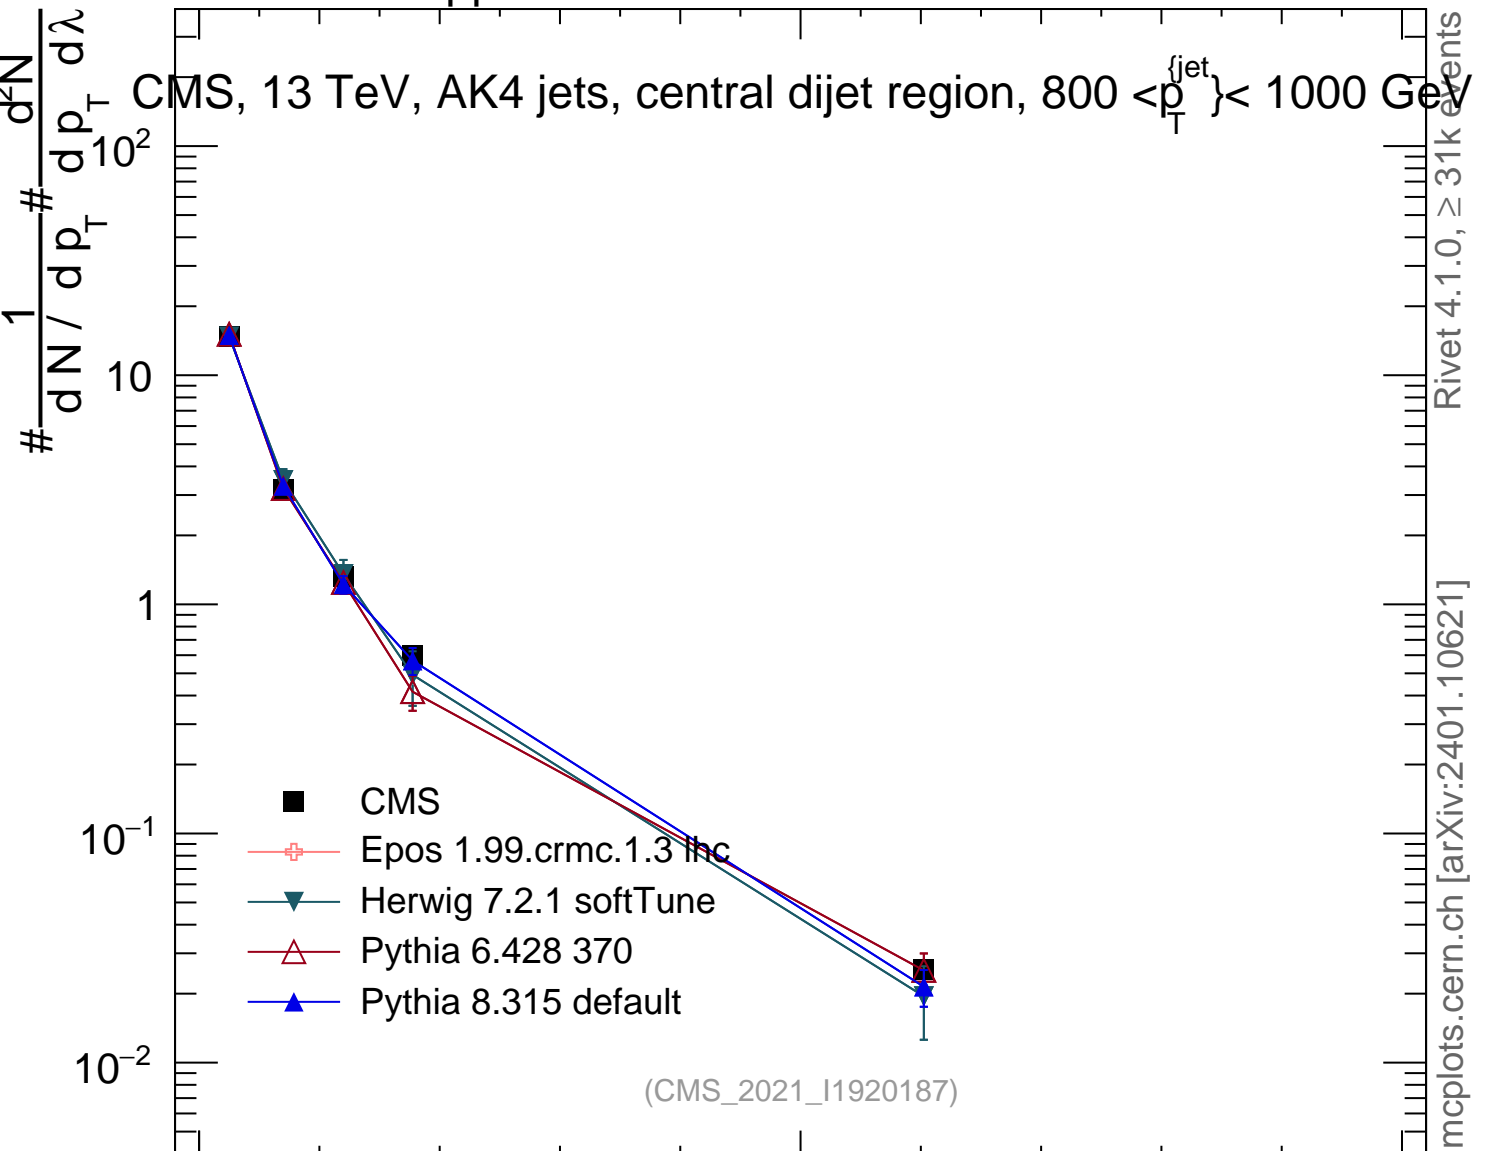

13000 GeV pp

Jets

CMS, 13 TeV, AK4 jets, central dijet region, $800 < p_T^{jet} < 1000$ GeV

Rivet 4.1.0, ≥ 31k events
mcplots.cern.ch [arXiv:2401.10621]