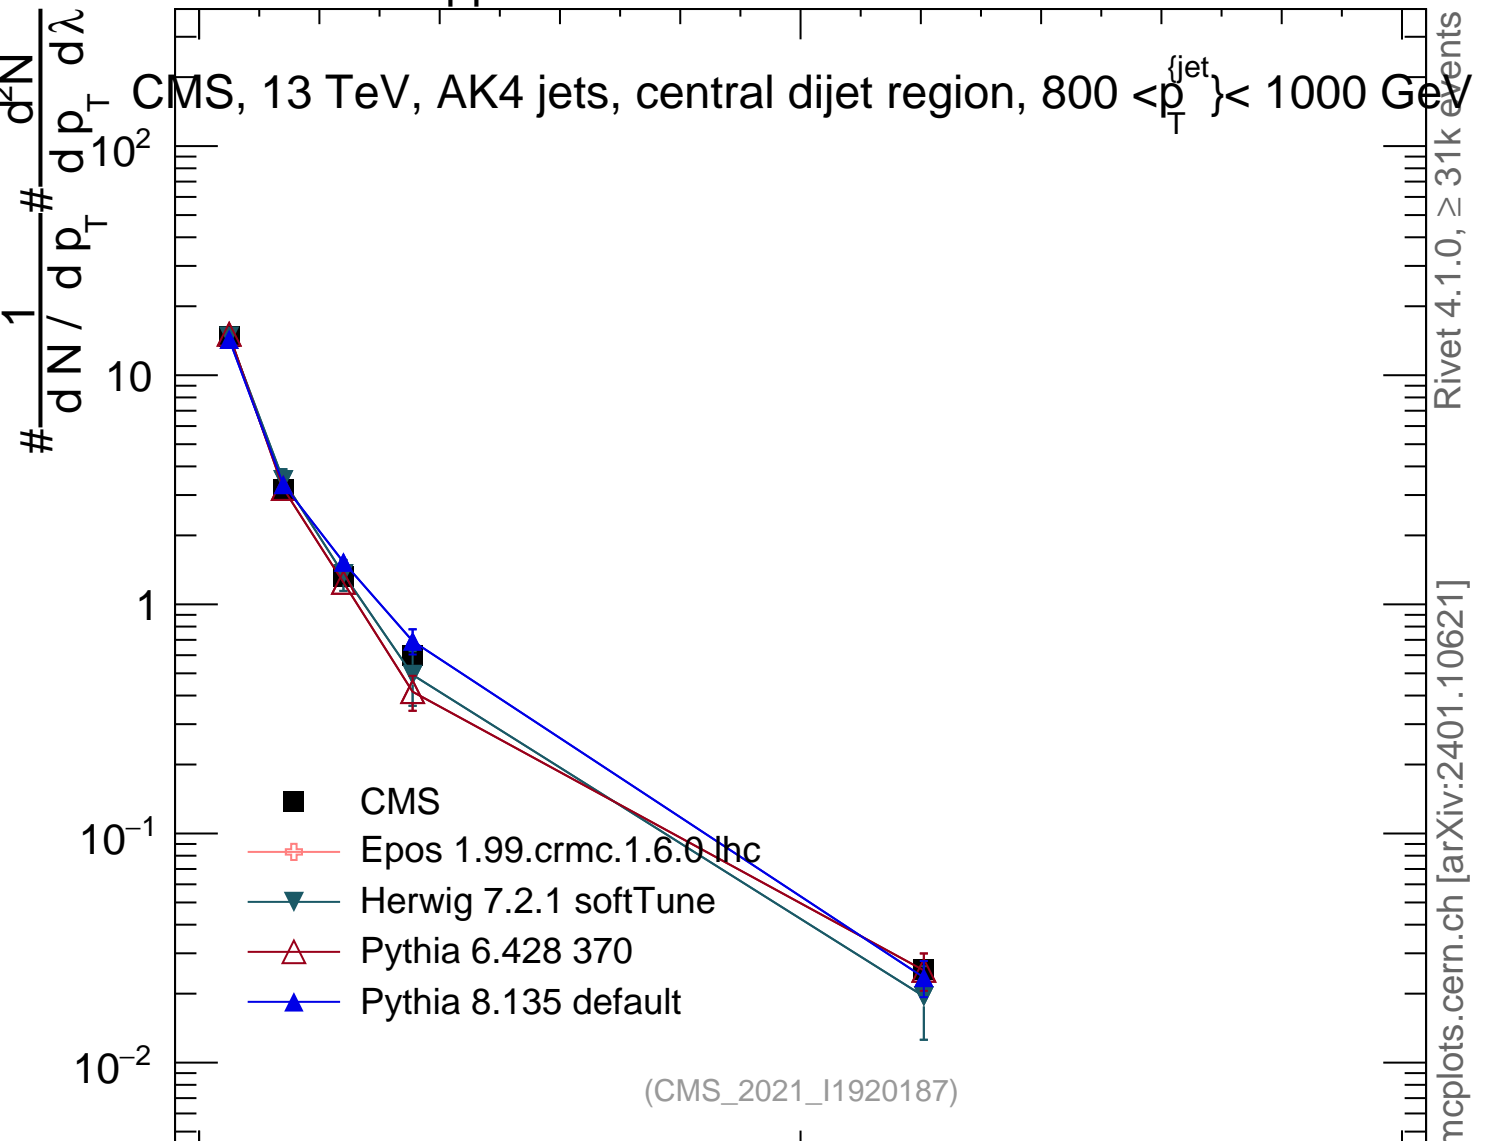

13000 GeV pp

Jets

CMS, 13 TeV, AK4 jets, central dijet region,  $800 < p_T^{jet} < 1000$  GeV

Rivet 4.1.0, ≥ 31k events  
mcplots.cern.ch [arXiv:2401.10621]