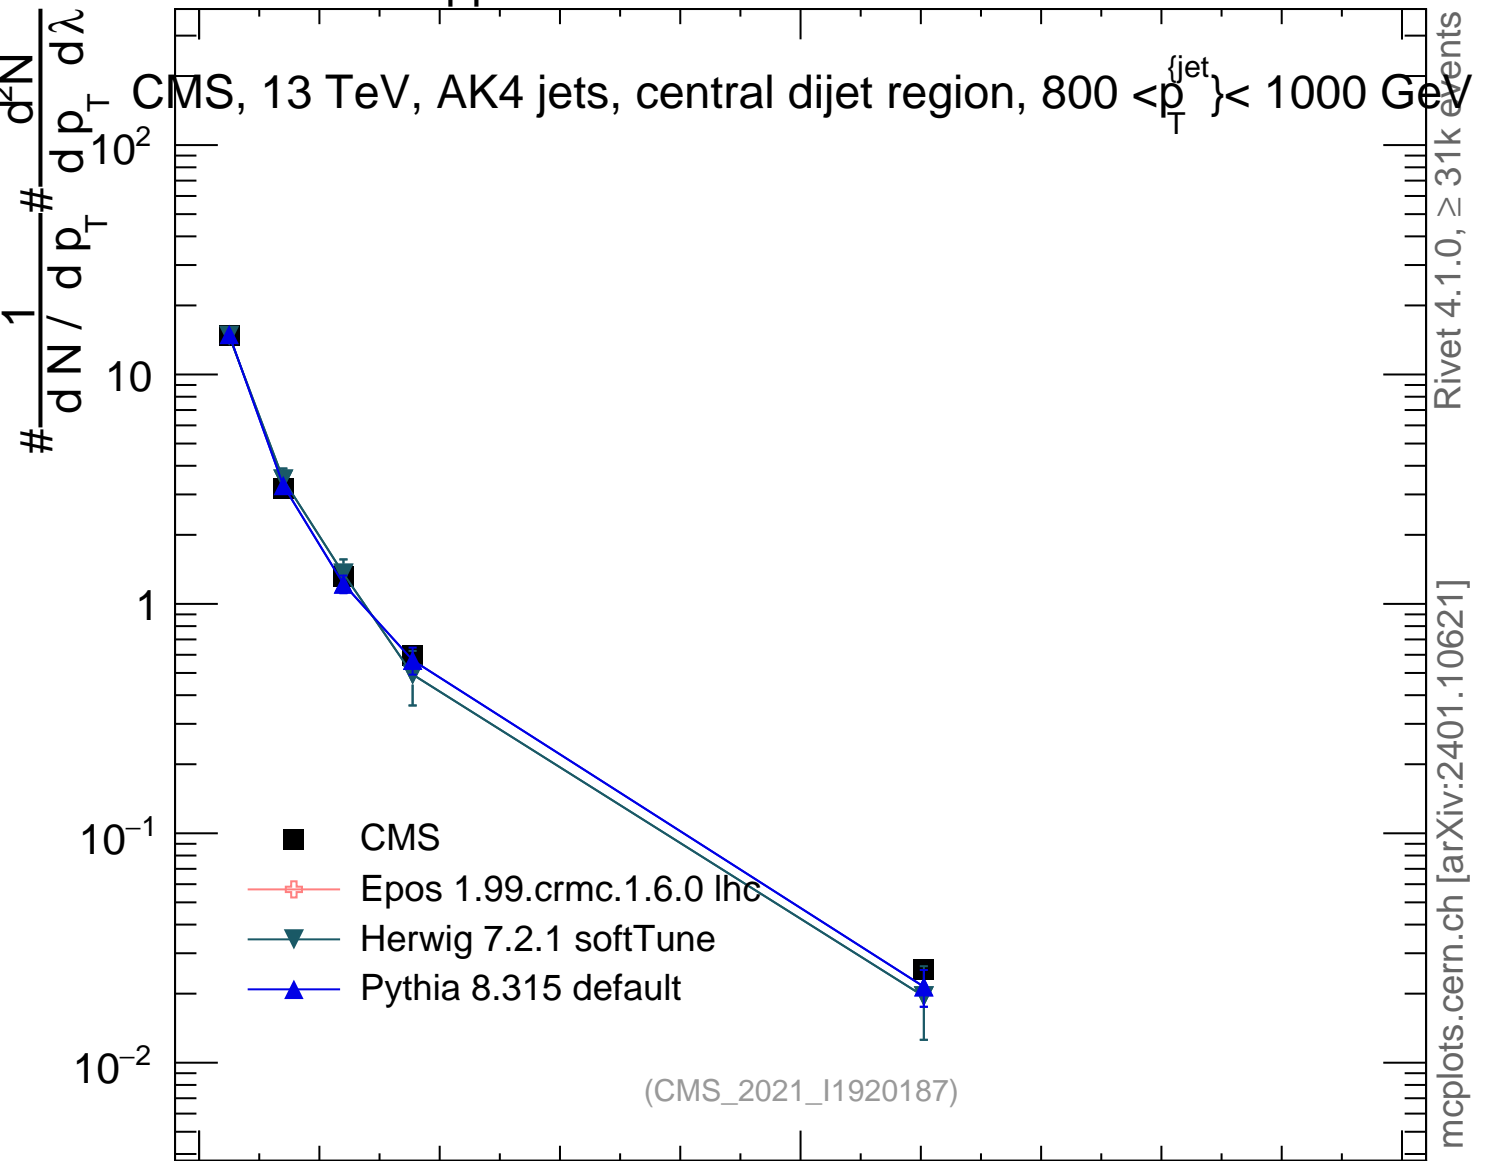

13000 GeV pp

Jets

CMS, 13 TeV, AK4 jets, central dijet region, $800 < p_T^{jet} < 1000$ GeV

Rivet 4.1.0, ≥ 31k events
mcplots.cern.ch [arXiv:2401.10621]