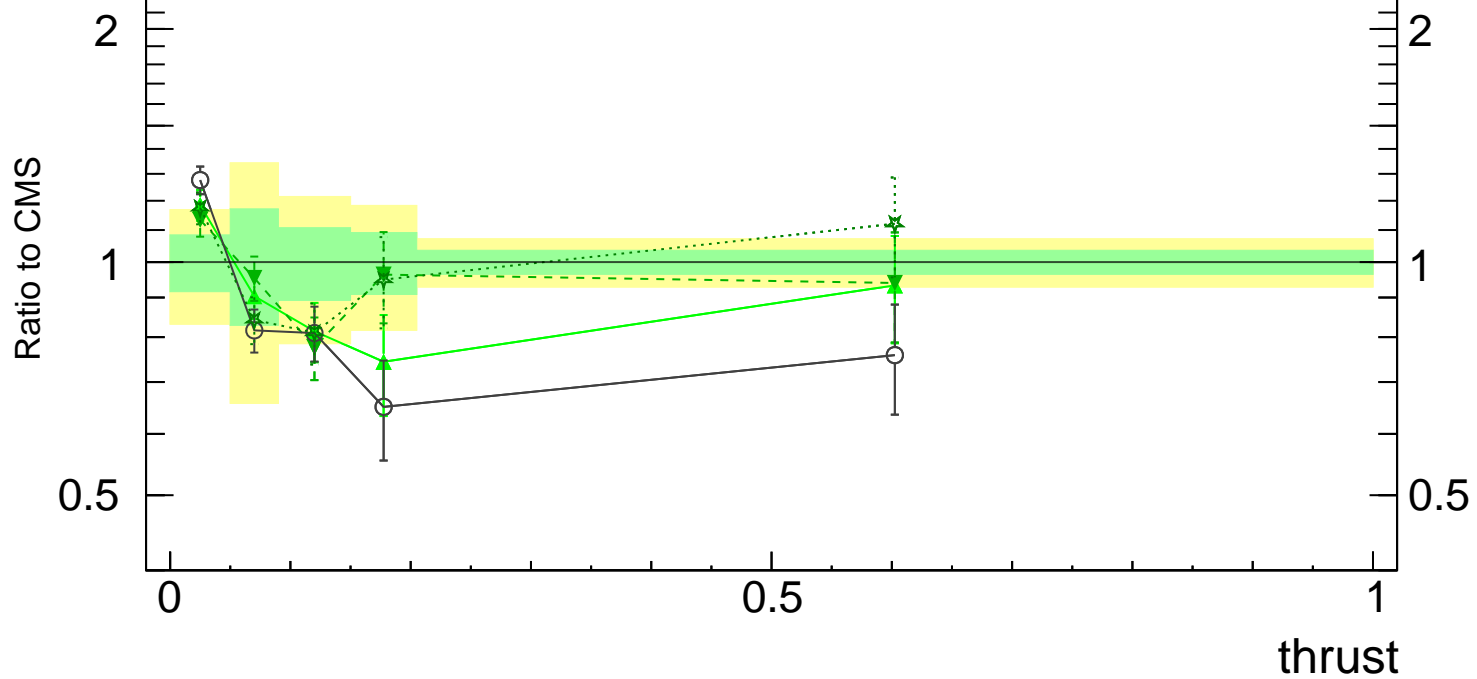

13000 GeV pp

Jets

(CMS\_2021\_I1920187)

mcplots.cern.ch [arXiv:2401.10621]

Rivet 4.1.0, ≥ 100k events