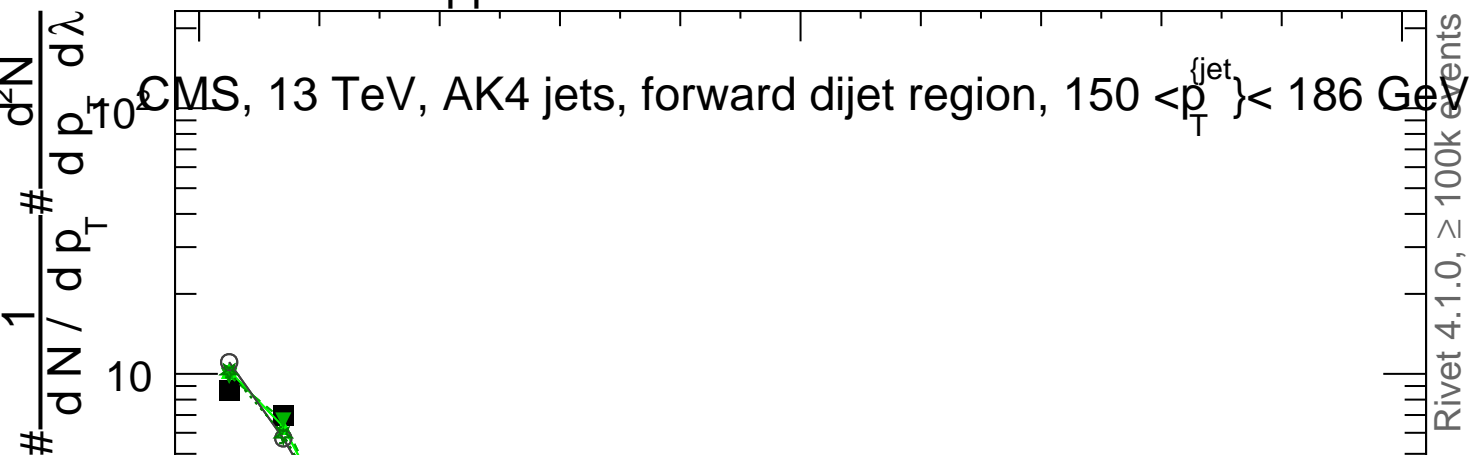

13000 GeV pp

Jets

(CMS\_2021\_I1920187)

mcplots.cern.ch [arXiv:2401.10621]

Rivet 4.1.0, ≥ 100k events